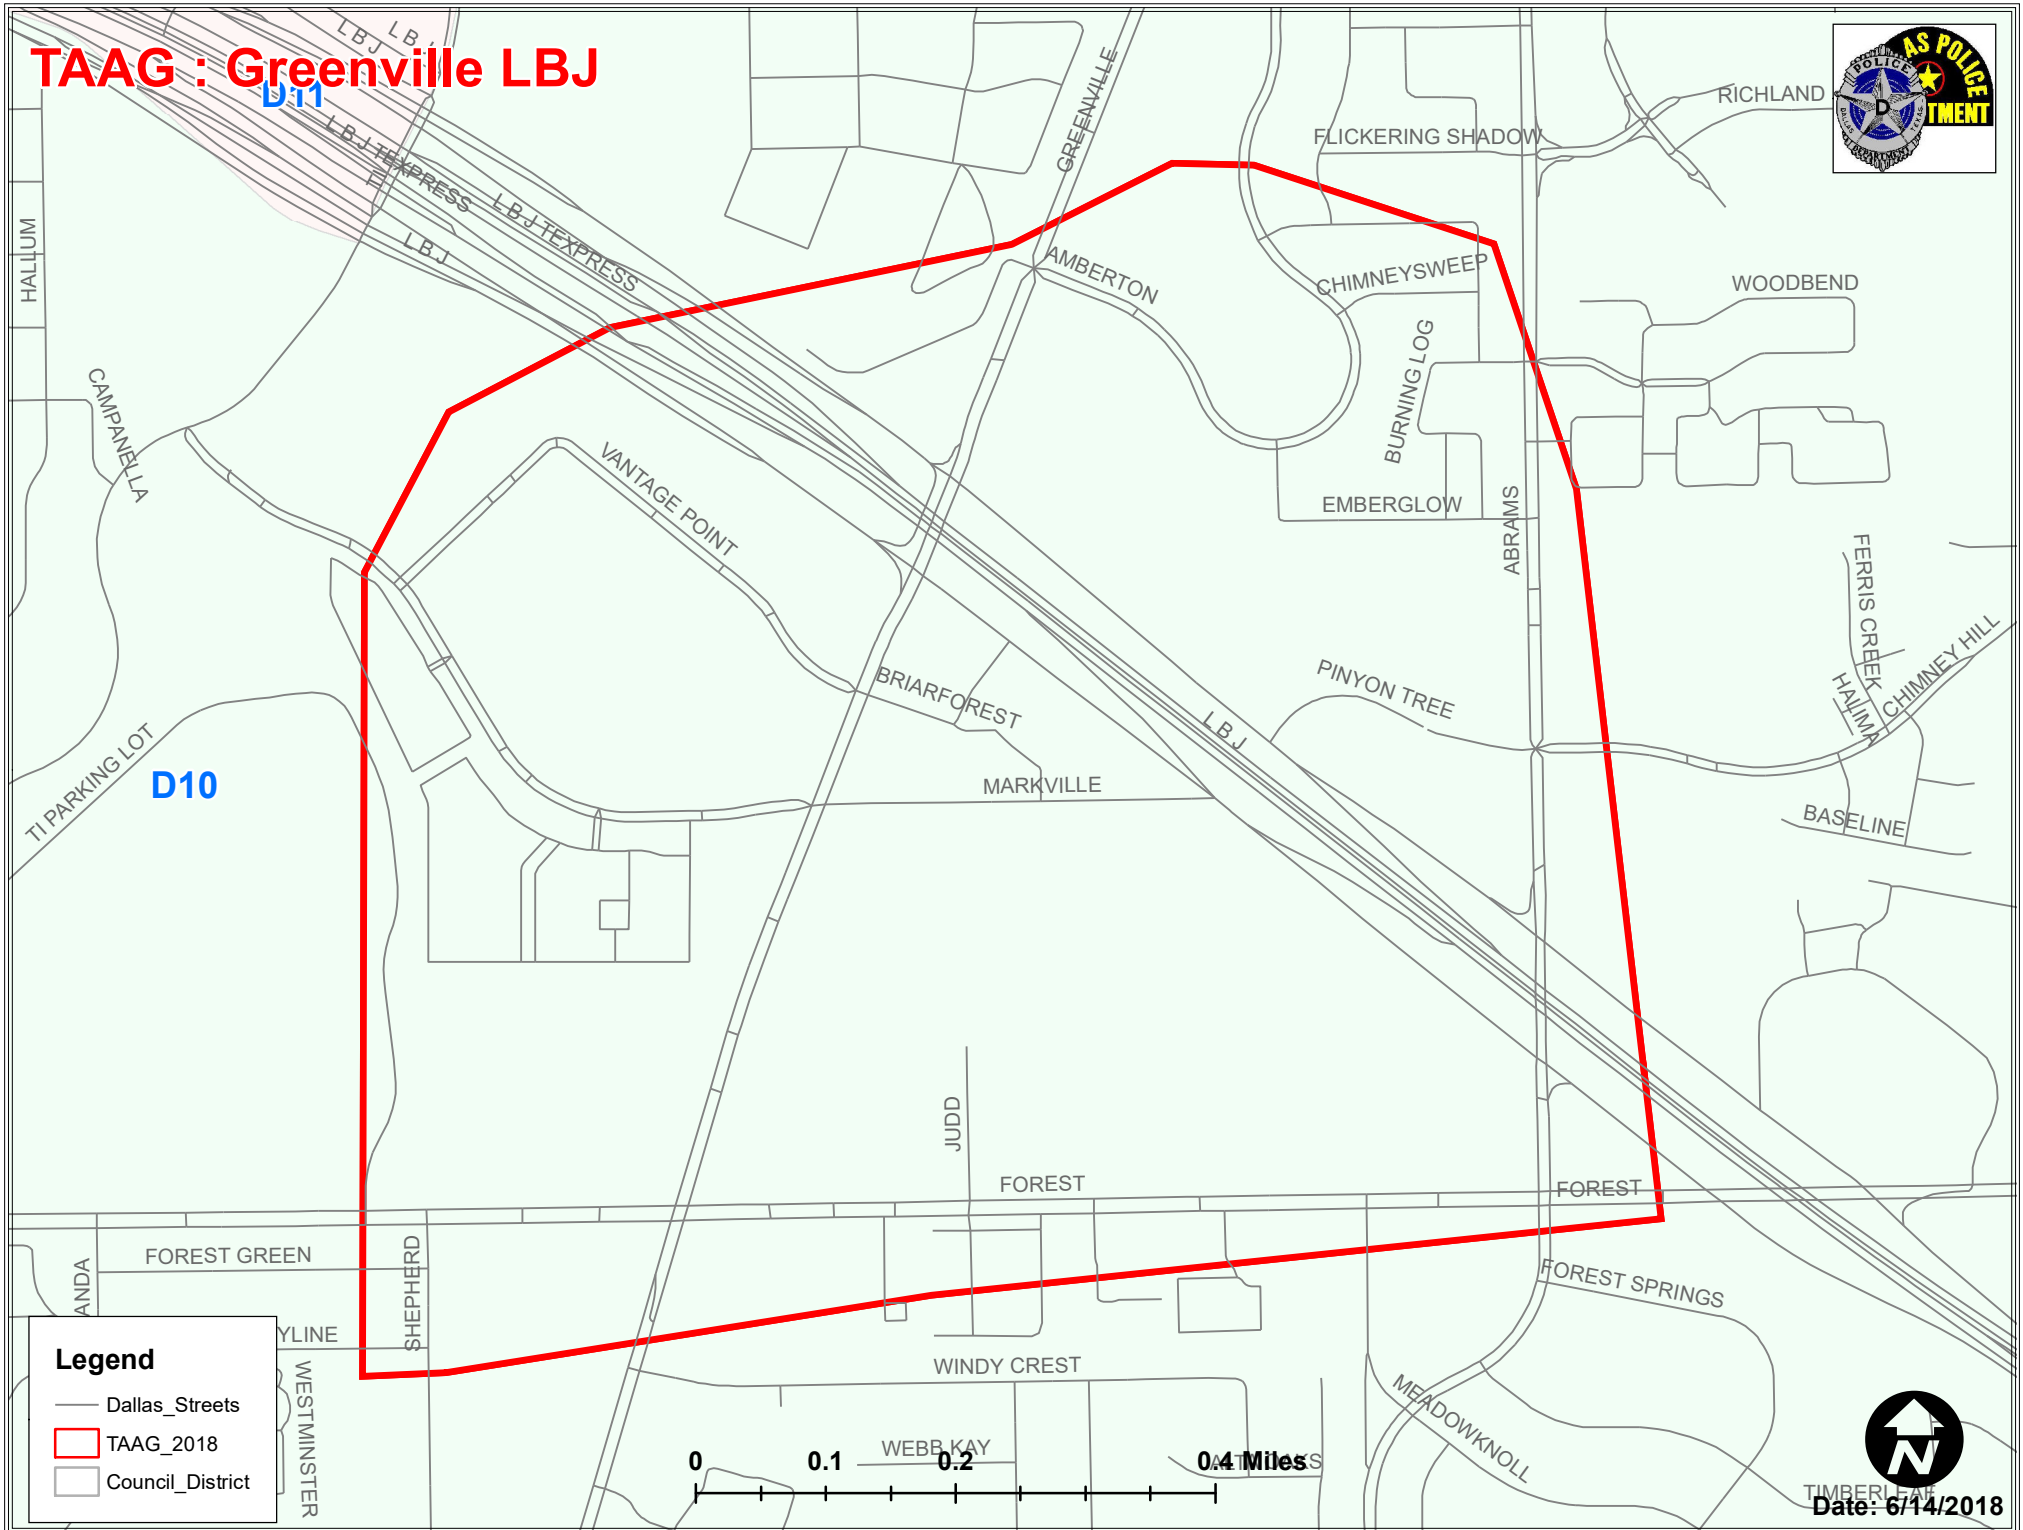

Legend

- Dallas_Streets
- TAAG_2018
- Council_District

TAAG : Greenville LBJ

TAAG : Lake June Buckner

Legend

- Dallas_Streets
- █ TAAG_2018
- ▭ Council_District

0 0.325 0.65 1.3 Miles

Date: 6/14/2018