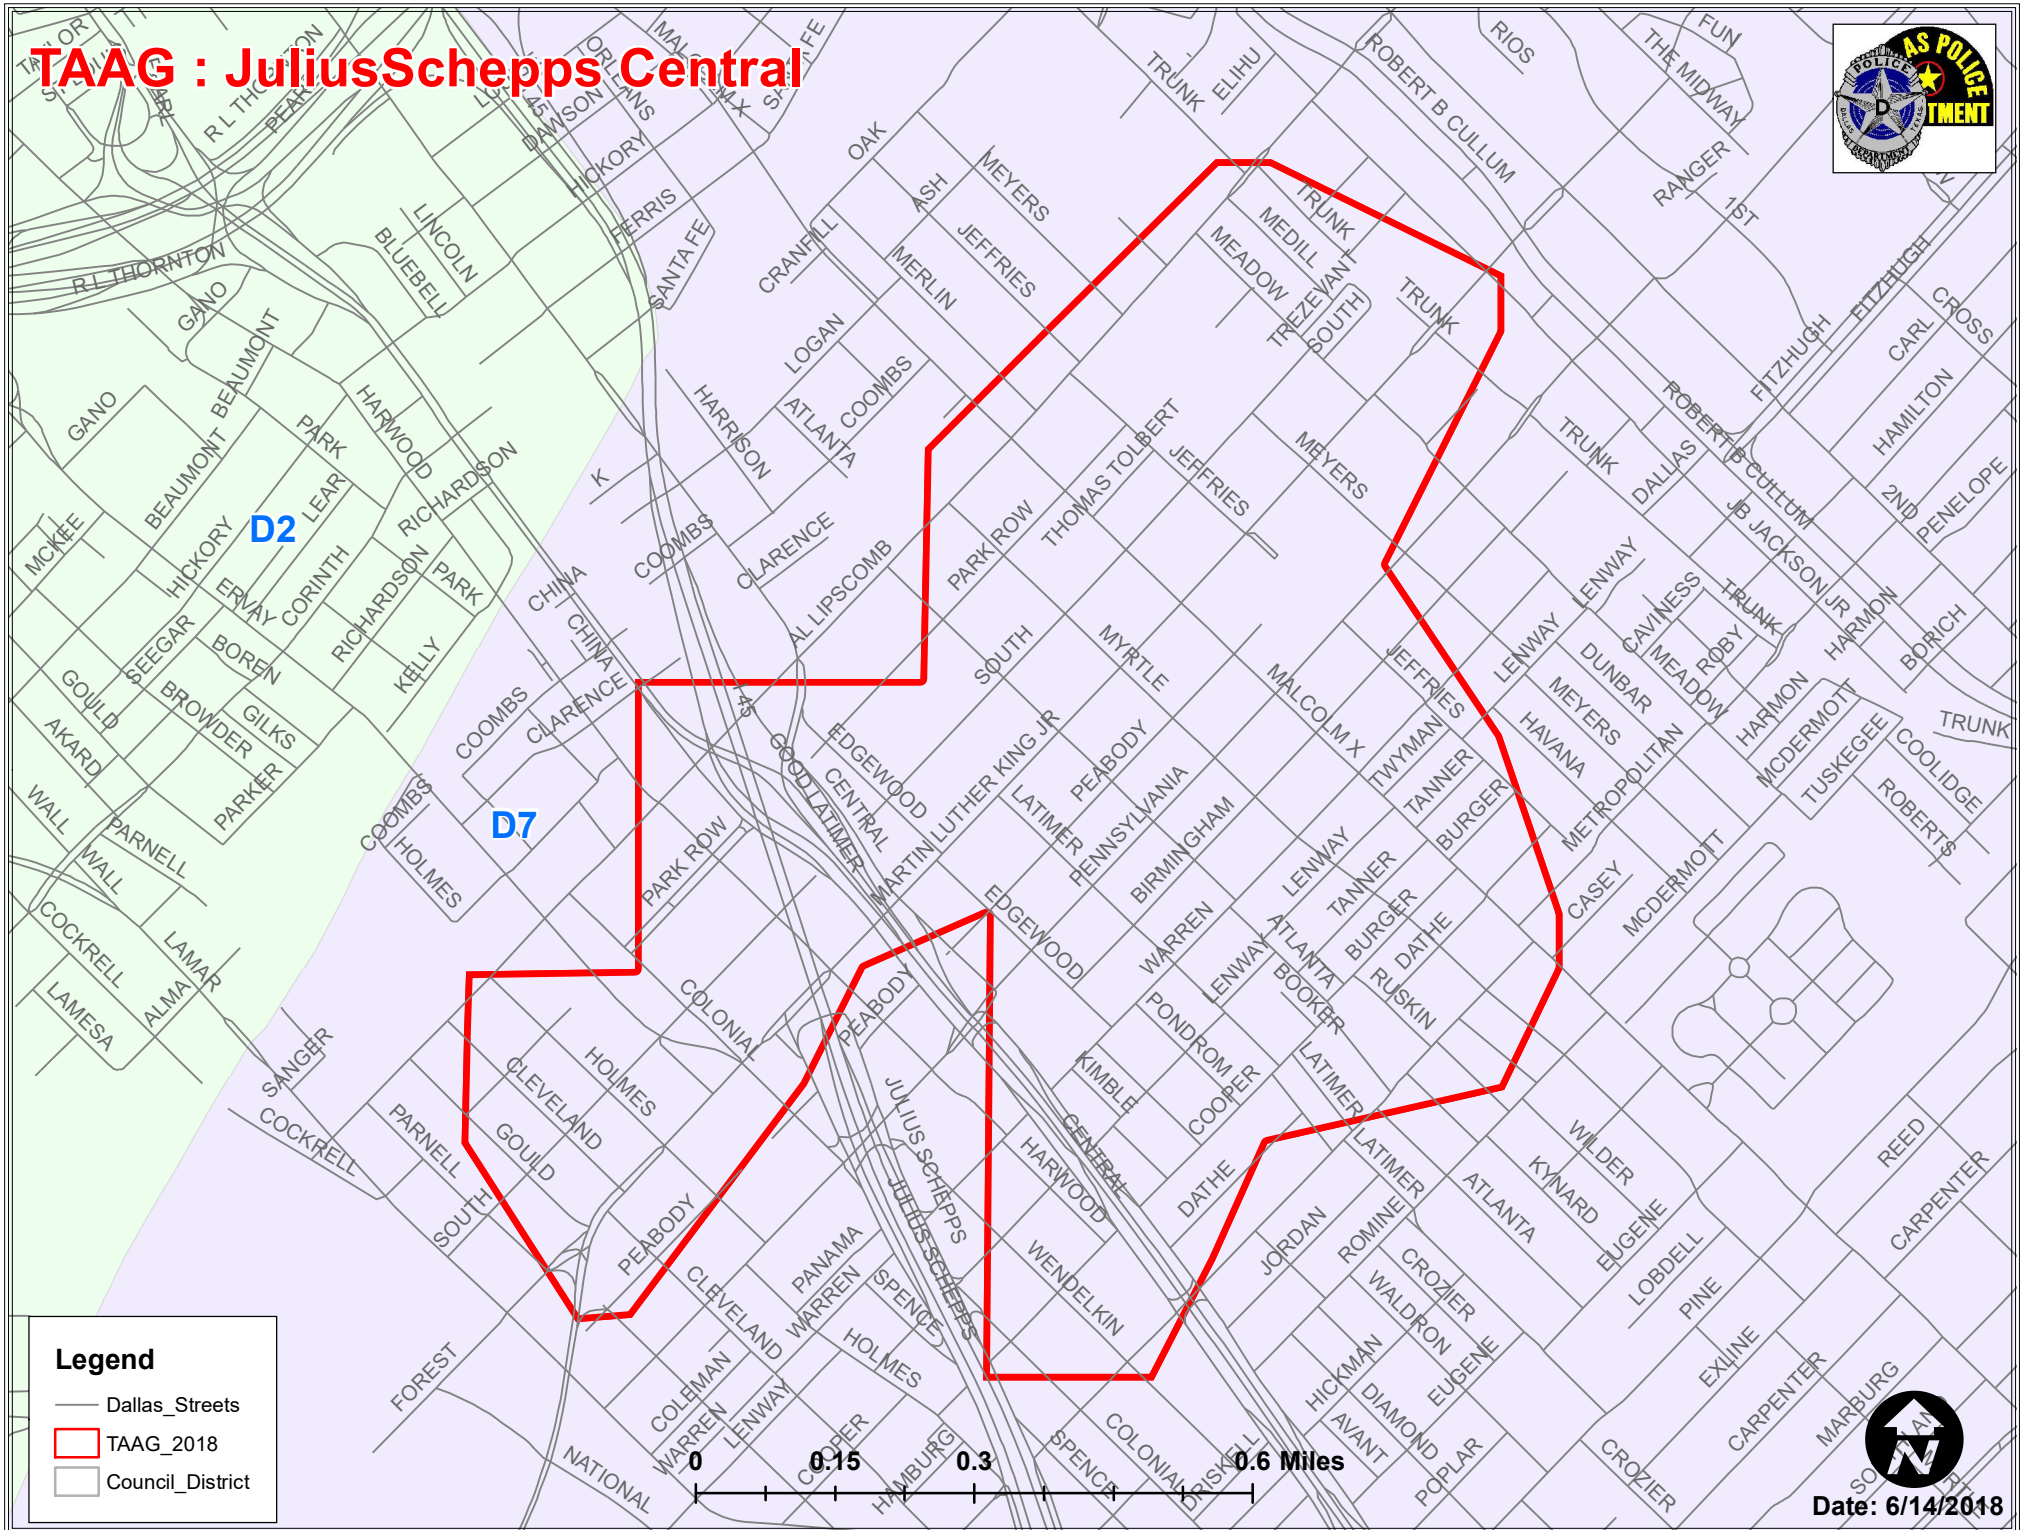

TAAG : JuliusSchepps Central

Legend

- Dallas_Streets
- TAAG_2018
- Council_District

Date: 6/14/2018

Author: #7192