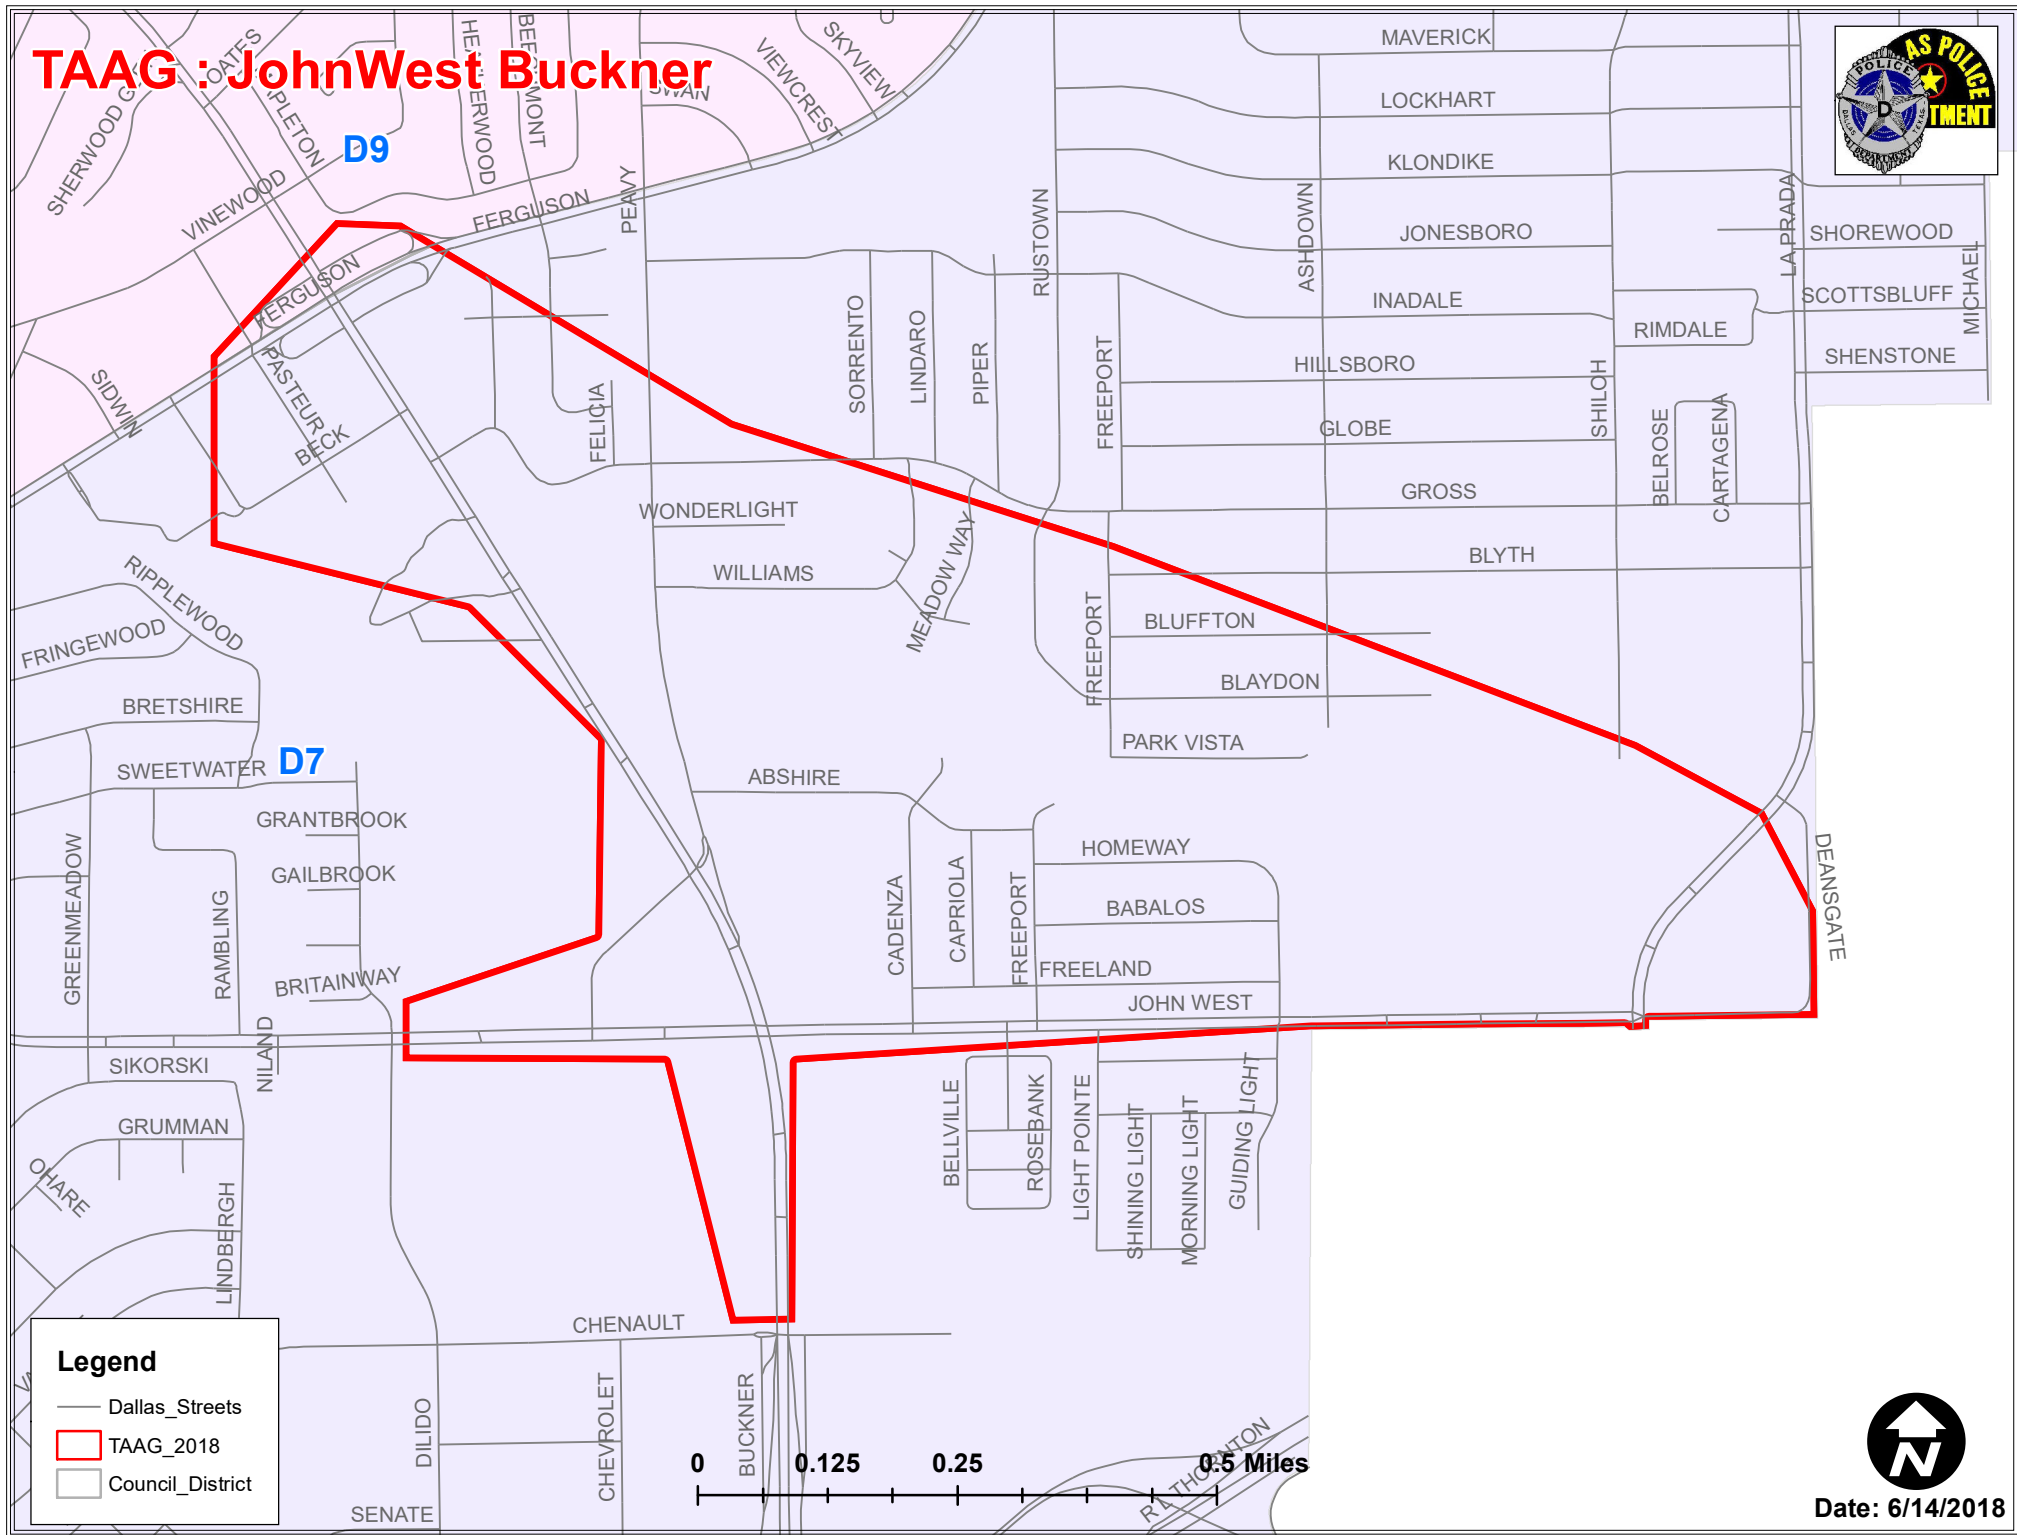

TAAG : John West Buckner

Legend

- Dallas_Streets
- TAAG_2018
- Council_District

Date: 6/14/2018

Author: #7192