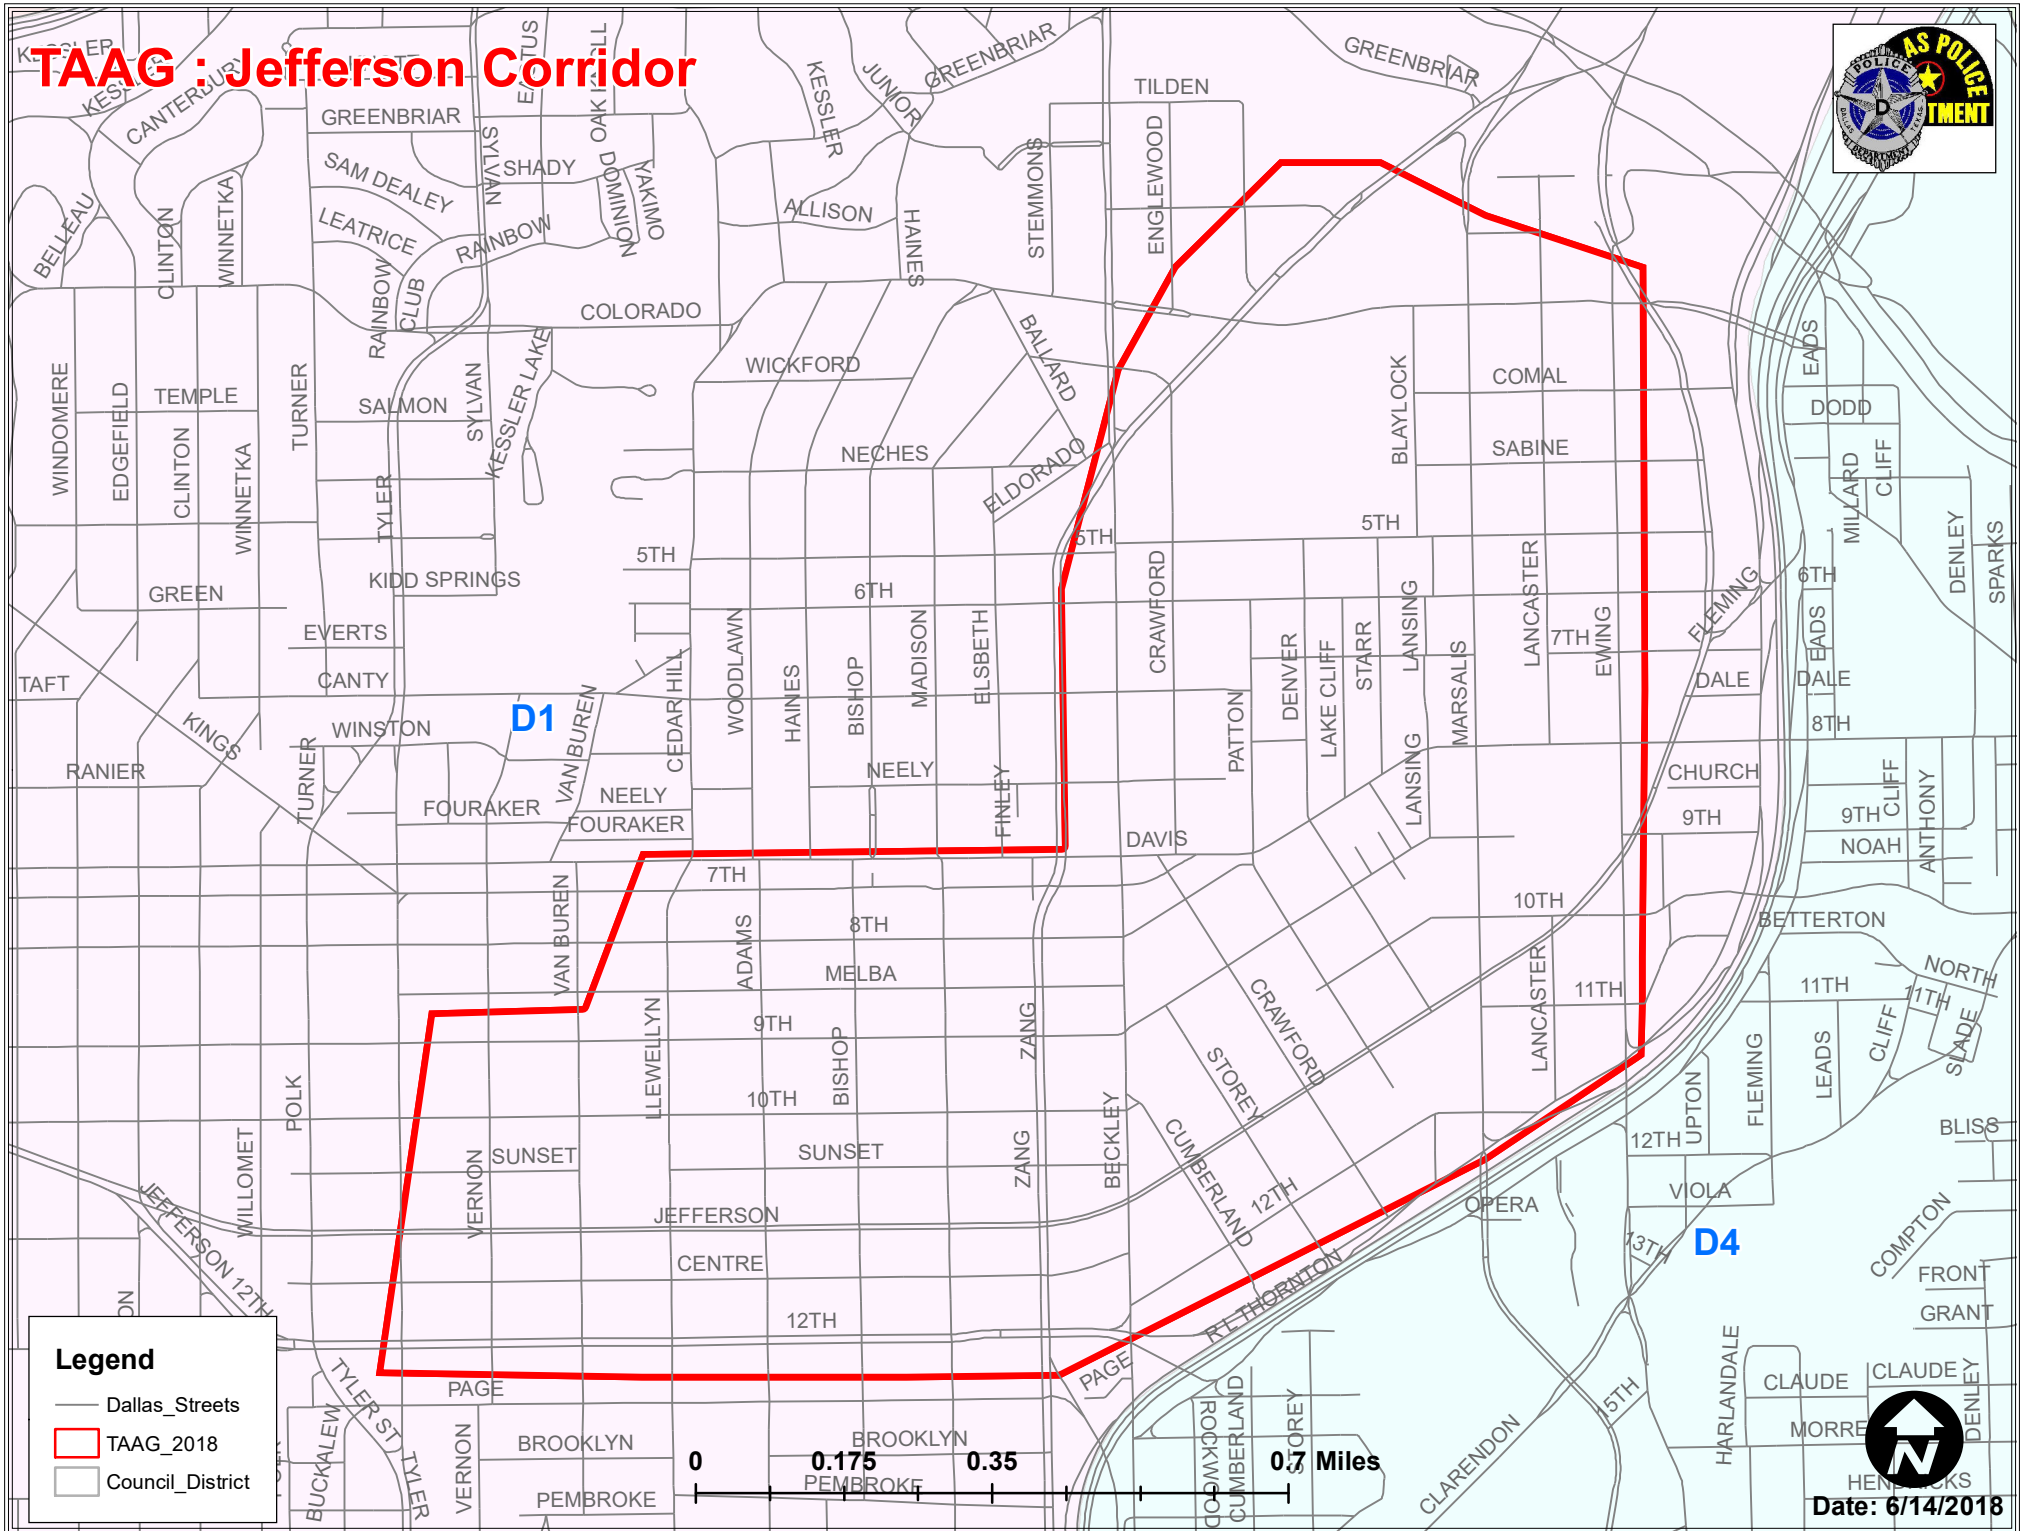

- Dallas_Streets
- TAAG_2018
- Council_District

Date: 6/14/2018

Author: #7192

TAAG : Jefferson Corridor

Date: 6/14/2018

Author: #7192

TAAG : Buckner 30

D9