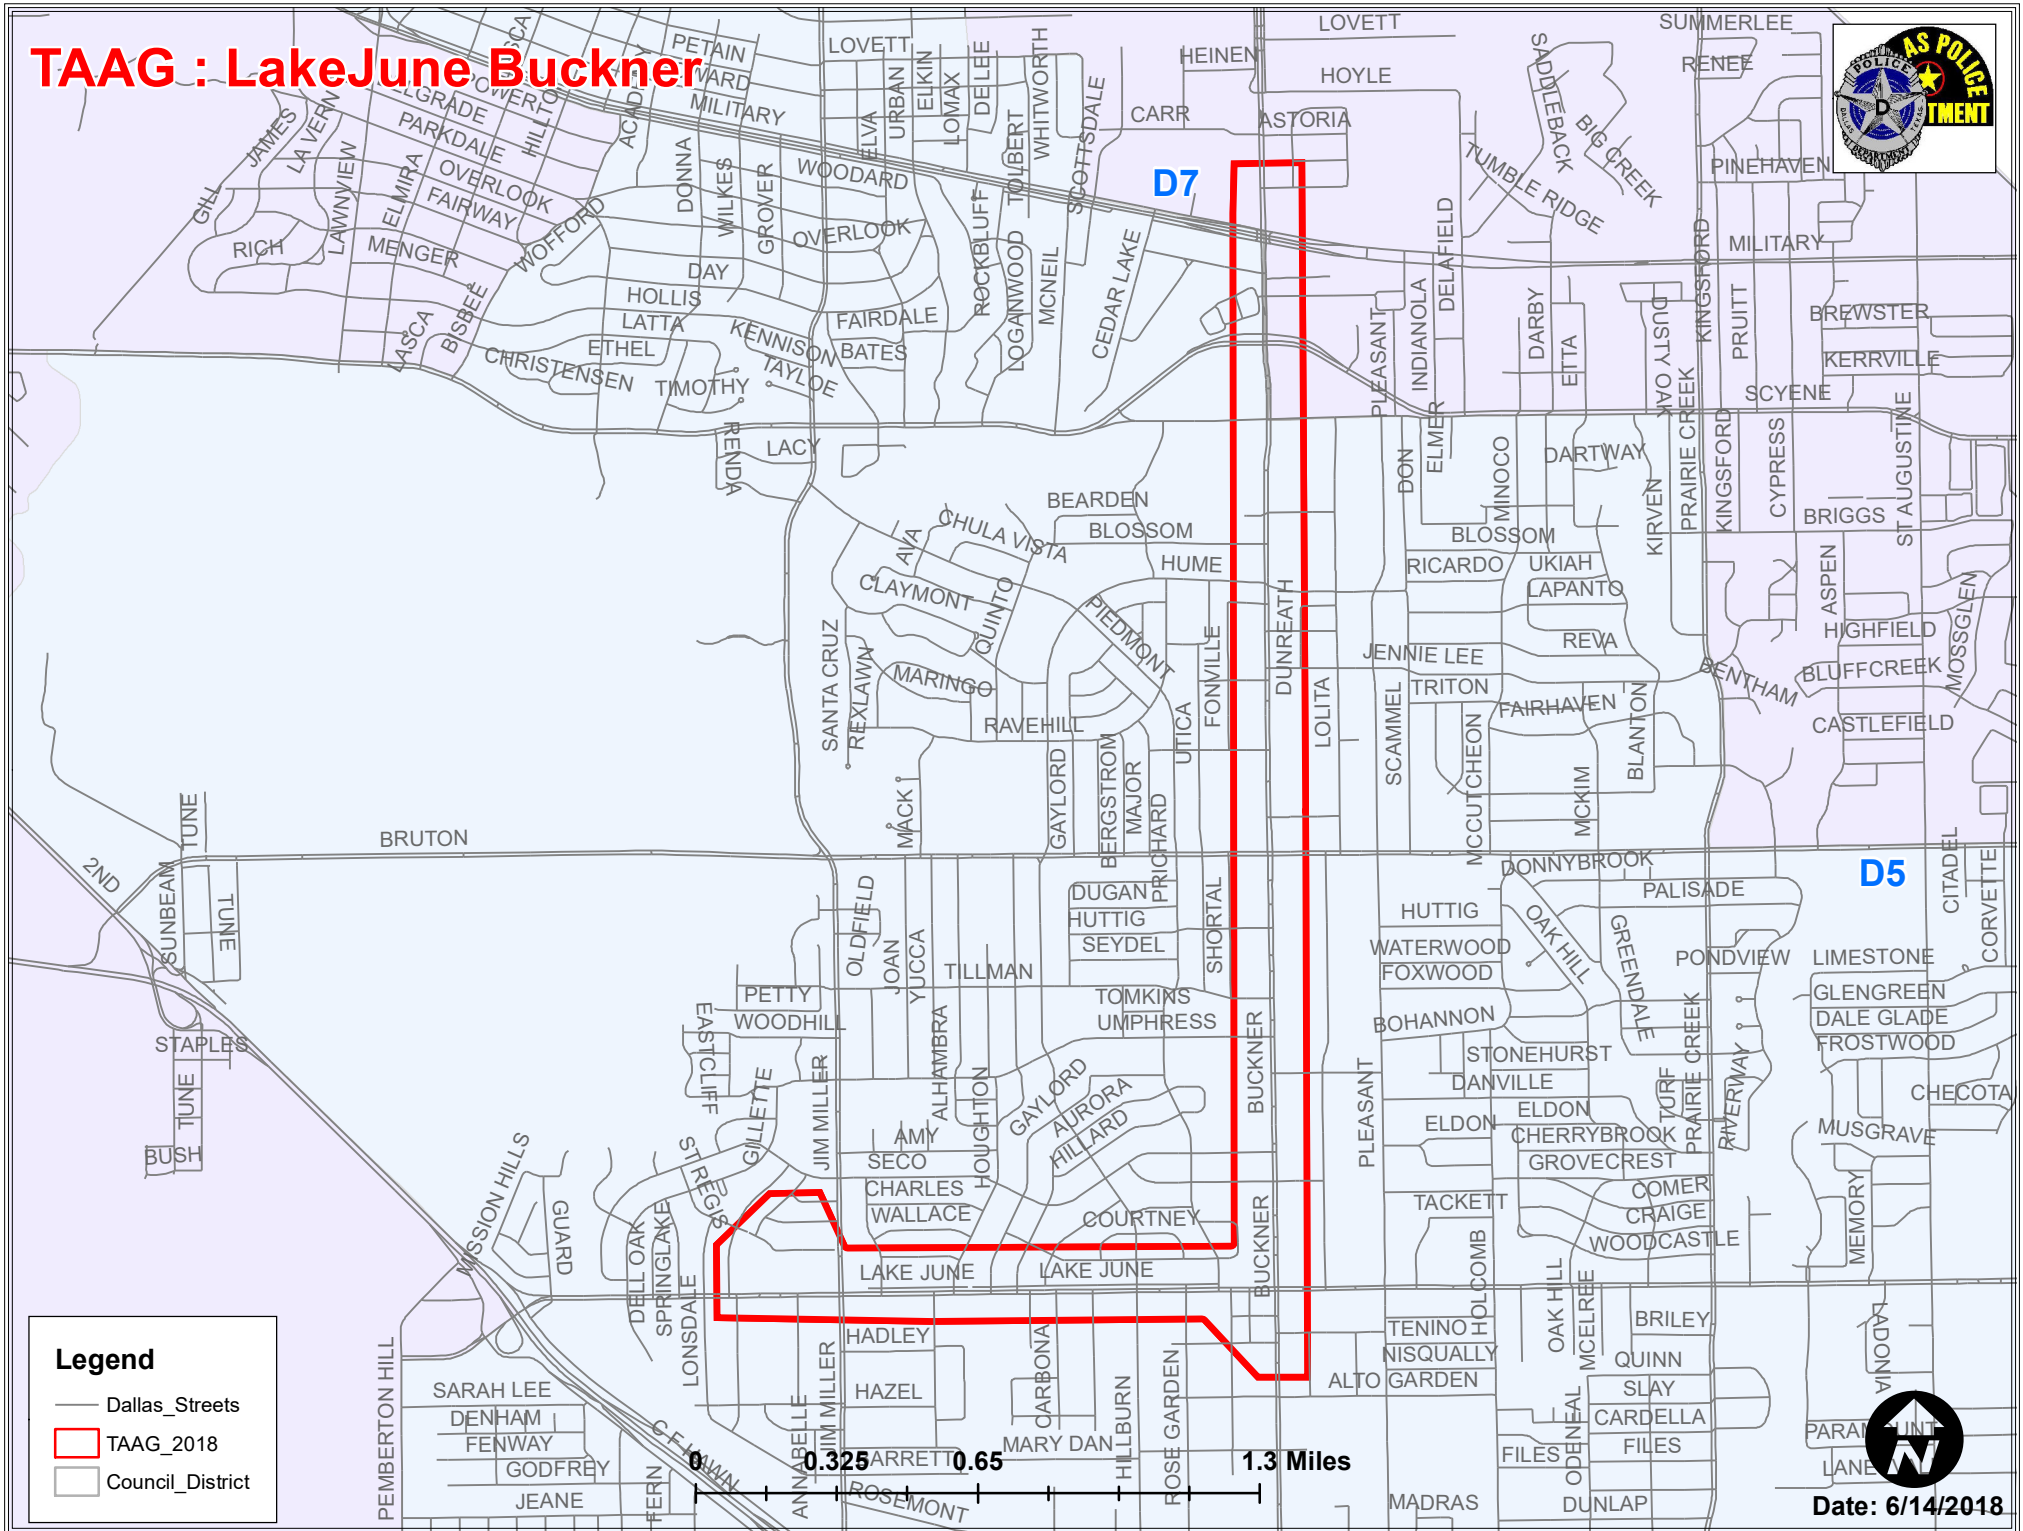

Author: #7192

TAAG : WalnutHill Jupiter

Legend

- Dallas_Streets
- TAAG_2018
- Council_District

Date: 6/14/2018

Author: #7192

TAAG : Loop12 JimMiller

TAAG : StAugustine Bruton

Legend

- Dallas_Streets
- TAAG_2018
- Council_District

TAAG : Greenville LBJ

TAAG : Lake June Buckner

Legend

- Dallas_Streets
- █ TAAG_2018
- ▭ Council_District

0 0.325 0.65 1.3 Miles

Date: 6/14/2018