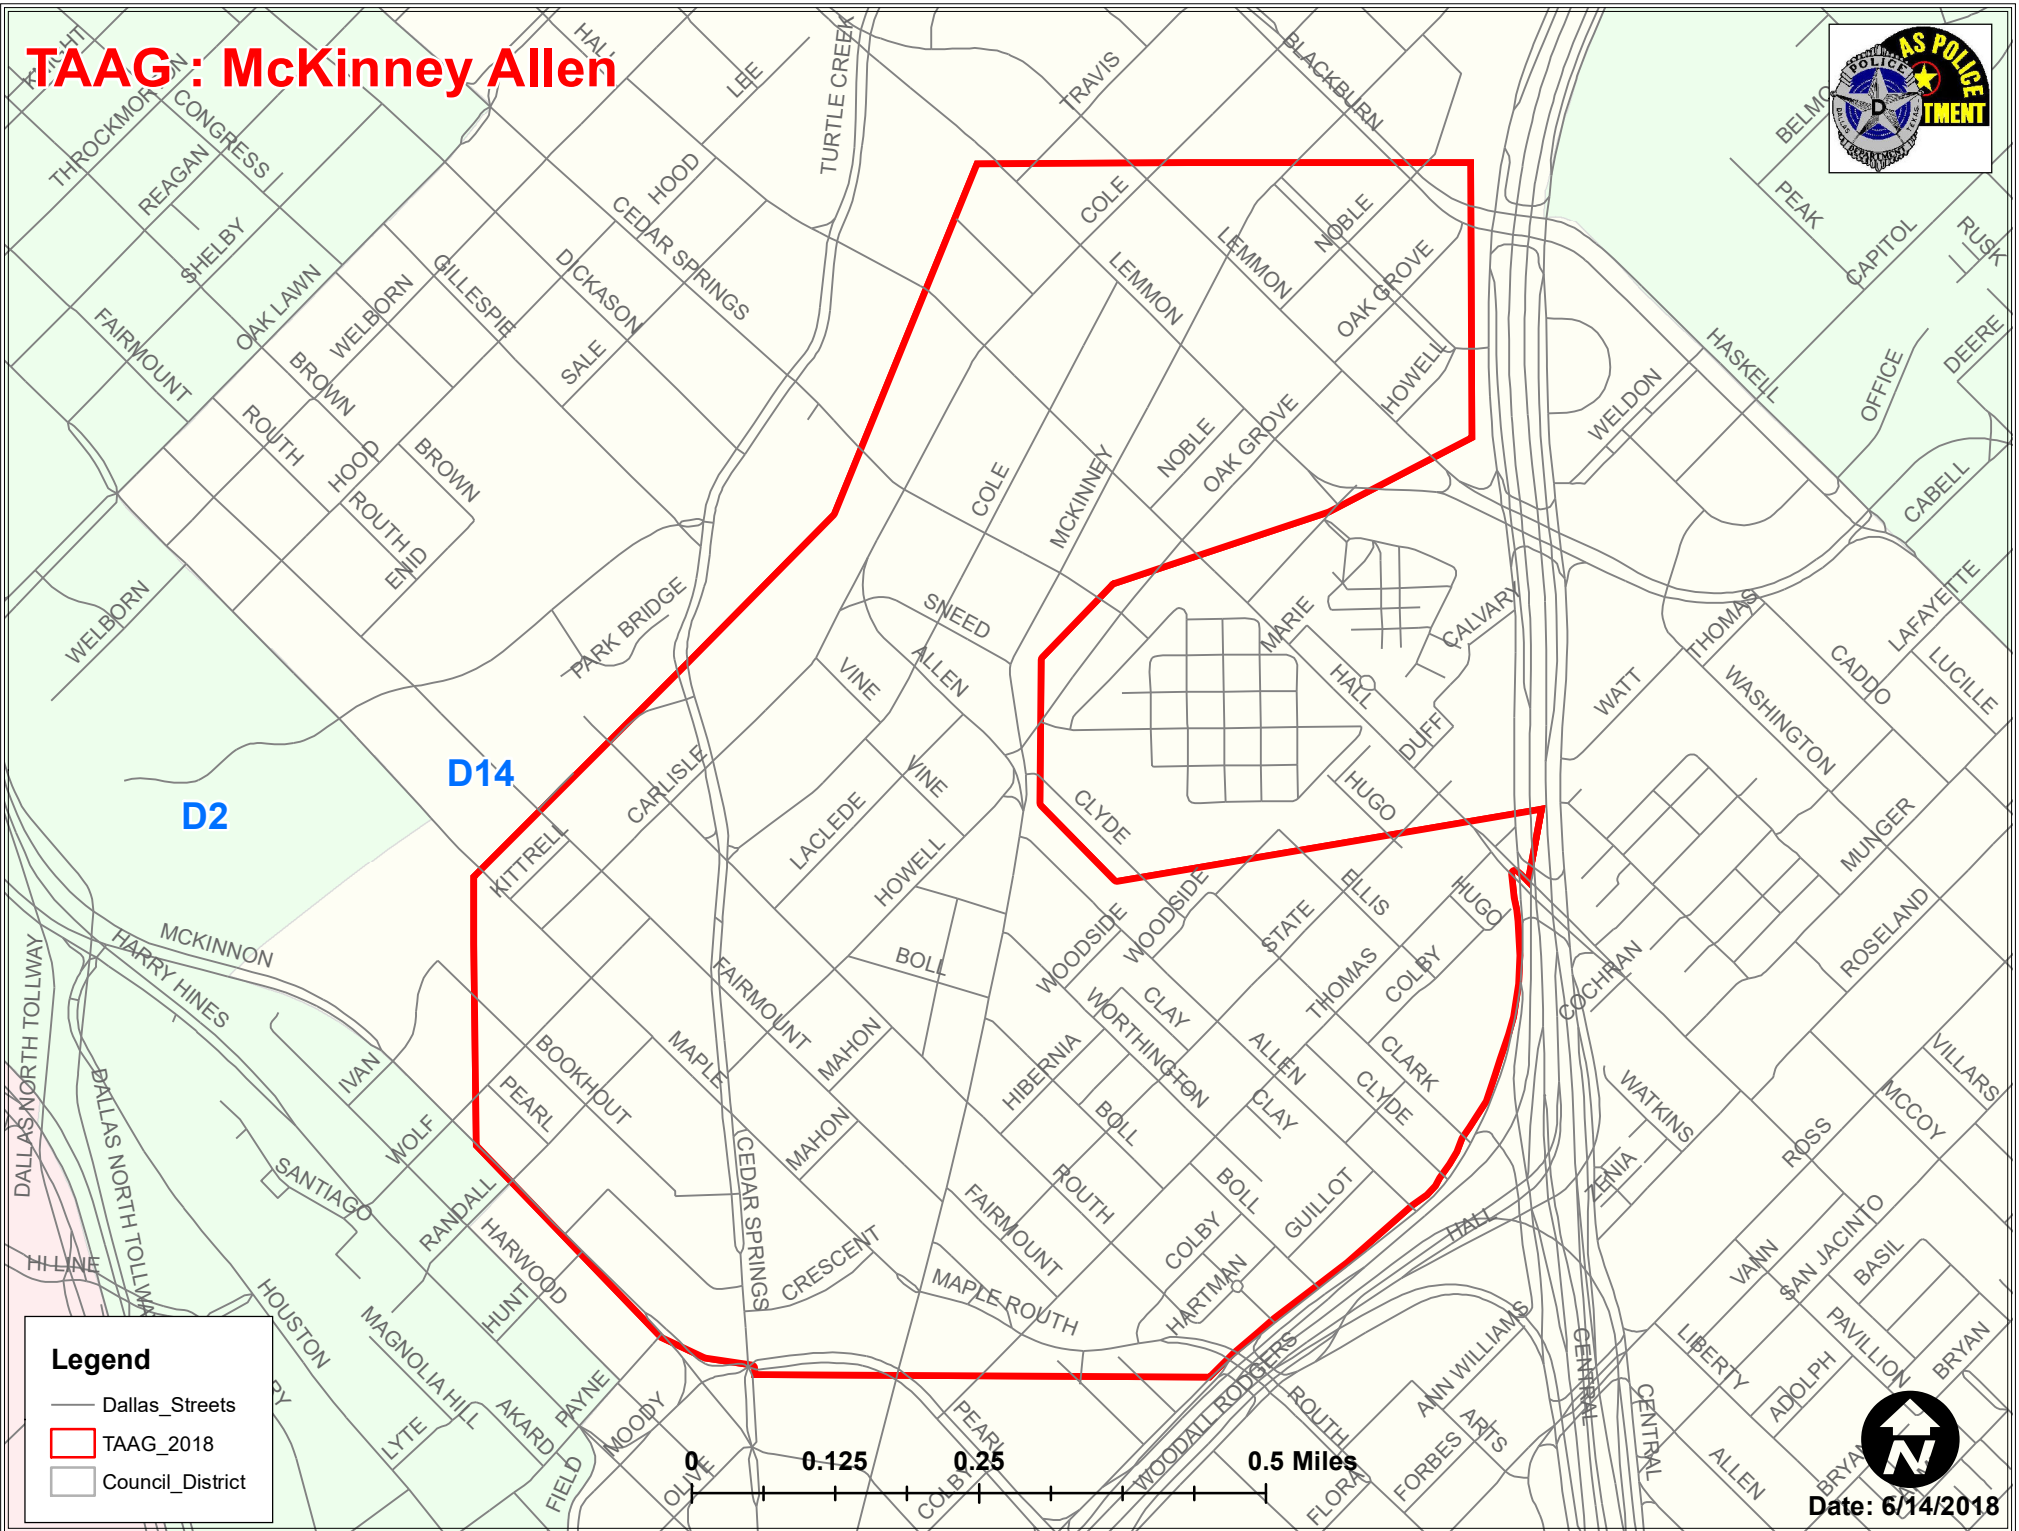

TAAG: McKinney Allen