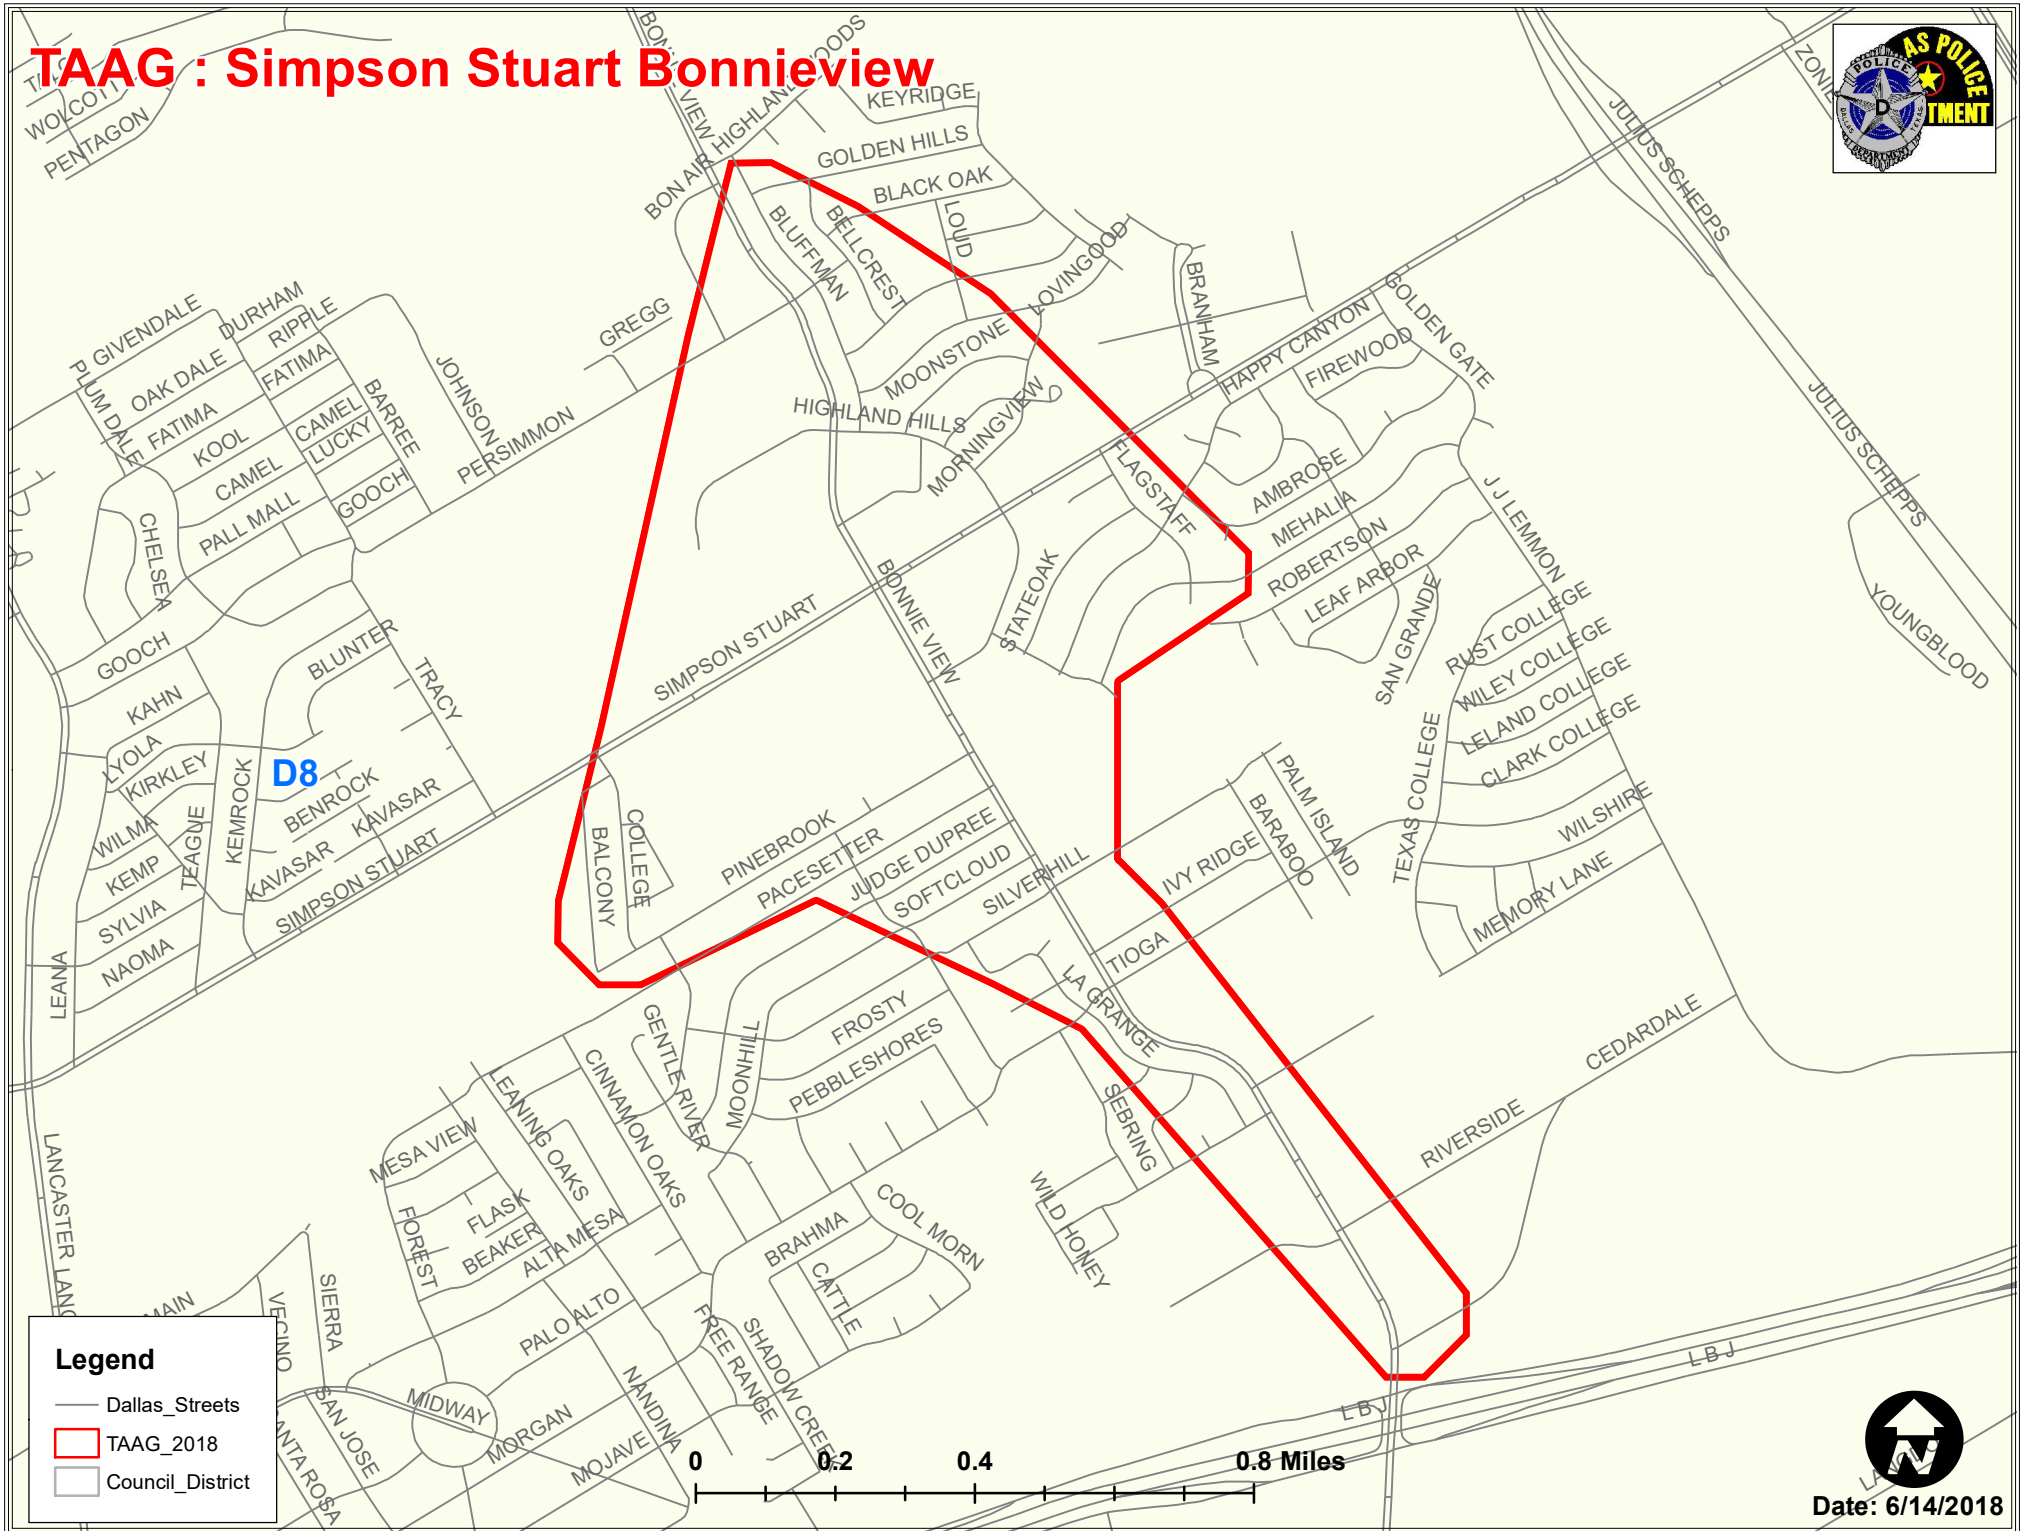

- Dallas_Streets
- TAAG_2018
- Council_District

Date: 6/14/2018

Author: #7192

TAAG : Jefferson Corridor

Date: 6/14/2018

Author: #7192

TAAG : Buckner 30

D9

Legend

- Dallas_Streets
- TAAG_2018
- Council_District

0 0.2 0.4 0.8 Miles

Date: 6/14/2018

Author: #7192

TAAG : Simpson Stuart Bonnieview

TAAG : CampWisdom Westmoreland

Legend

- Dallas_Streets
- TAAG_2018
- Council_District

Date: 6/14/2018

Author: #7192

TAAG : NWHwy WaltonWalker

Legend

- Dallas_Streets
- ▭ TAAG_2018
- ▭ Council_District

0 0.175 0.35 0.7 Miles

Date: 6/14/2018