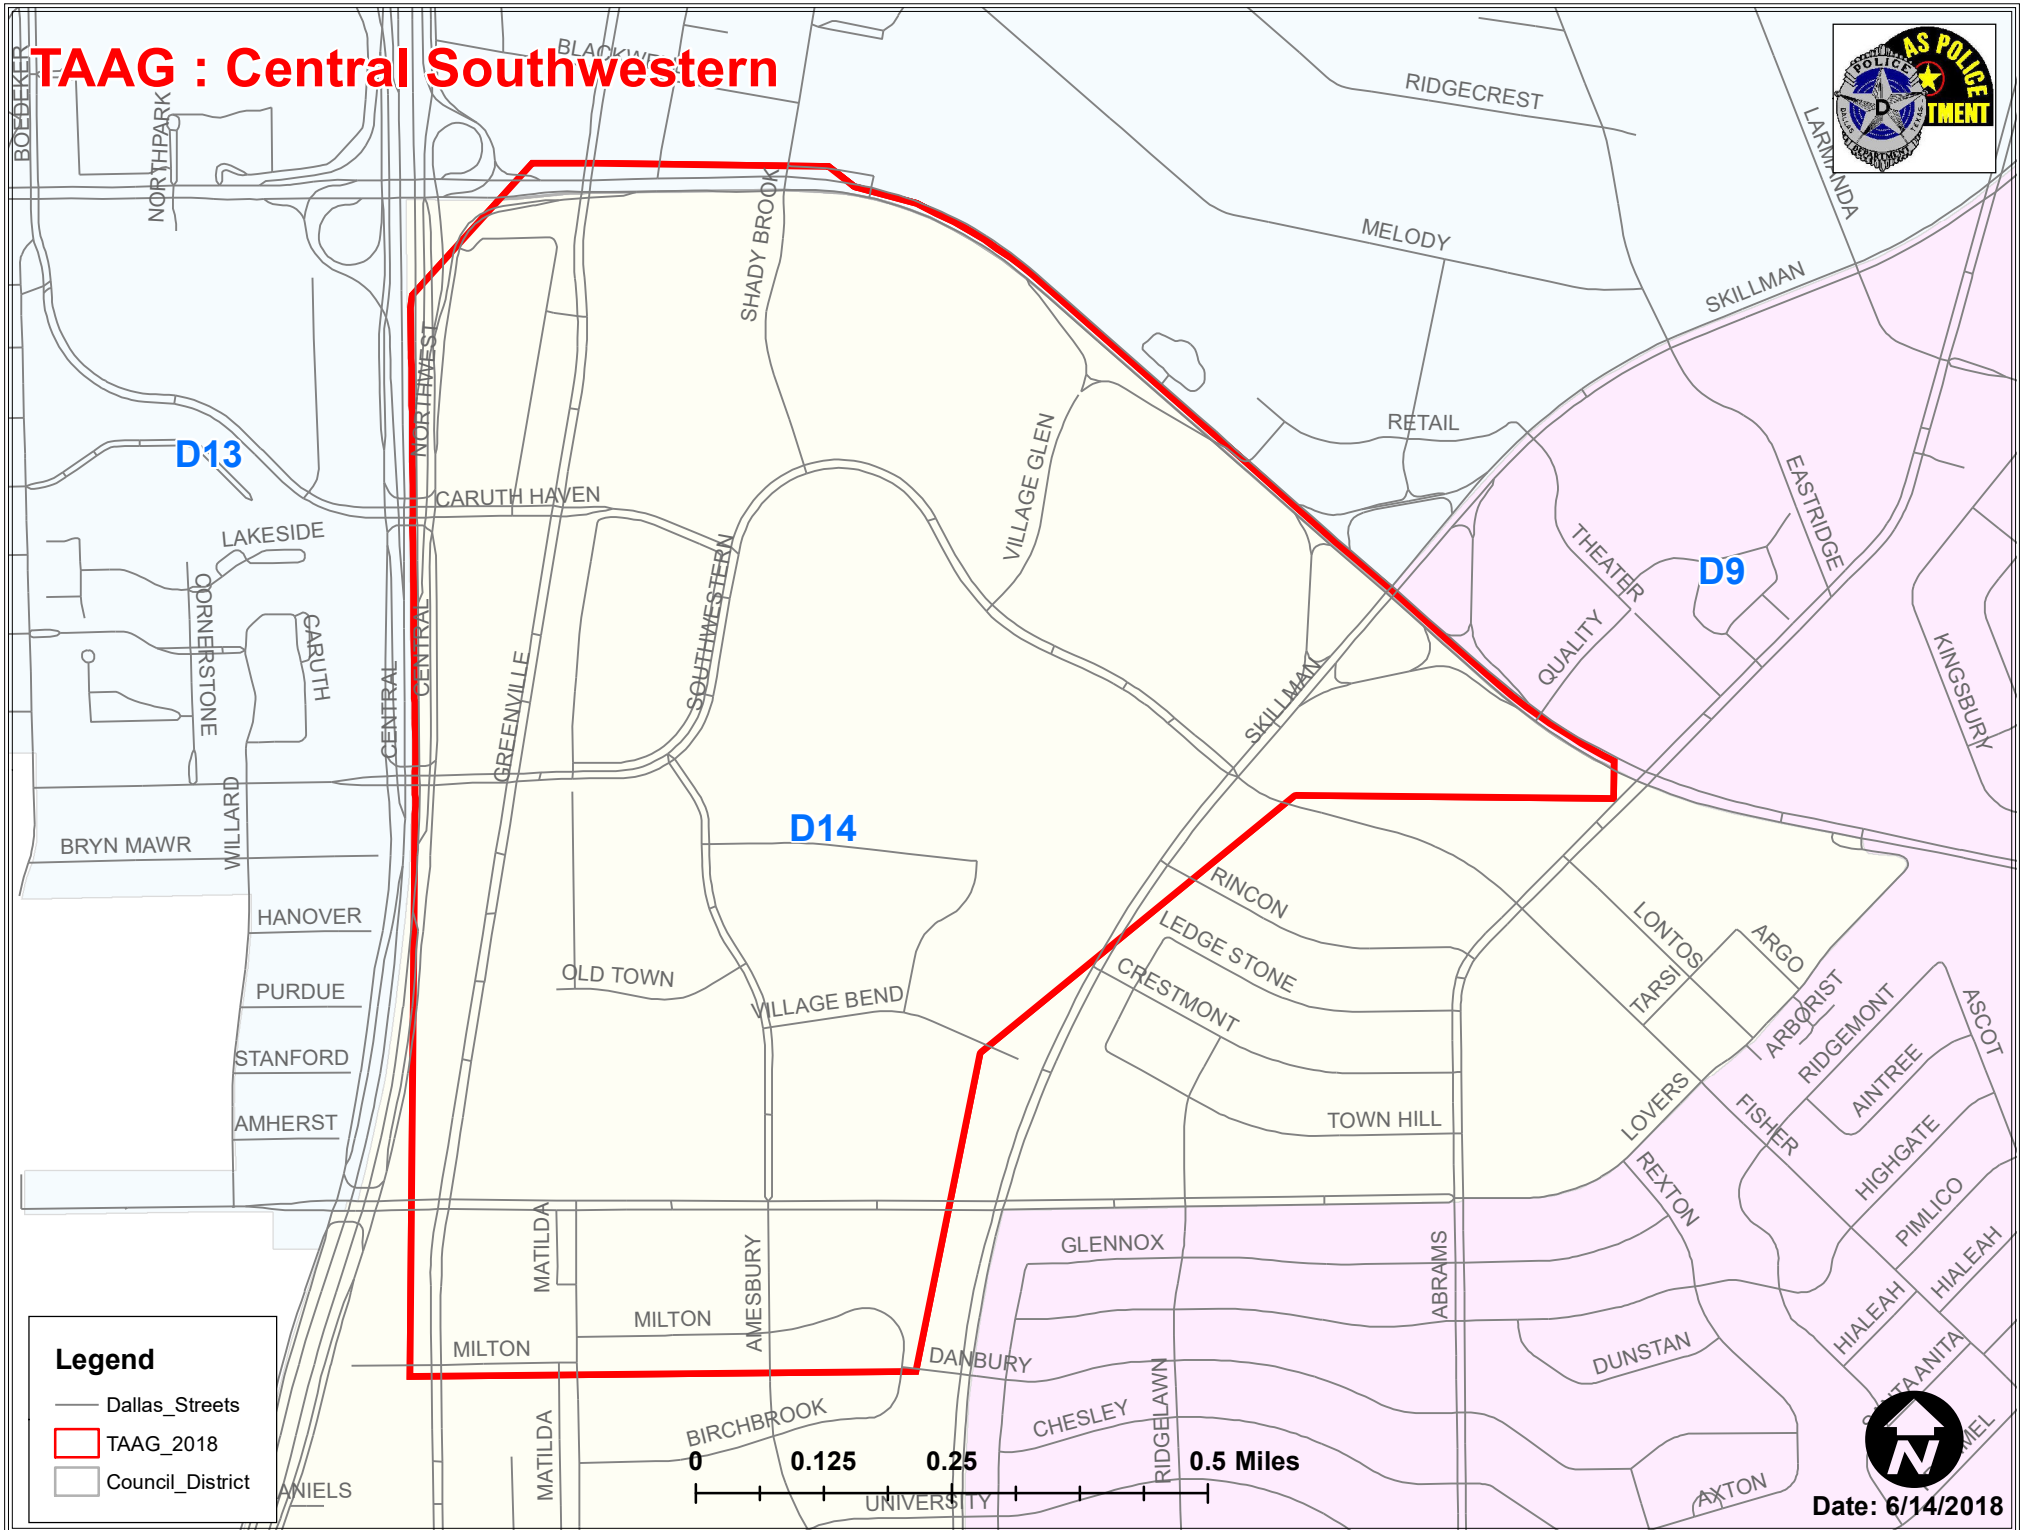

Date: 6/14/2018

TAAG : John Carpenter Stemmons

Legend

- Dallas_Streets
- TAAG_2018
- Council_District

0 0.225 0.45 0.9 Miles

Date: 6/14/2018

Author: #7192

TAAG : FtWorth Davis

Legend

- Dallas_Streets
- TAAG_2018
- Council_District

0 0.1 0.2 0.4 Miles

Date: 6/14/2018

Author: #7192

TAAG : Central Southwestern

Date: 6/14/2018

Author: #7192