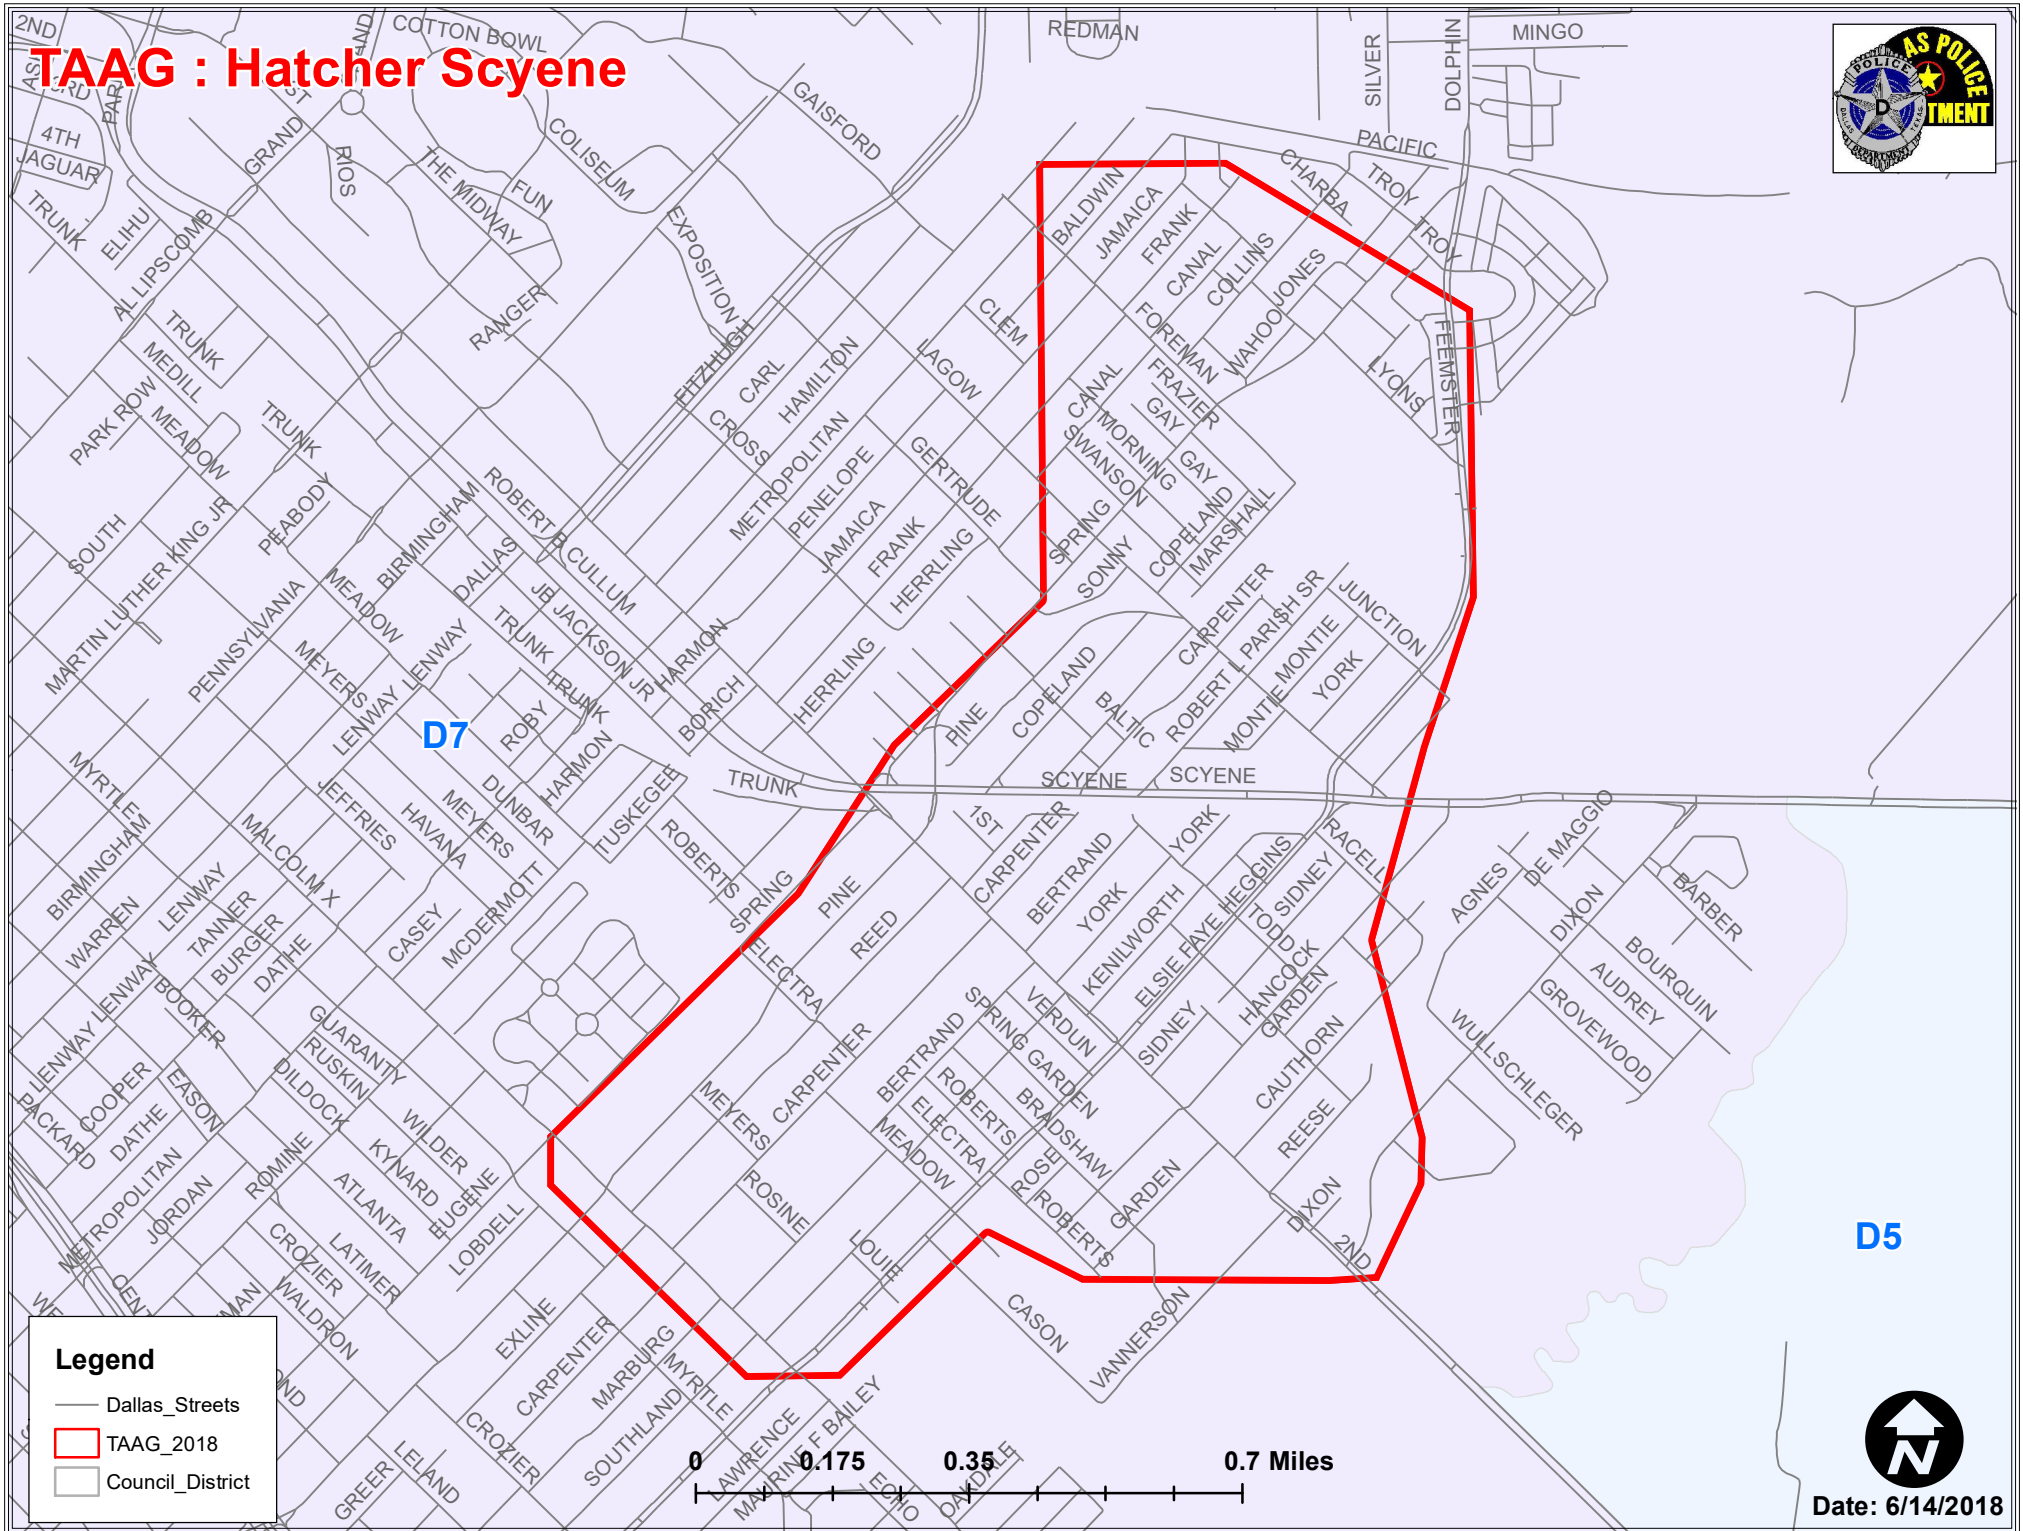

TAAG : Hatcher Scyene

Legend

- Dallas_Streets
- TAAG_2018
- Council_District

North Arrow
Date: 6/14/2018