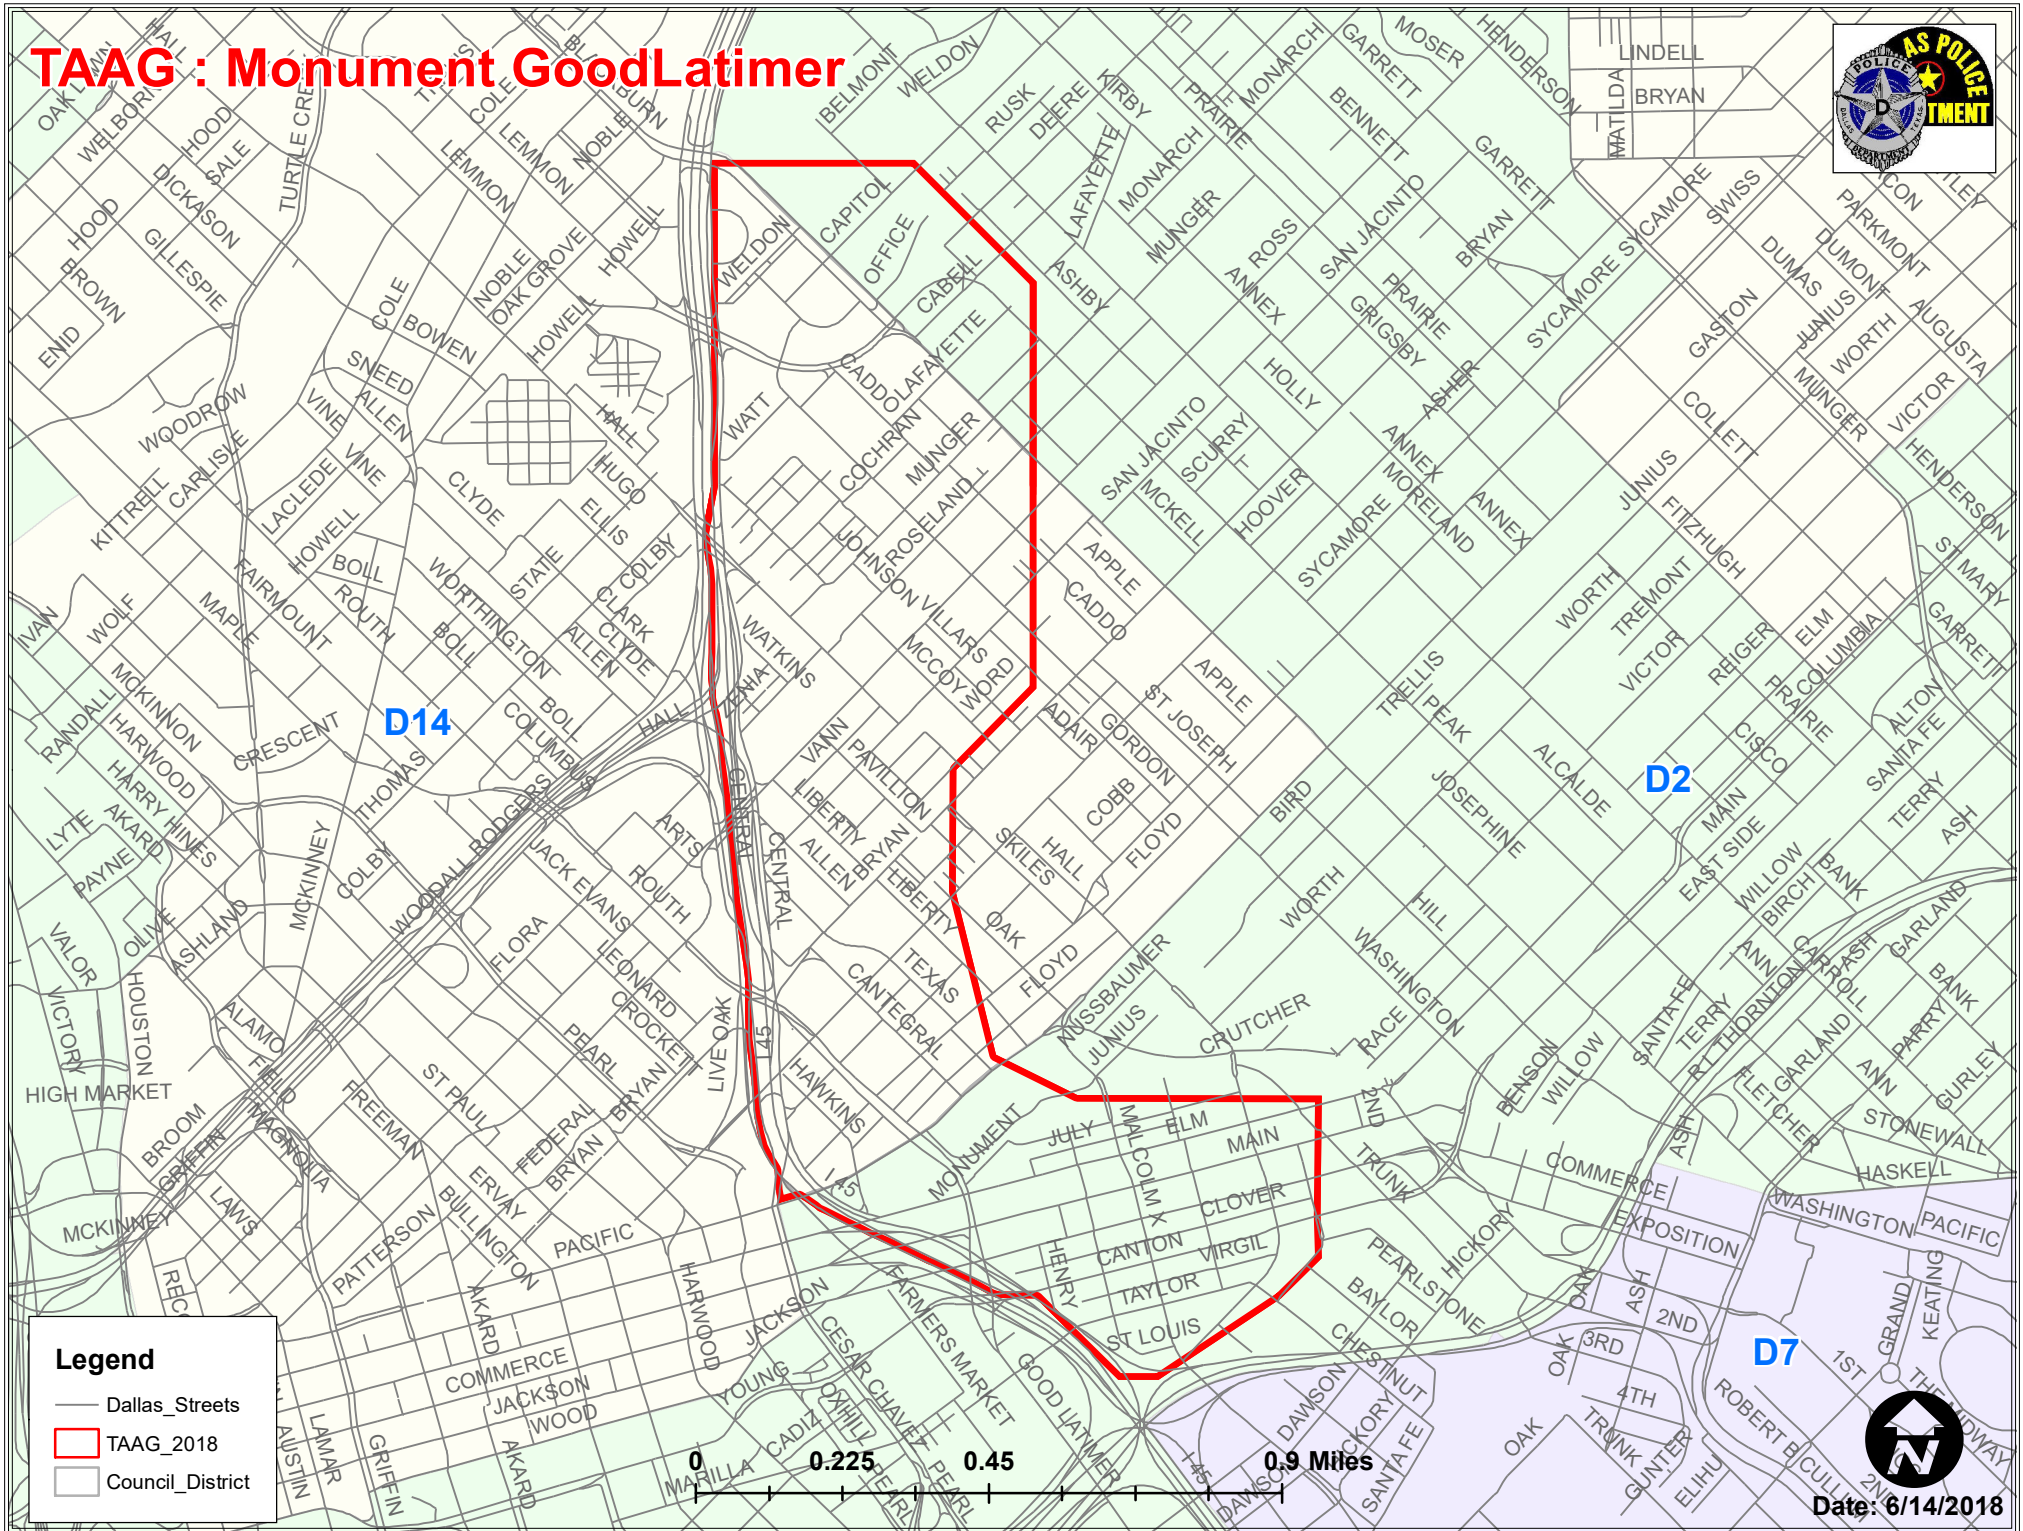

TAAG: Monument Good Latimer

Date: 6/14/2018

Author: #7192