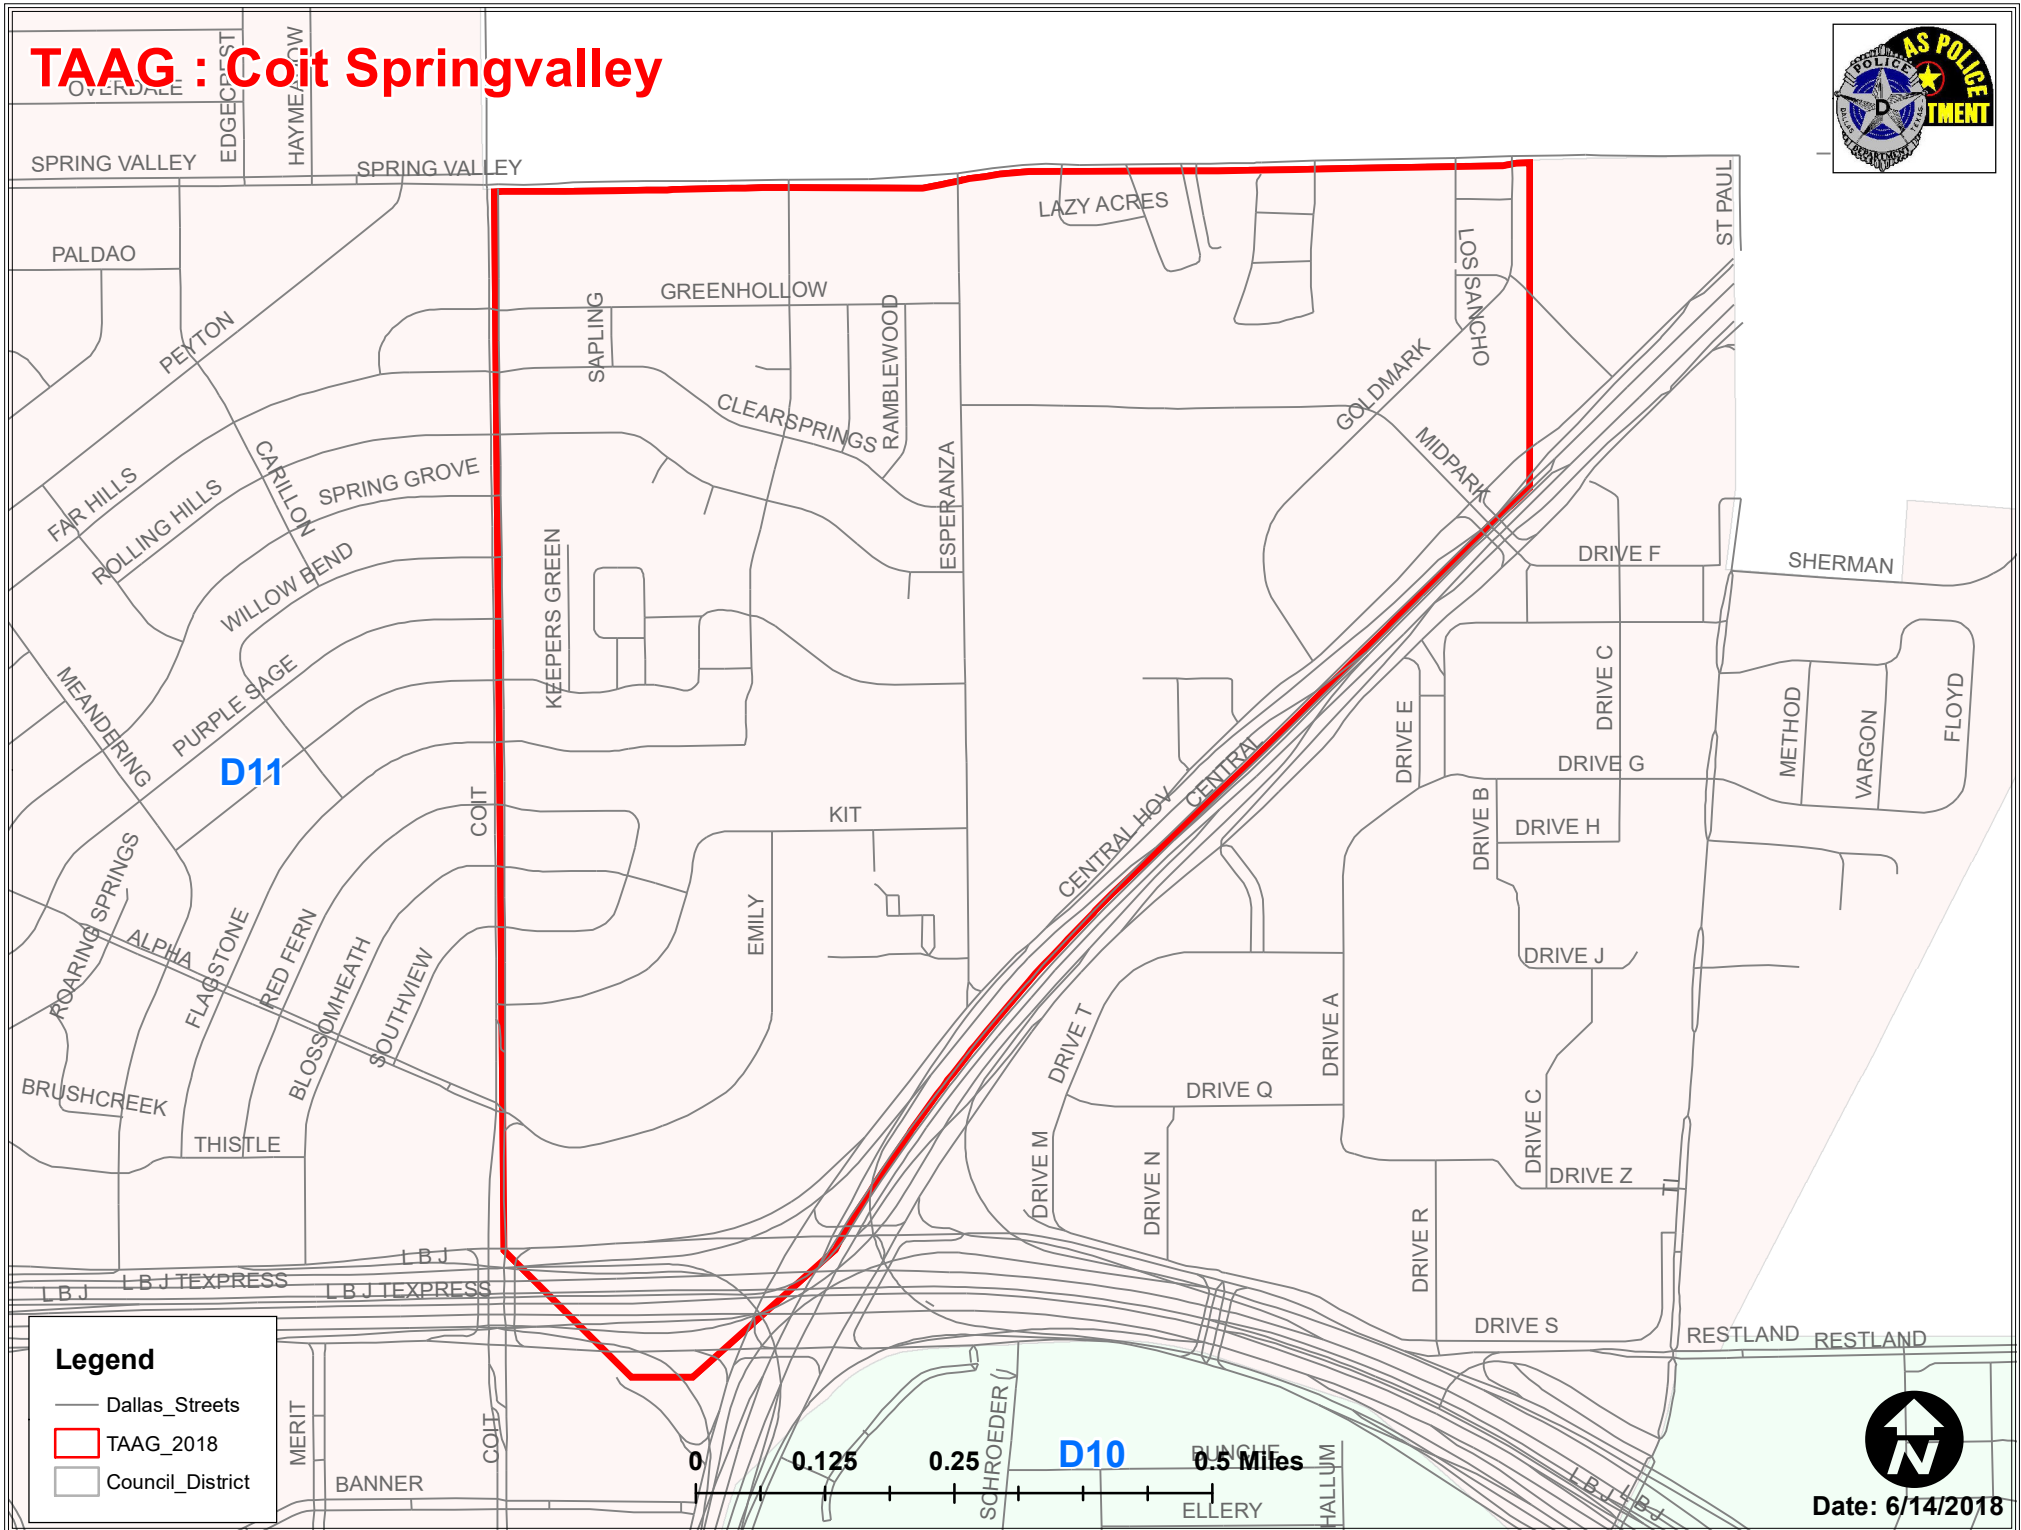

Date: 6/14/2018

Author: #7192

TAAG : John West Buckner

Legend

- Dallas_Streets
- TAAG_2018
- Council_District

Date: 6/14/2018

Author: #7192

TAAG : Coit Springvalley

- Legend**
- Dallas_Streets
 - TAAG_2018
 - Council_District

0 0.125 0.25 0.5 Miles

Date: 6/14/2018

Author: #7192

TAAG : Ledbetter Sunnyvale

Legend

- Dallas_Streets
- TAAG_2018
- Council_District

North Arrow