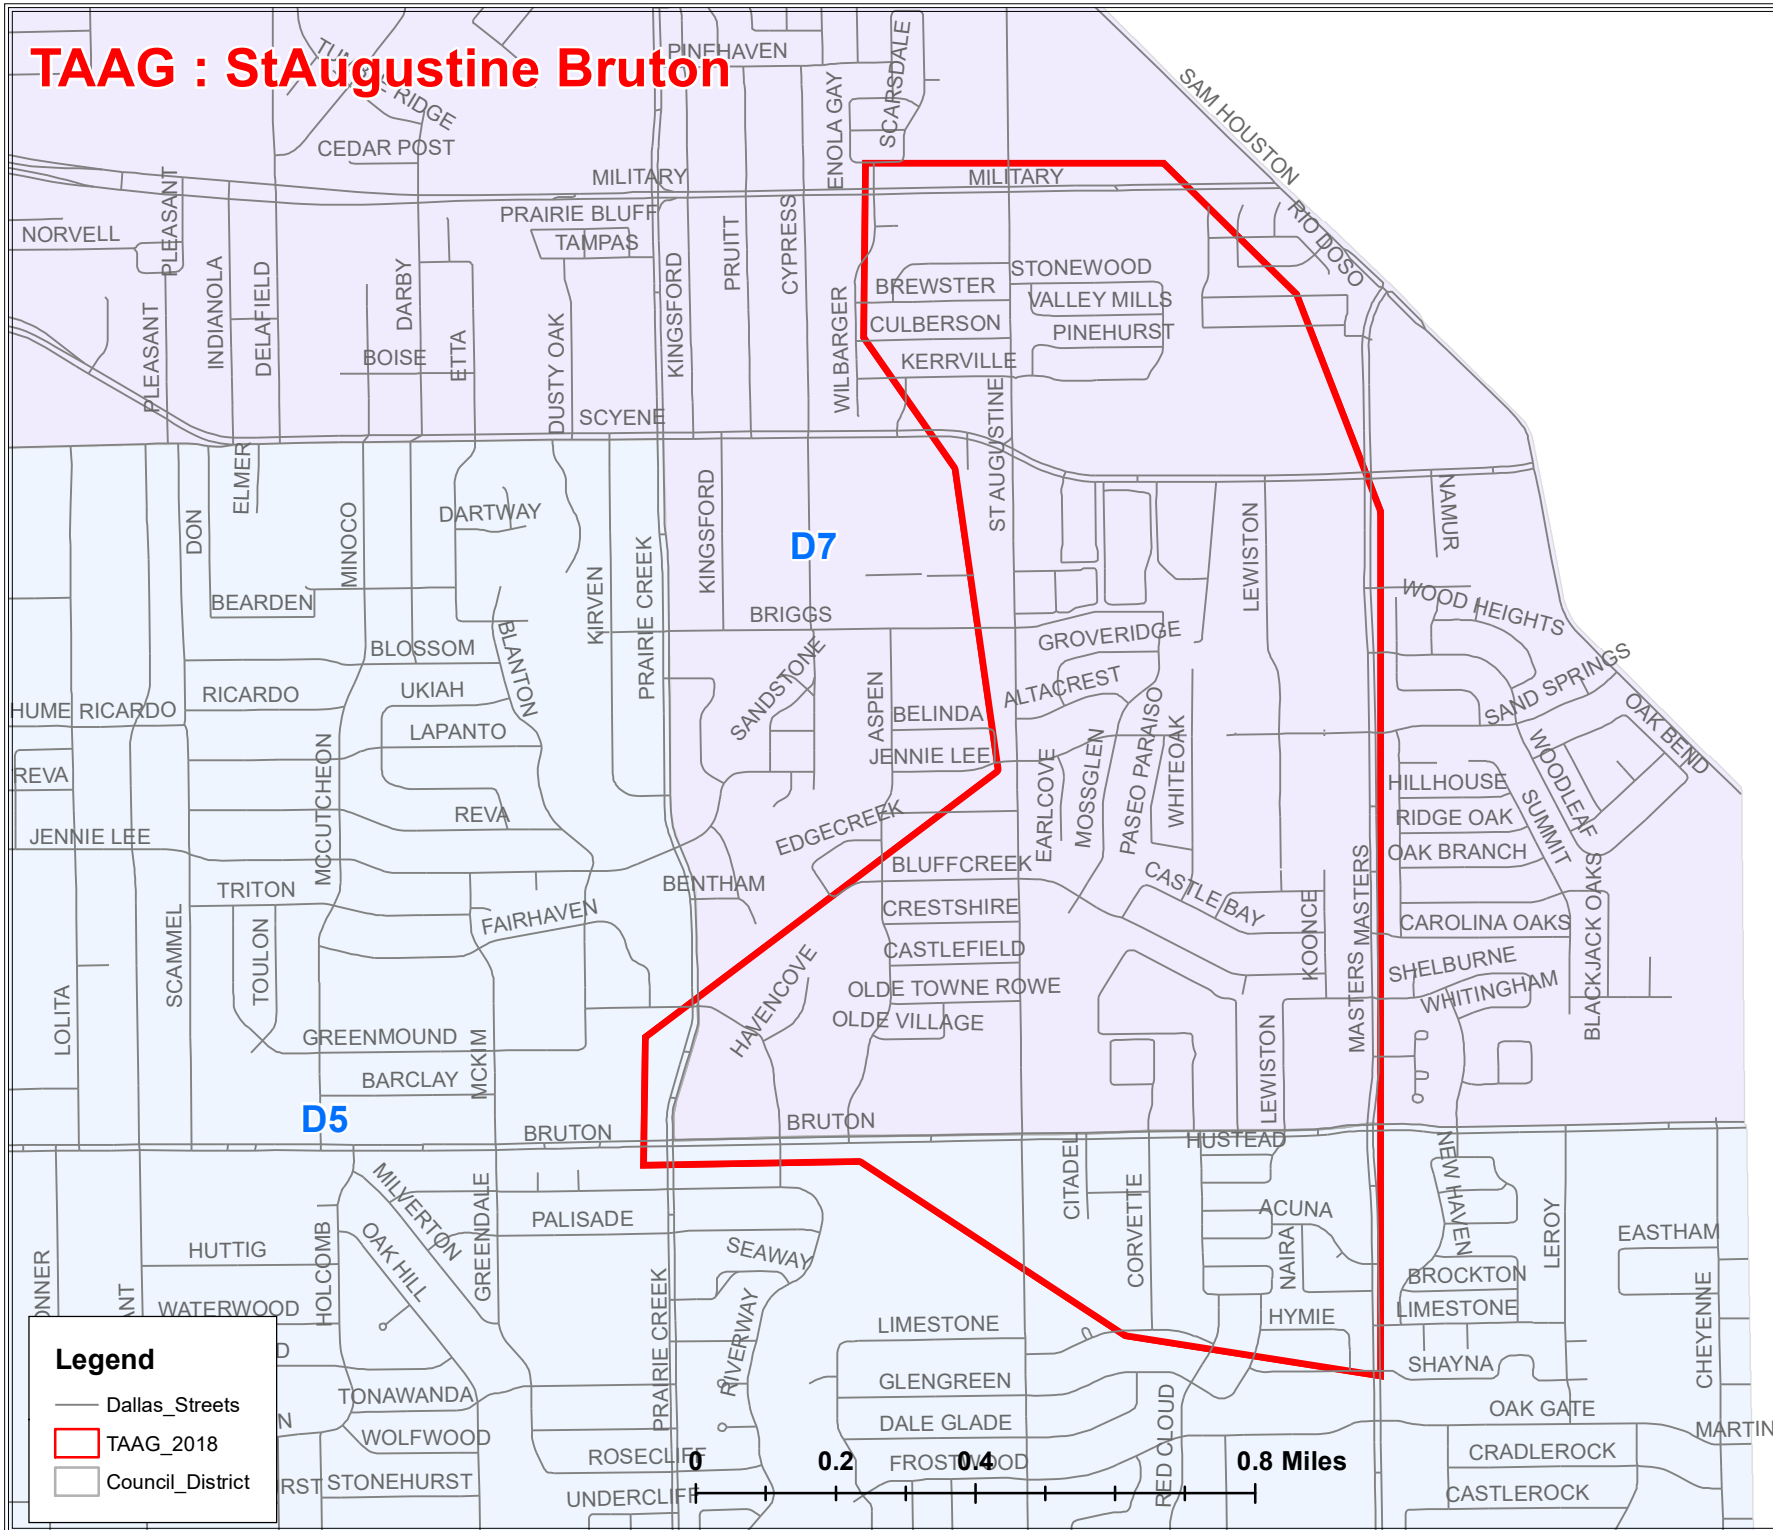

- Dallas_Streets
- TAAG_2018
- Council_District

Date: 6/14/2018

Author: #7192

TAAG : NWHwy WaltonWalker

Legend

- Dallas_Streets
- ▭ TAAG_2018
- ▭ Council_District

0 0.175 0.35 0.7 Miles

Date: 6/14/2018

Author: #7192

TAAG : WalnutHill Jupiter

Legend

- Dallas_Streets
- TAAG_2018
- Council_District

Date: 6/14/2018

Author: #7192

TAAG : Loop12 JimMiller

TAAG : StAugustine Bruton

Legend

- Dallas_Streets
- TAAG_2018
- Council_District

TAAG : Greenville LBJ

TAAG : Lake June Buckner

Legend

- Dallas_Streets
- █ TAAG_2018
- ▭ Council_District

0 0.325 0.65 1.3 Miles

Date: 6/14/2018