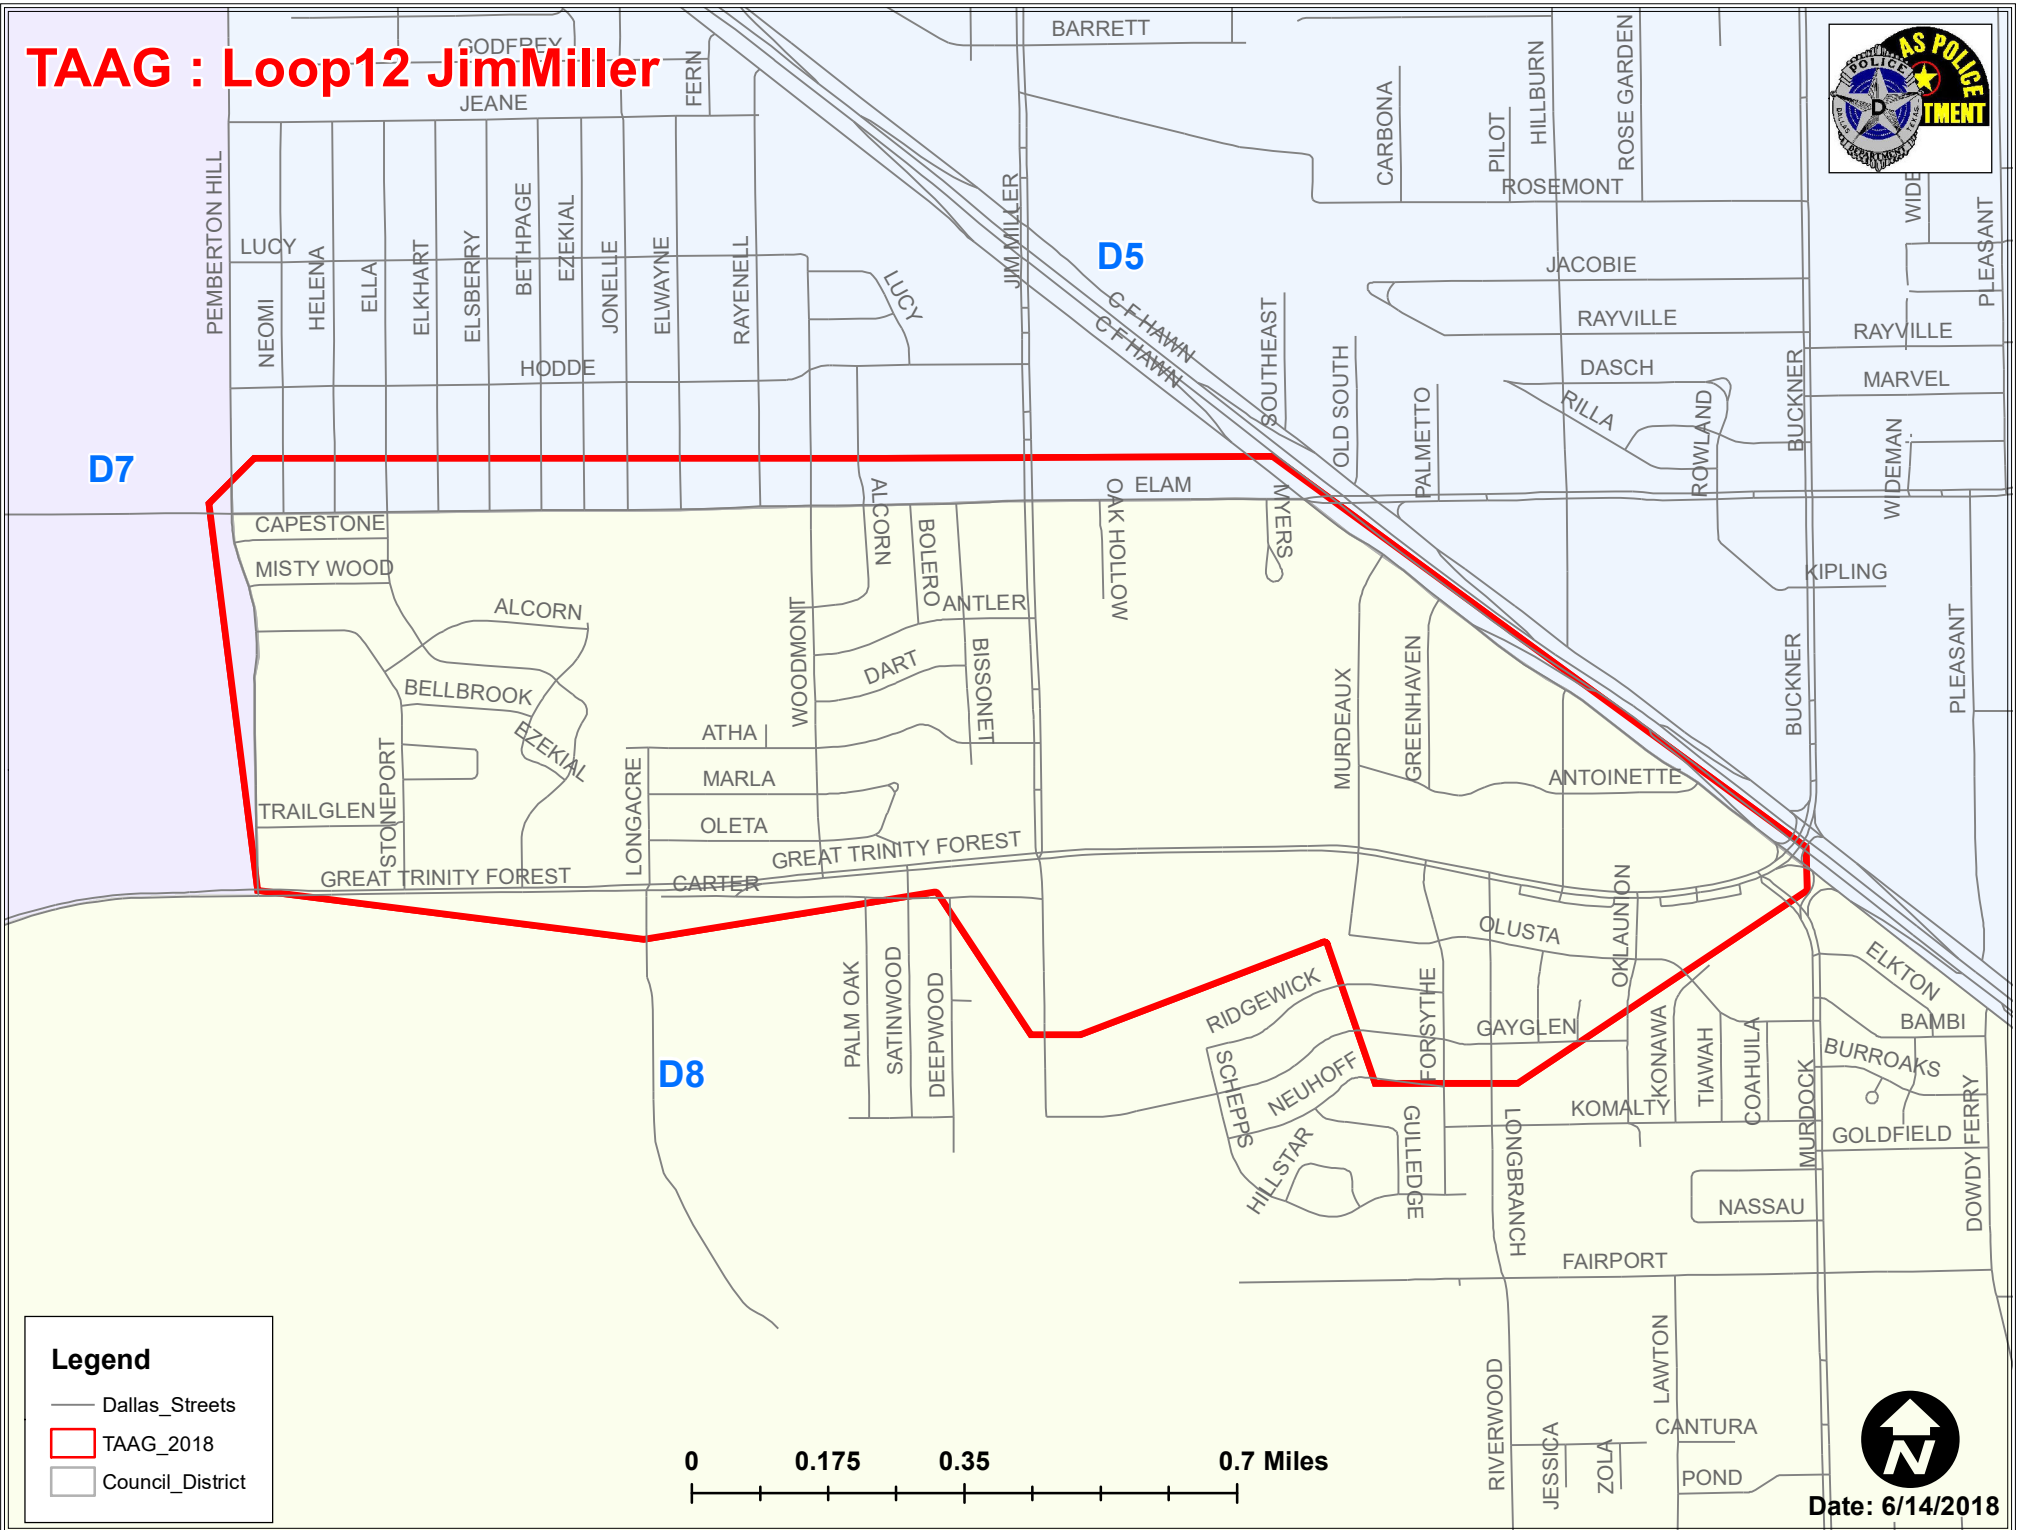

Author: #7192

TAAG : WalnutHill Jupiter

Legend

- Dallas_Streets
- TAAG_2018
- Council_District

Date: 6/14/2018

Author: #7192

TAAG : Loop12 JimMiller

TAAG : StAugustine Bruton

Legend

- Dallas_Streets
- TAAG_2018
- Council_District

TAAG : Greenville LBJ

TAAG : Lake June Buckner

Legend

- Dallas_Streets
- █ TAAG_2018
- ▭ Council_District

0 0.325 0.65 1.3 Miles

Date: 6/14/2018