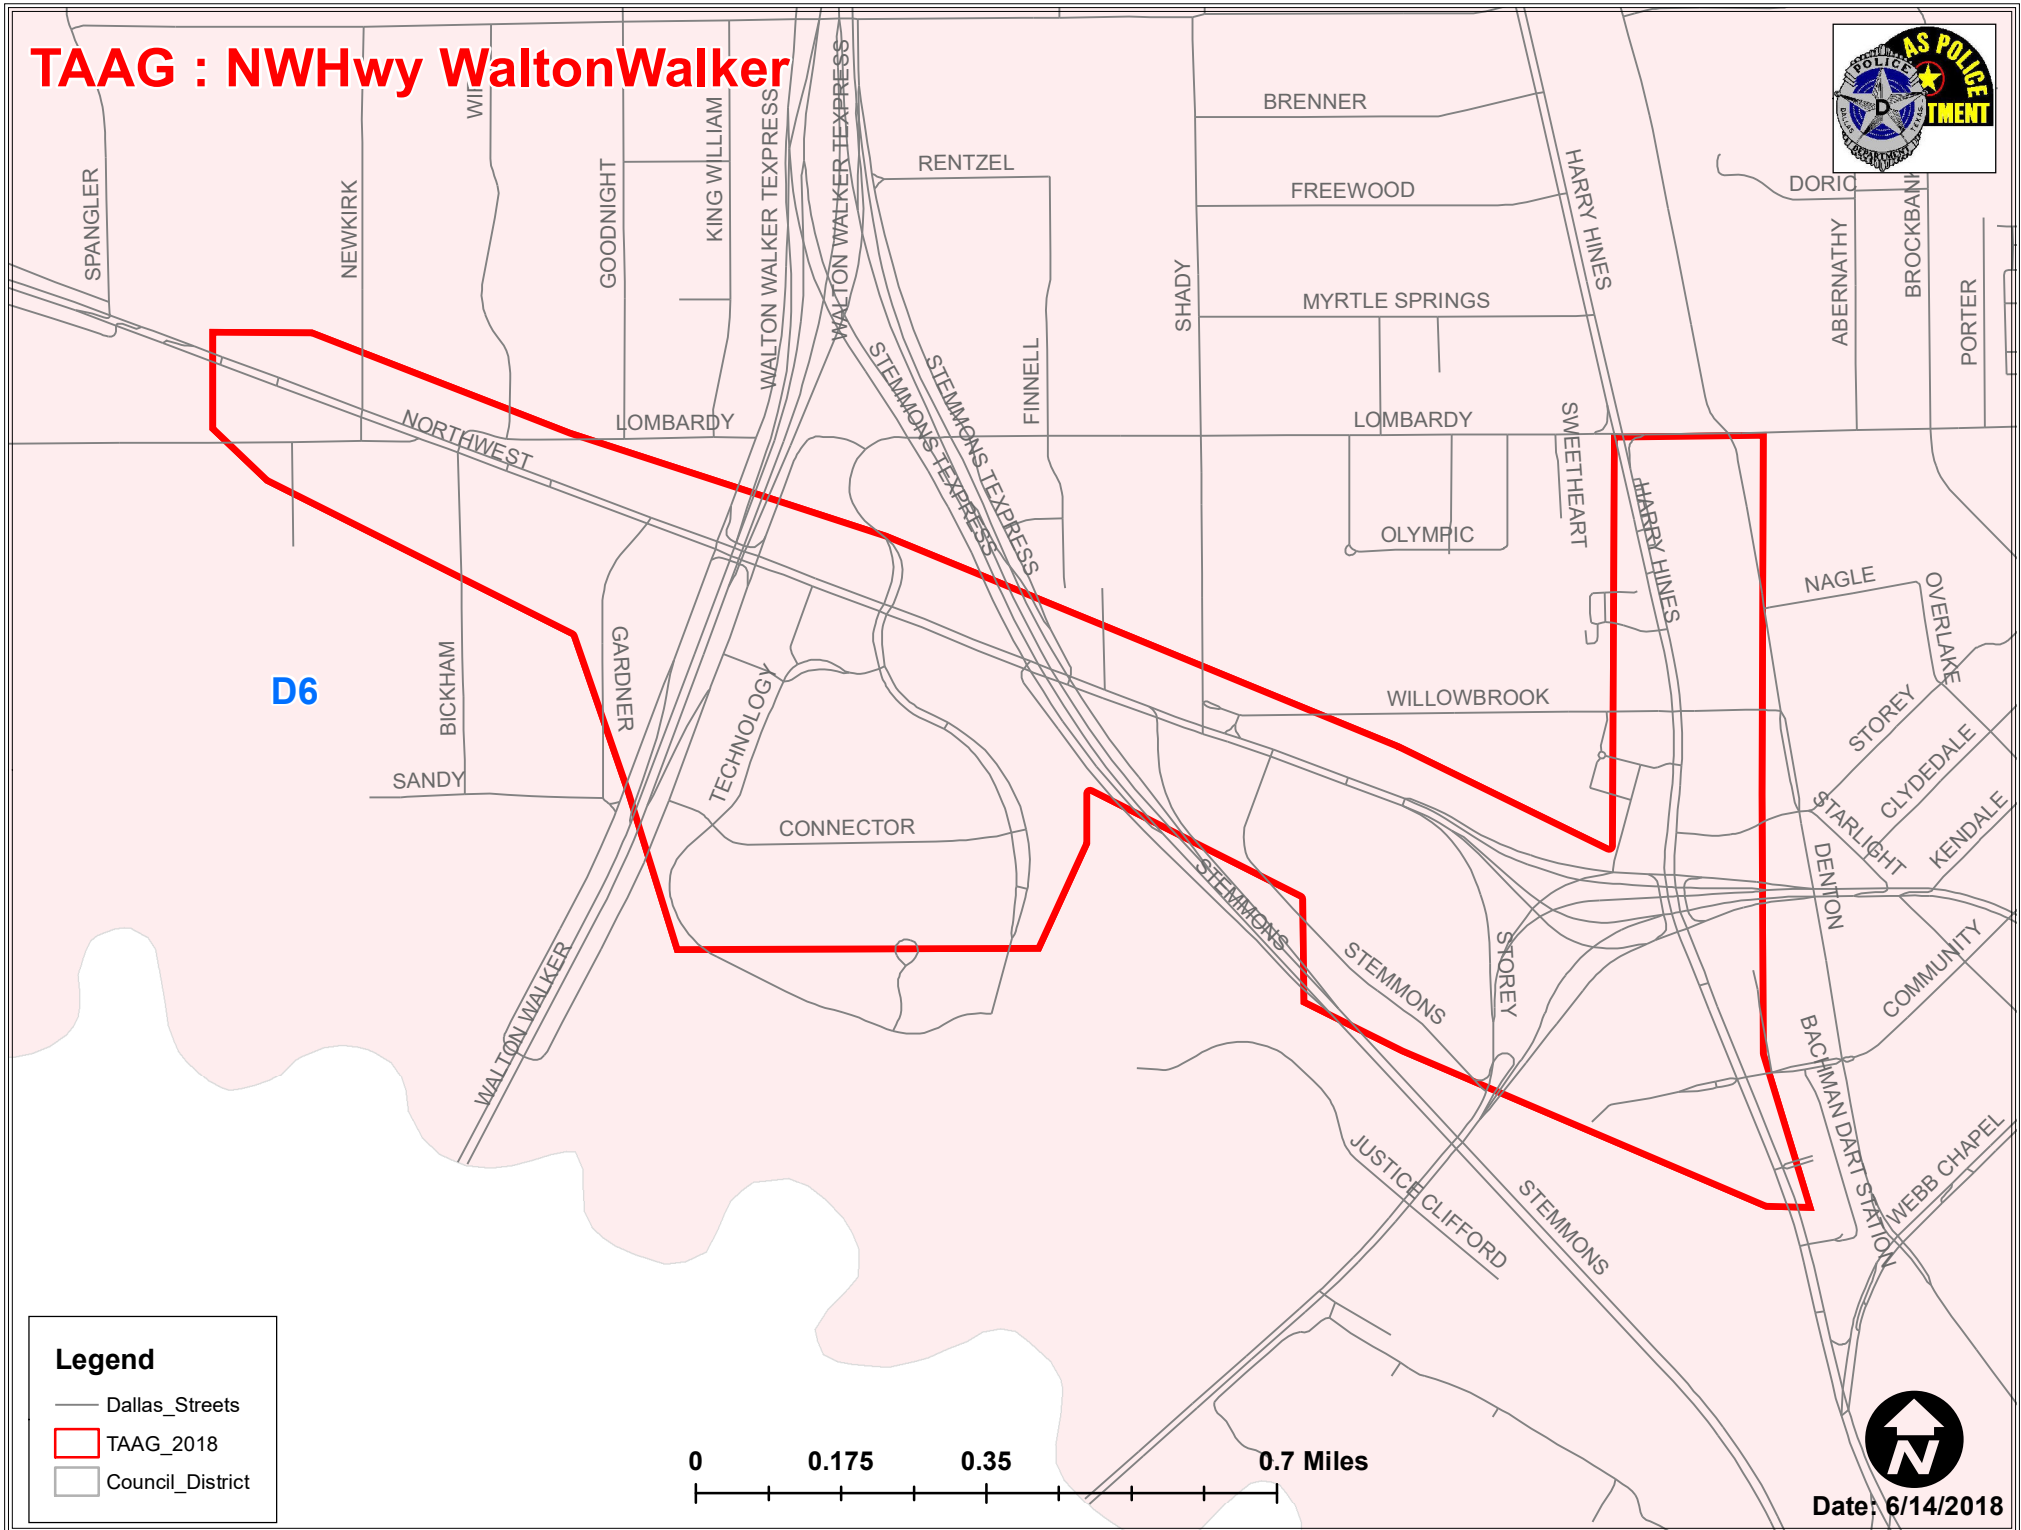

Legend

- Dallas_Streets
- TAAG_2018
- Council_District

0 0.2 0.4 0.8 Miles

Date: 6/14/2018

Author: #7192

TAAG : Simpson Stuart Bonnieview

TAAG : CampWisdom Westmoreland

Legend

- Dallas_Streets
- TAAG_2018
- Council_District

Date: 6/14/2018

Author: #7192

TAAG : NWHwy WaltonWalker

Legend

- Dallas_Streets
- ▭ TAAG_2018
- ▭ Council_District

0 0.175 0.35 0.7 Miles

Date: 6/14/2018