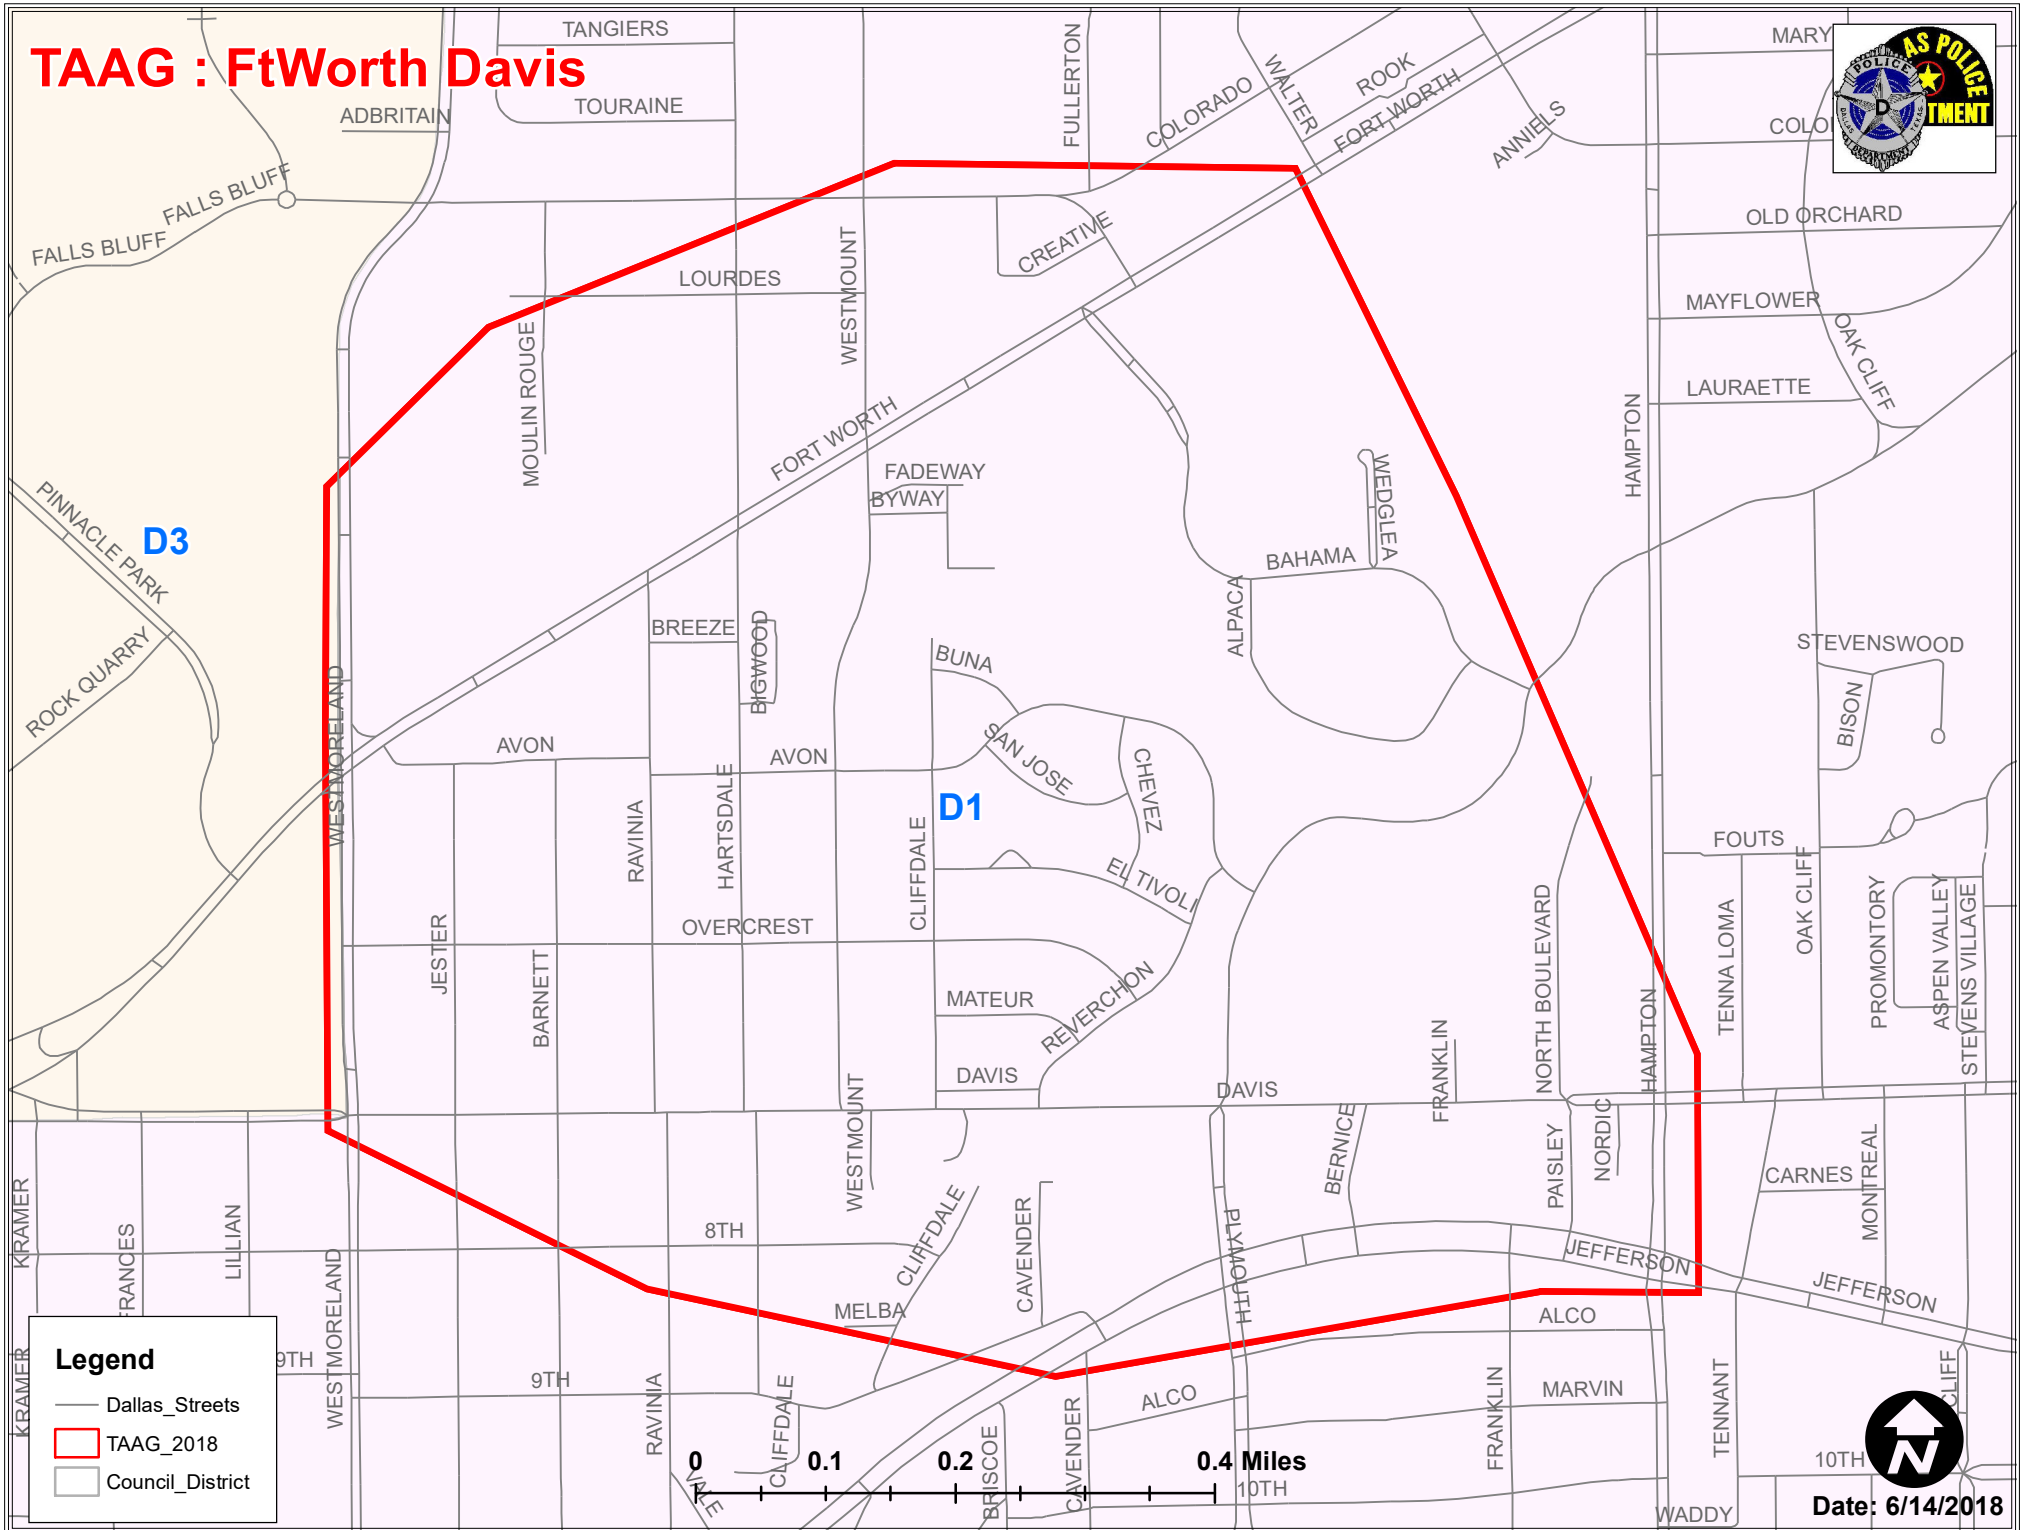

- Legend**
- Dallas_Streets
 - TAAG_2018
 - Council_District

0 0.125 0.25 0.5 Miles

Date: 6/14/2018

Author: #7192

TAAG : Ledbetter Sunnyvale

Legend

- Dallas_Streets
- TAAG_2018
- Council_District

North Arrow

Date: 6/14/2018

TAAG : John Carpenter Stemmons

Legend

- Dallas_Streets
- TAAG_2018
- Council_District

0 0.225 0.45 0.9 Miles

Date: 6/14/2018

Author: #7192

TAAG : FtWorth Davis

Legend

- Dallas_Streets
- TAAG_2018
- Council_District

0 0.1 0.2 0.4 Miles

Date: 6/14/2018

Author: #7192

TAAG : Central Southwestern

Date: 6/14/2018

Author: #7192