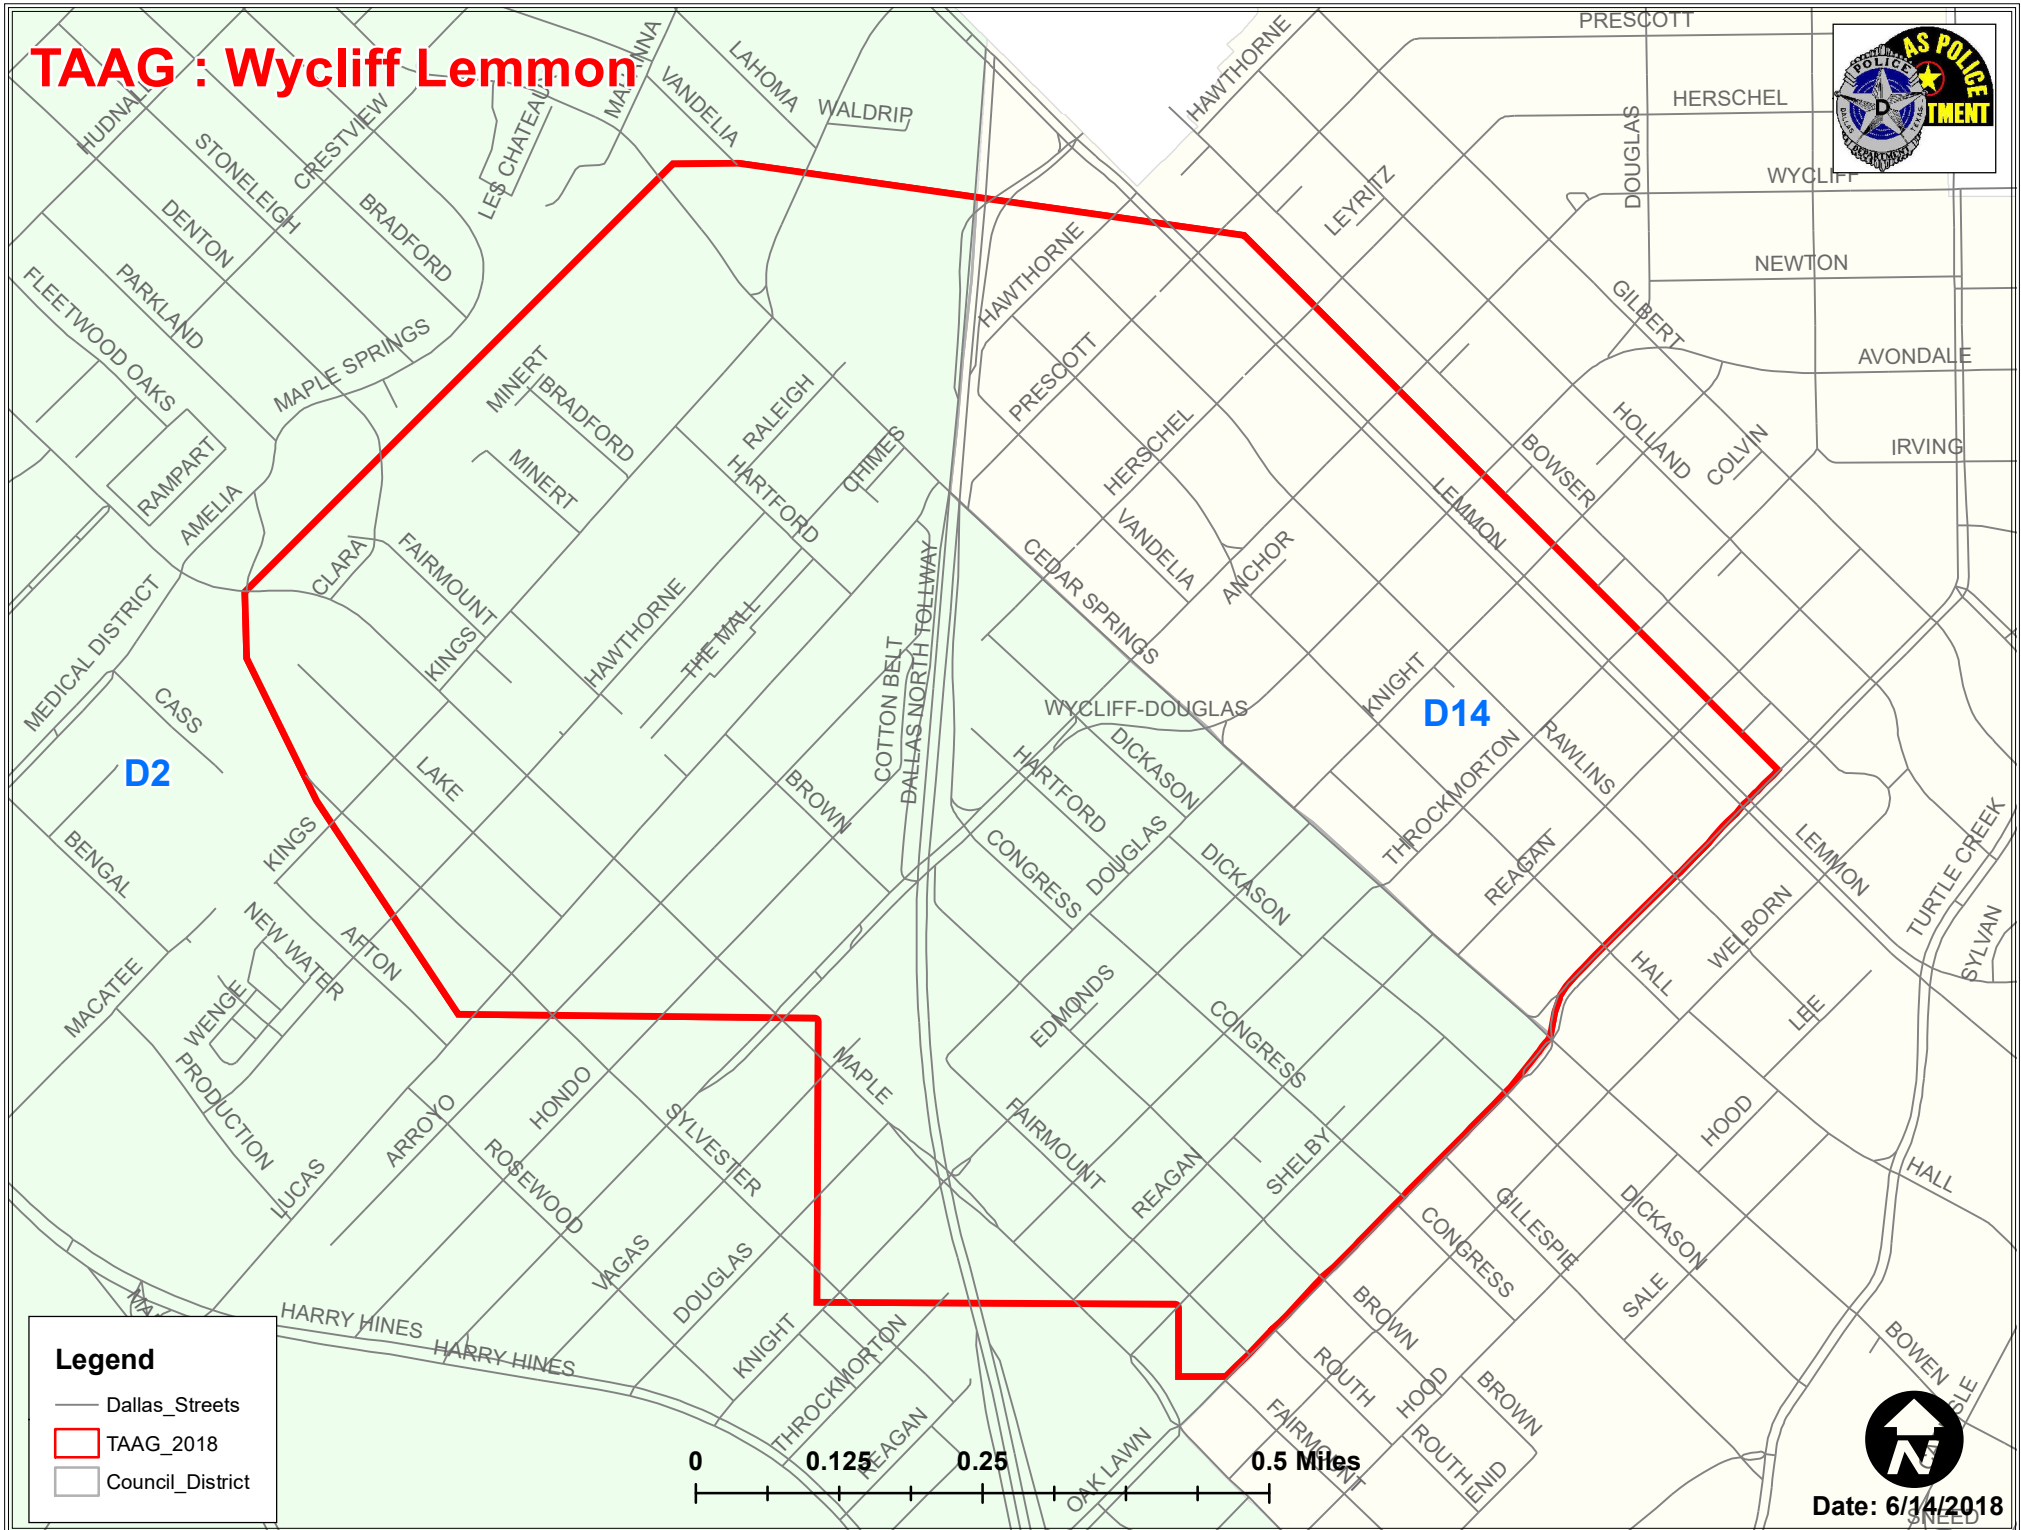

TAAG : Wycliff Lemmon

Legend

- Dallas_Streets
- TAAG_2018
- Council_District

Date: 6/14/2018

Author: #7192