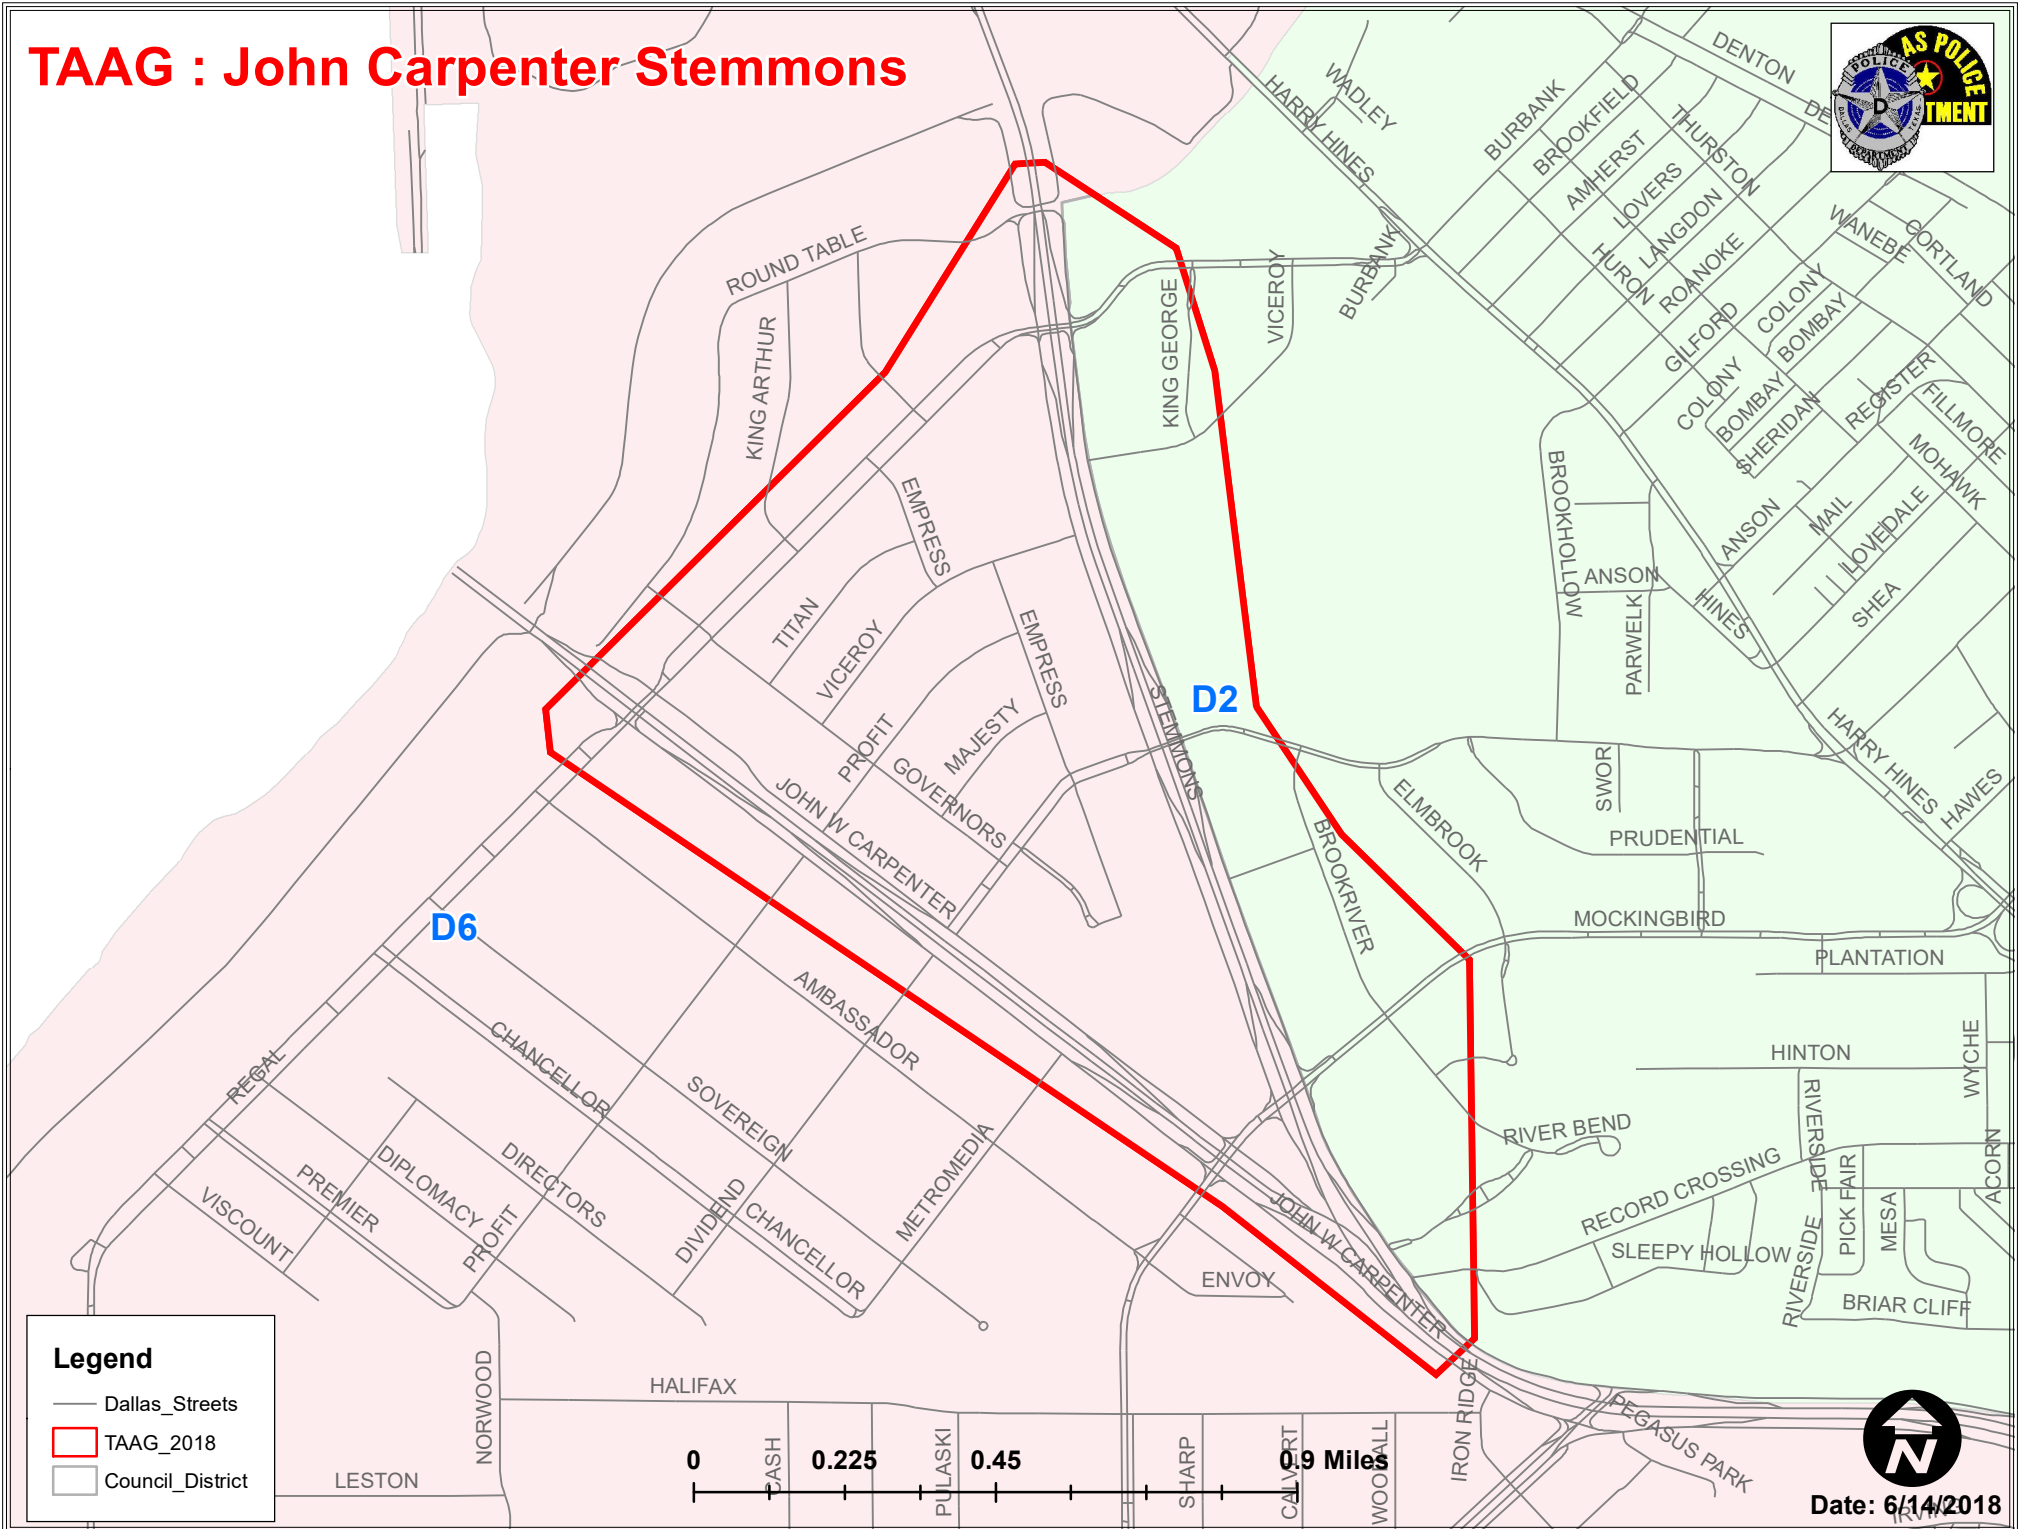

- Legend**
- Dallas_Streets
 - TAAG_2018
 - Council_District

0 0.125 0.25 0.5 Miles

Date: 6/14/2018

Author: #7192

TAAG : Ledbetter Sunnyvale

Legend

- Dallas_Streets
- TAAG_2018
- Council_District

North Arrow

Date: 6/14/2018

TAAG : John Carpenter Stemmons

Legend

- Dallas_Streets
- TAAG_2018
- Council_District

0 0.225 0.45 0.9 Miles

Date: 6/14/2018

Author: #7192

TAAG : FtWorth Davis

Legend

- Dallas_Streets
- TAAG_2018
- Council_District

0 0.1 0.2 0.4 Miles

Date: 6/14/2018

Author: #7192

TAAG : Central Southwestern

Date: 6/14/2018

Author: #7192