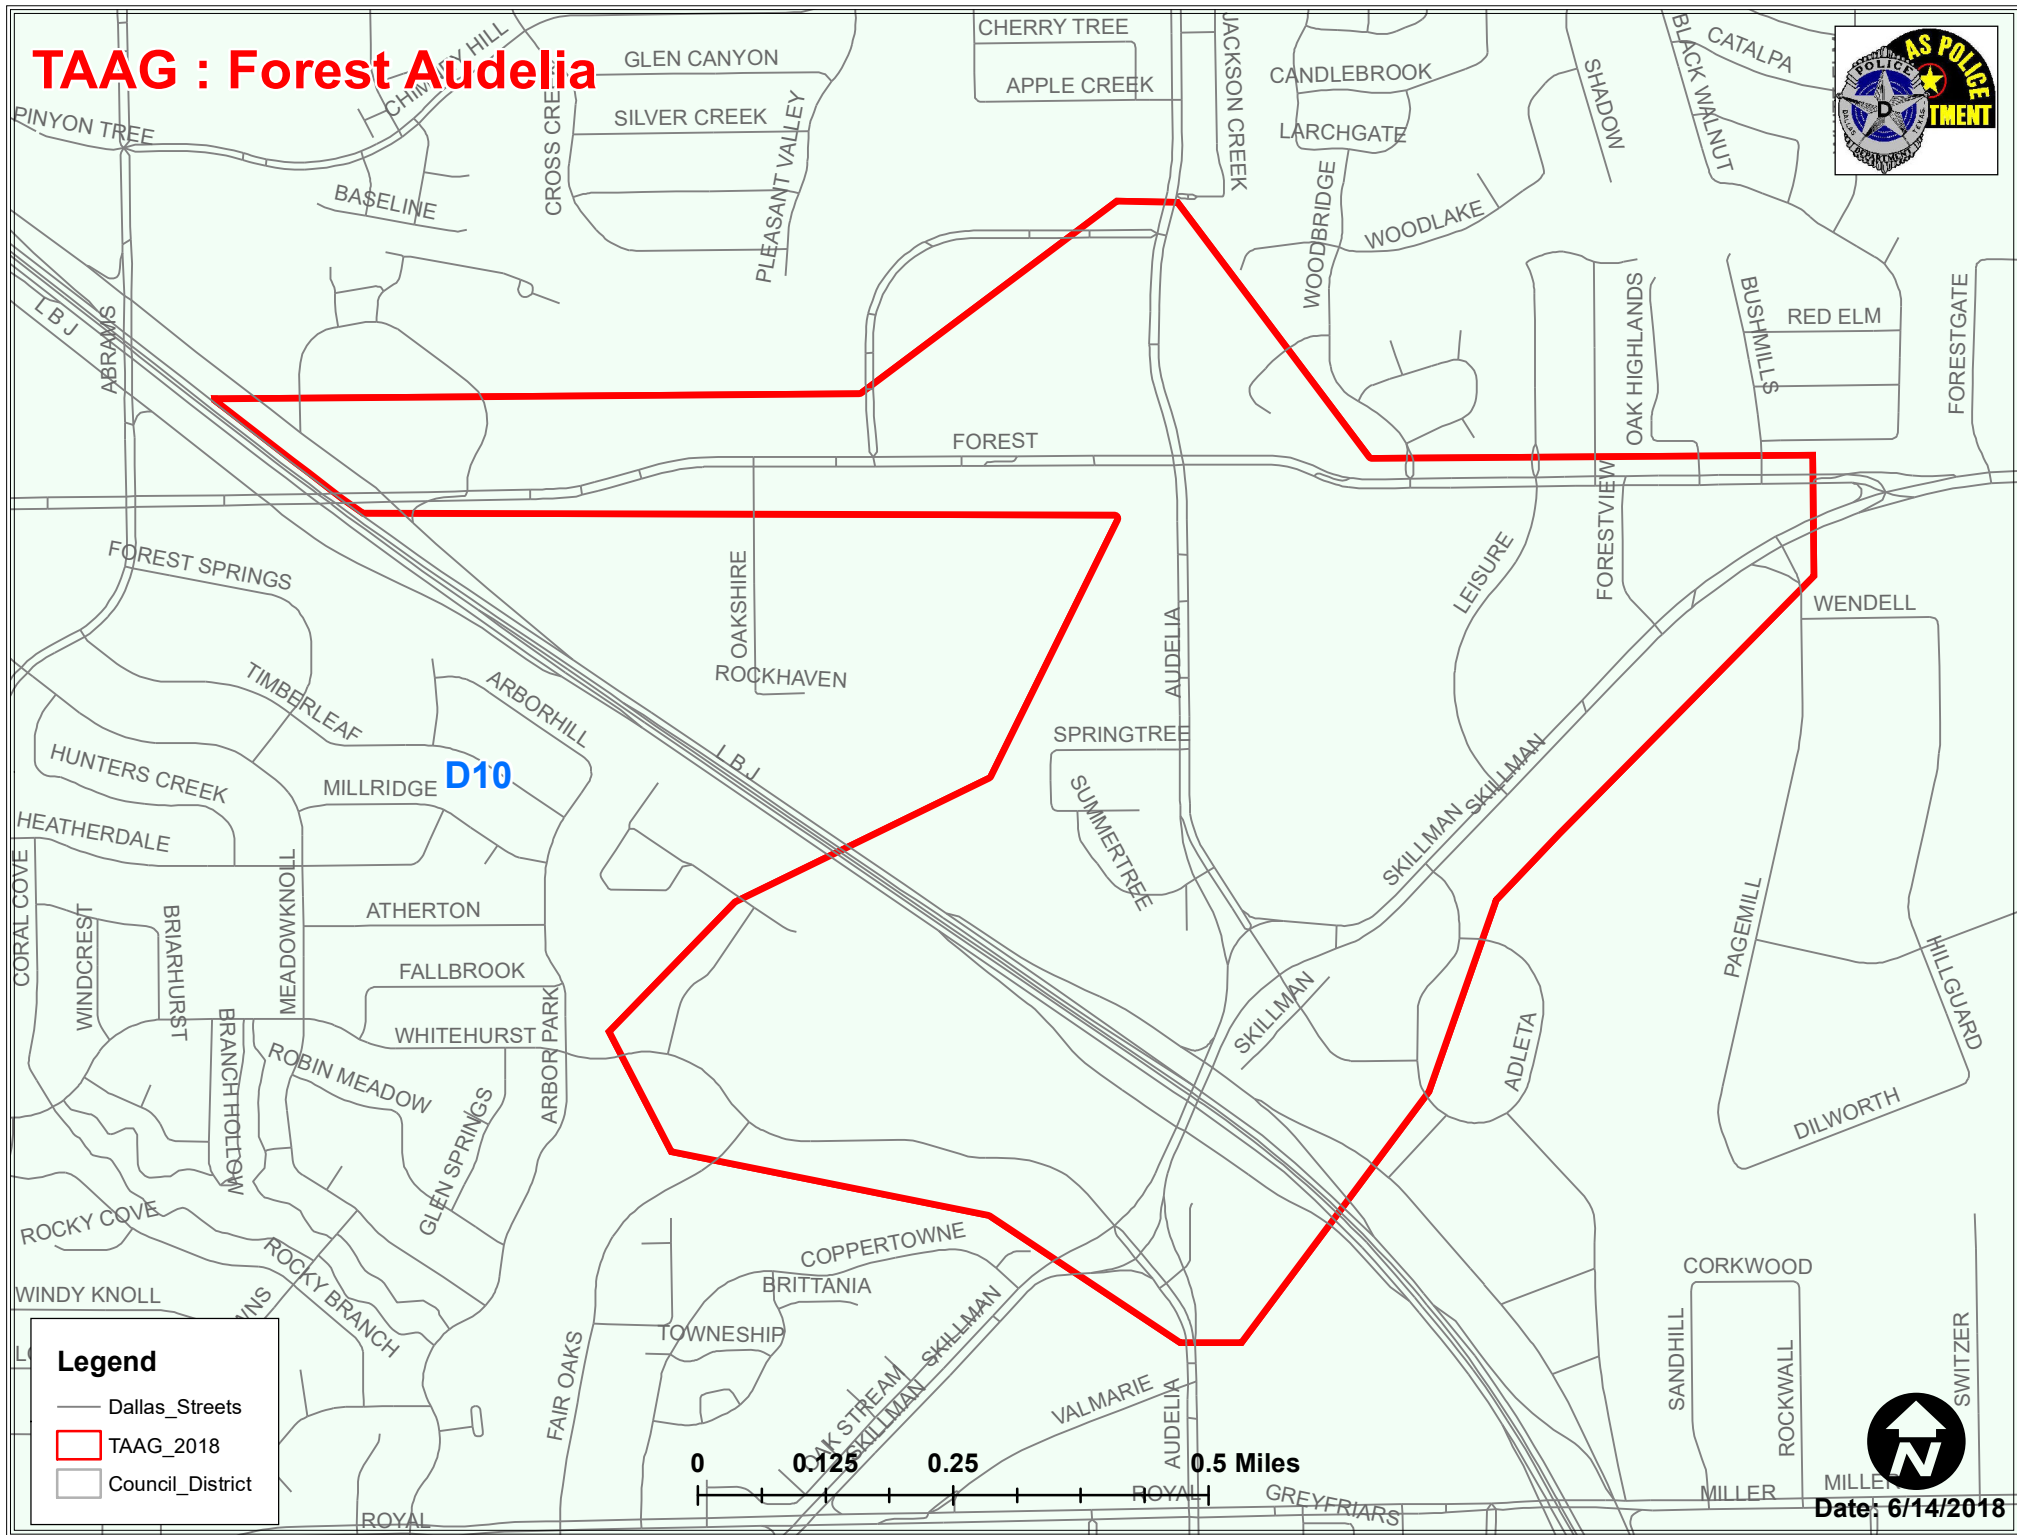

TAAG : Forest Audelia

Legend

- Dallas_Streets
- TAAG_2018
- Council_District

Date: 6/14/2018

Author: #7192