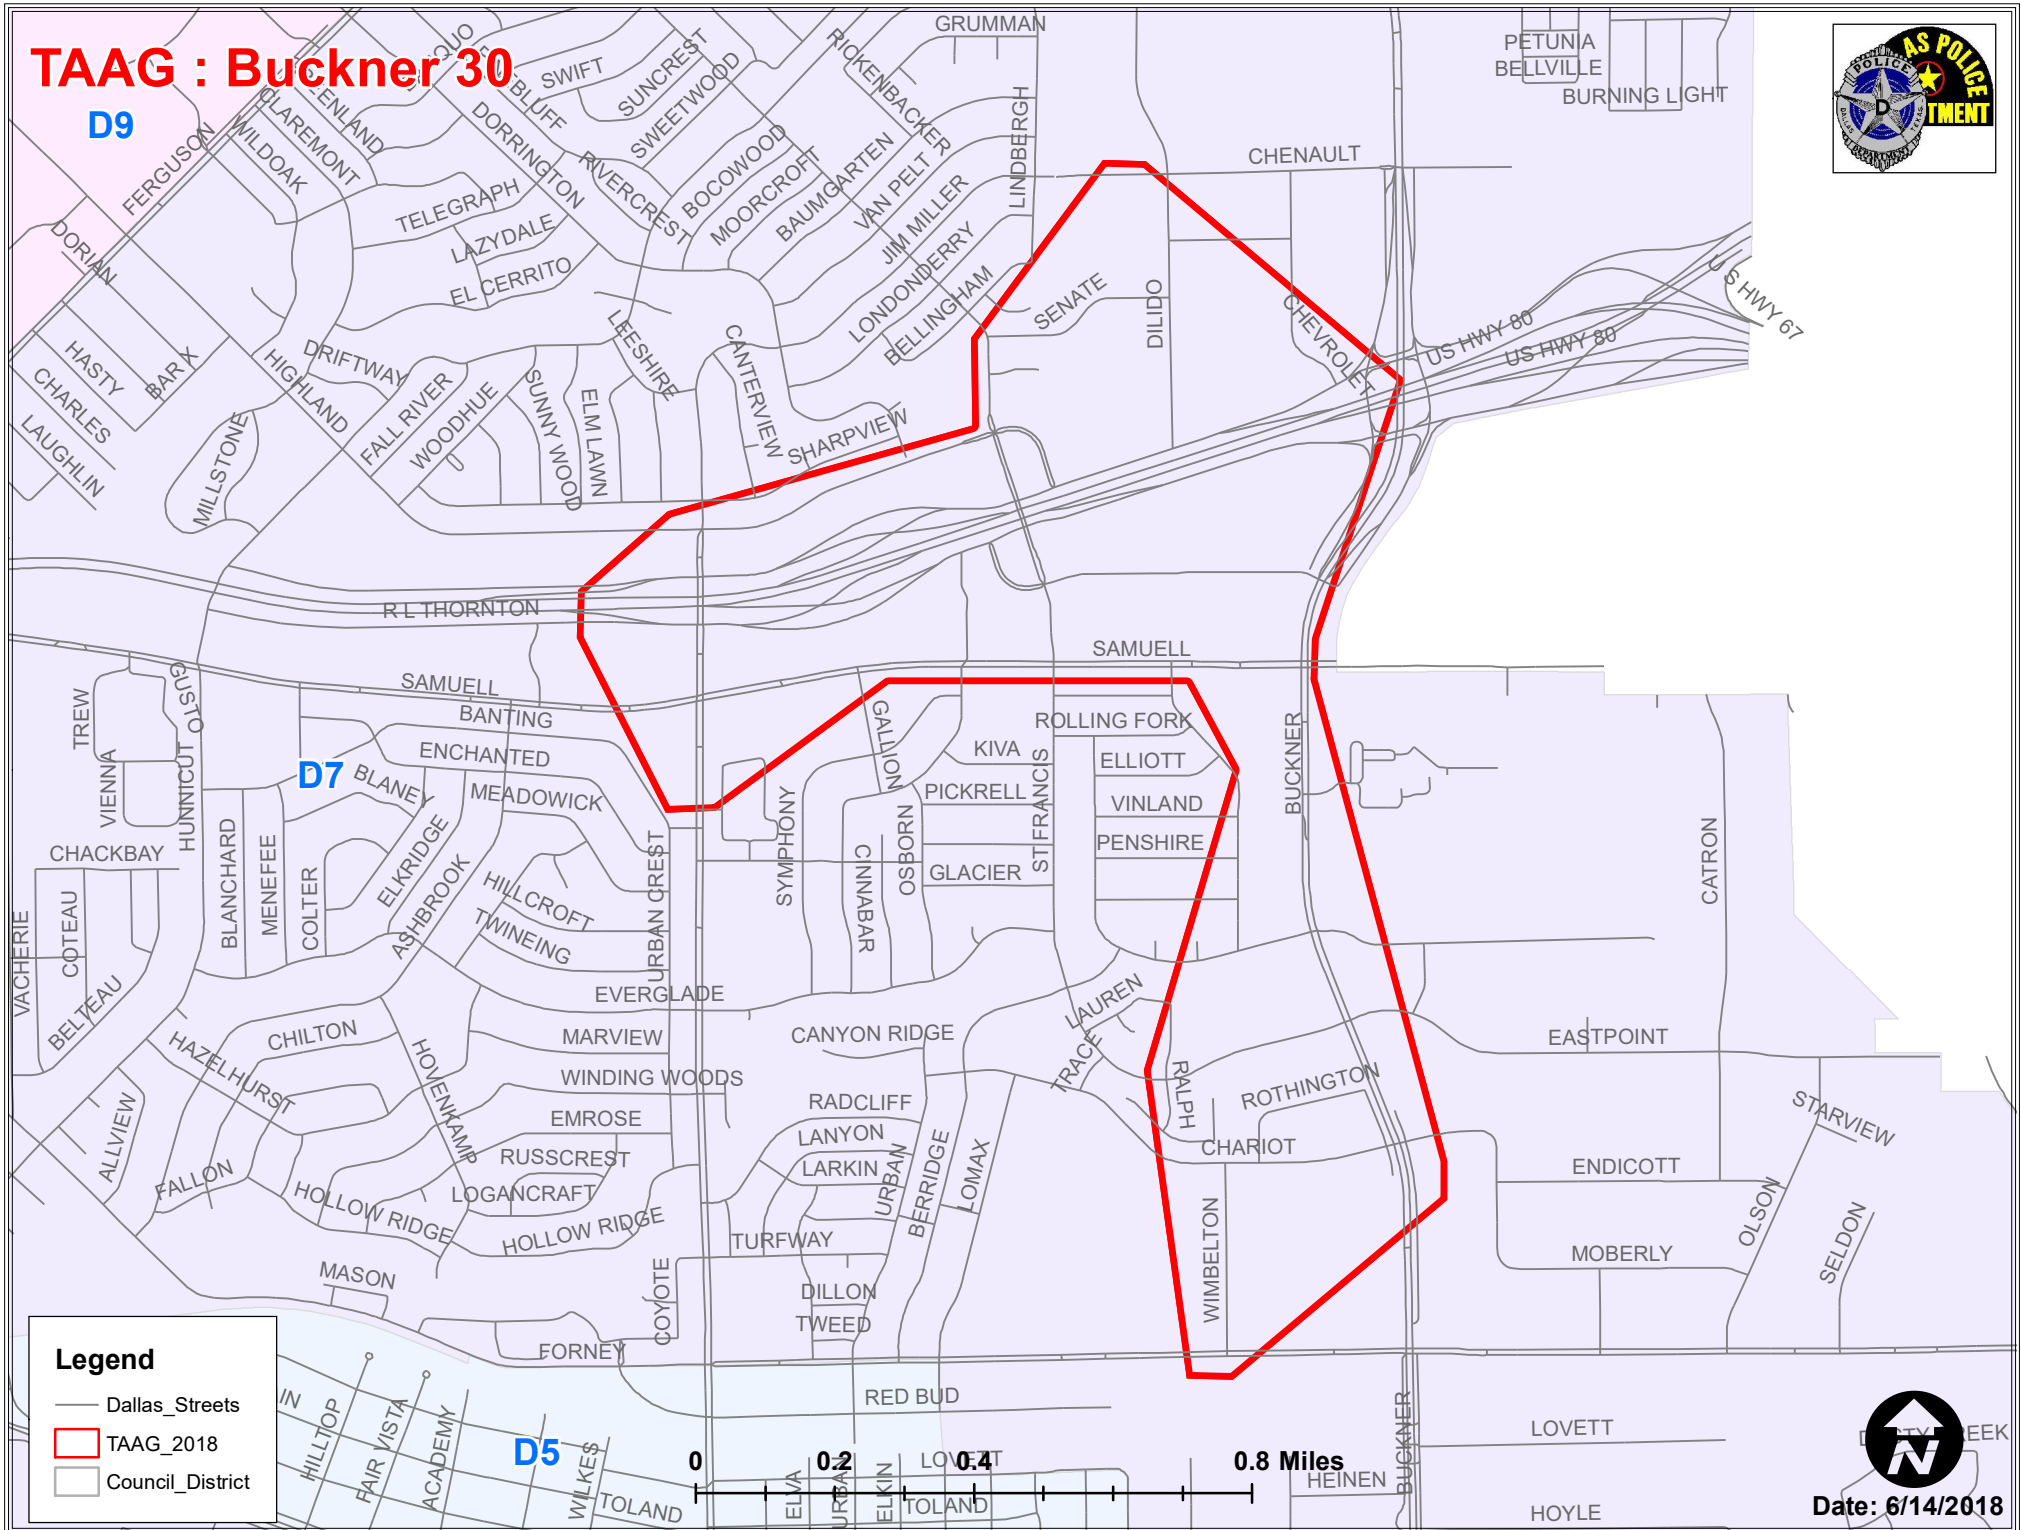

- Dallas_Streets
- TAAG_2018
- Council_District

Date: 6/14/2018

Author: #7192

TAAG : Jefferson Corridor

Date: 6/14/2018

Author: #7192

TAAG : Buckner 30

D9

Legend

- Dallas_Streets
- TAAG_2018
- Council_District

0 0.2 0.4 0.8 Miles

Date: 6/14/2018

Author: #7192

TAAG : Simpson Stuart Bonnieview

TAAG : CampWisdom Westmoreland

Legend