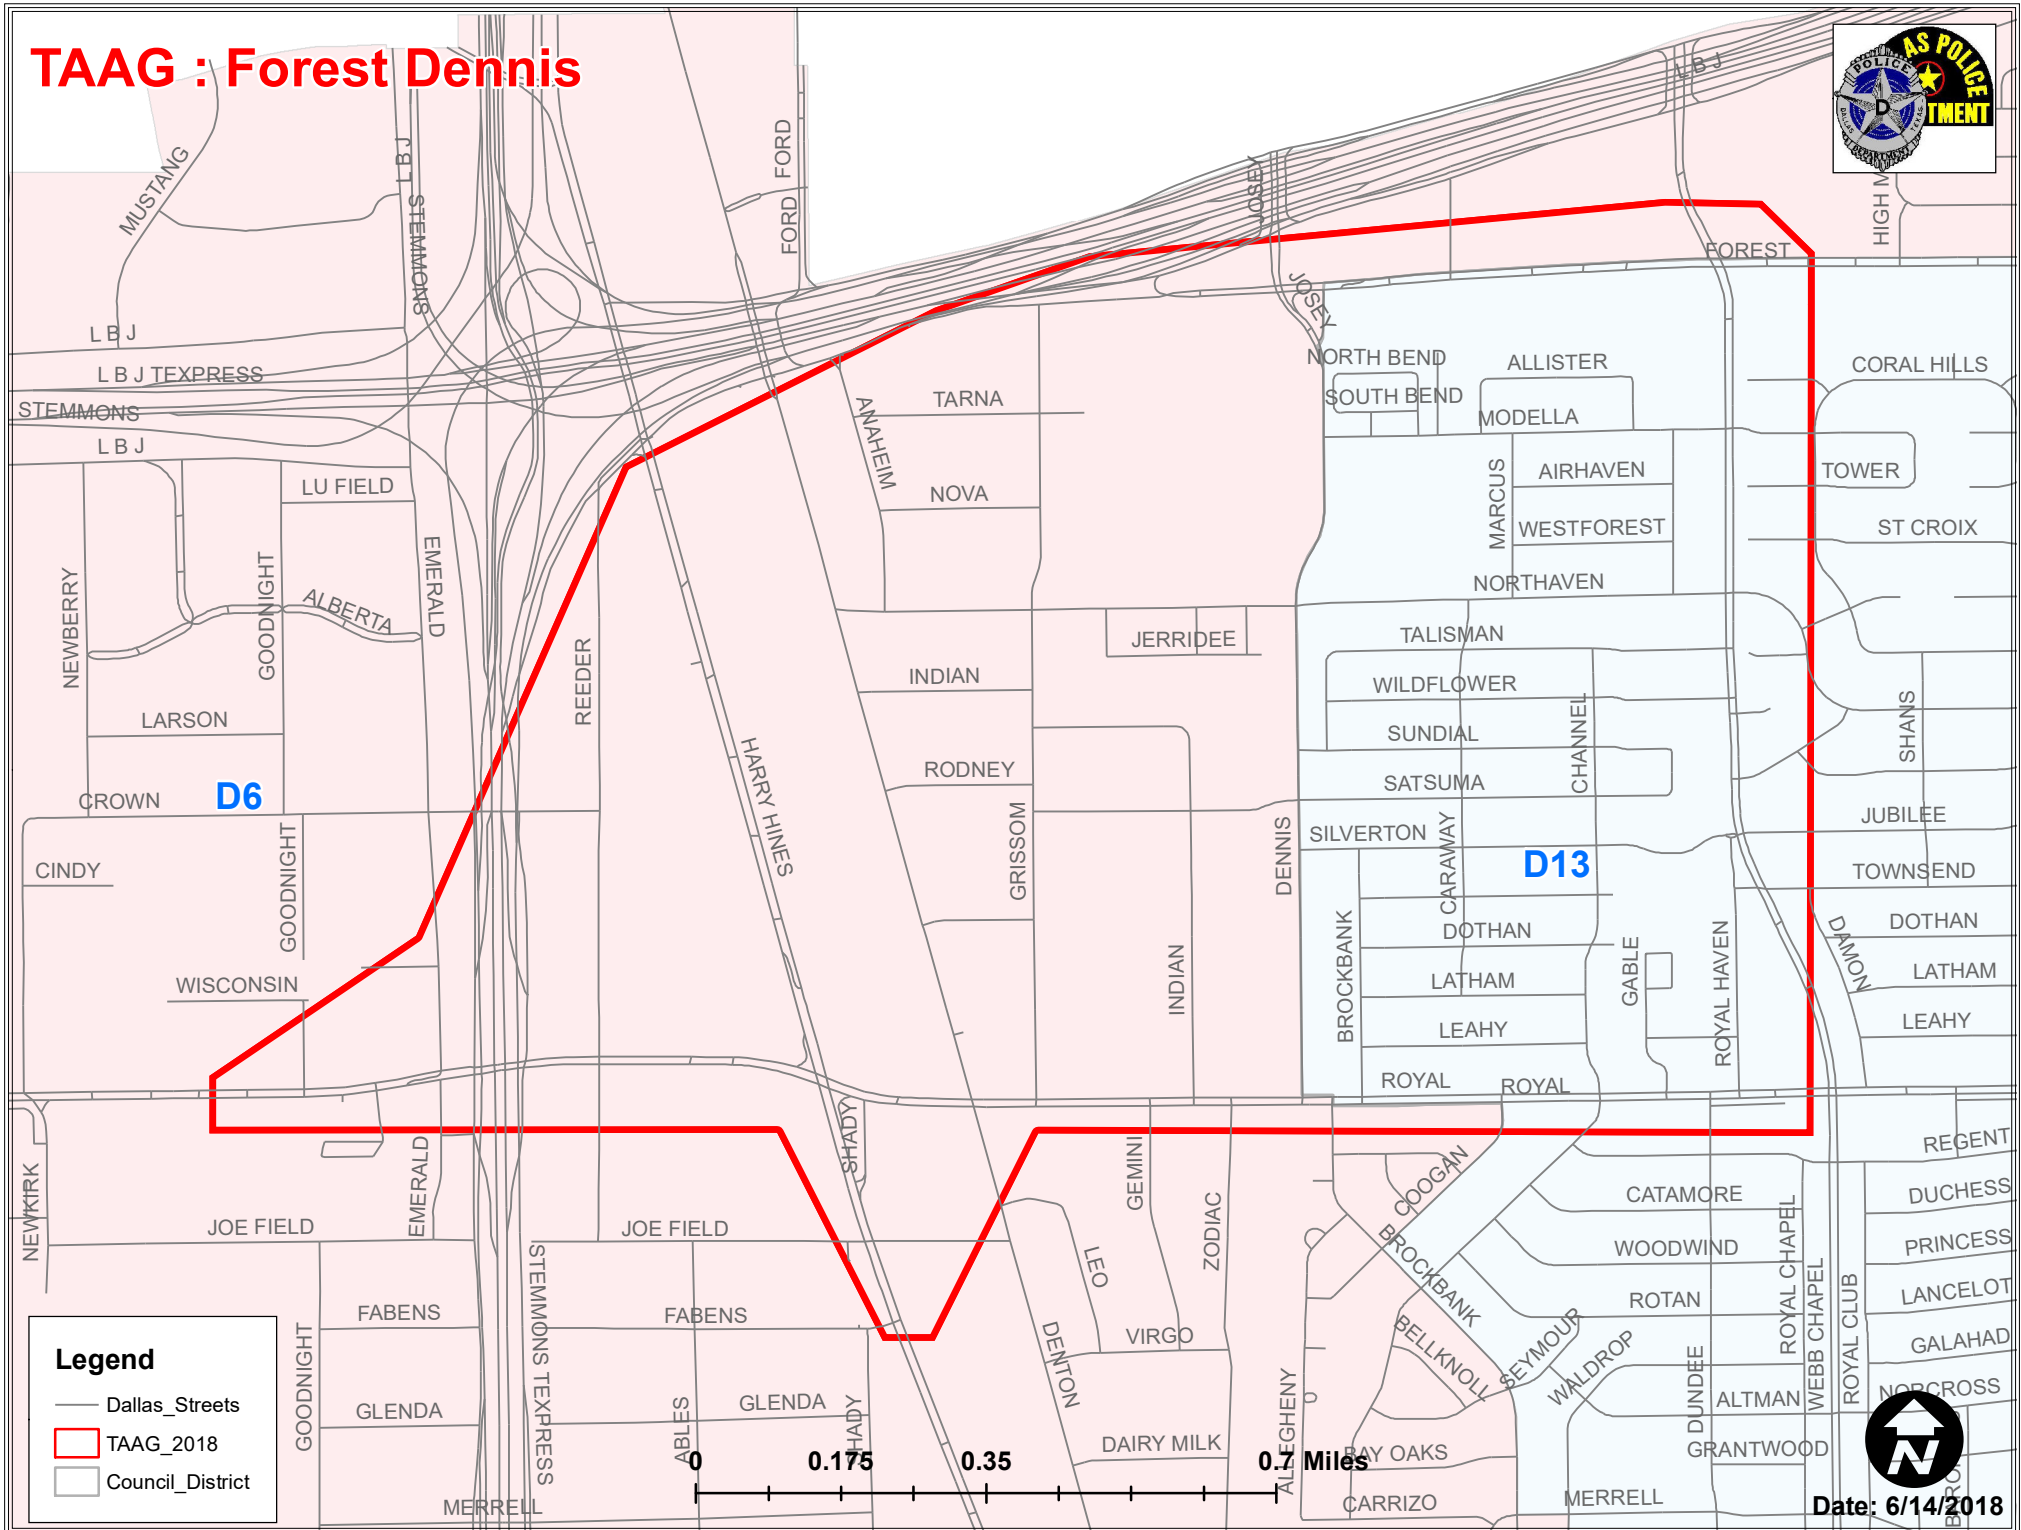

TAAG : Forest Dennis