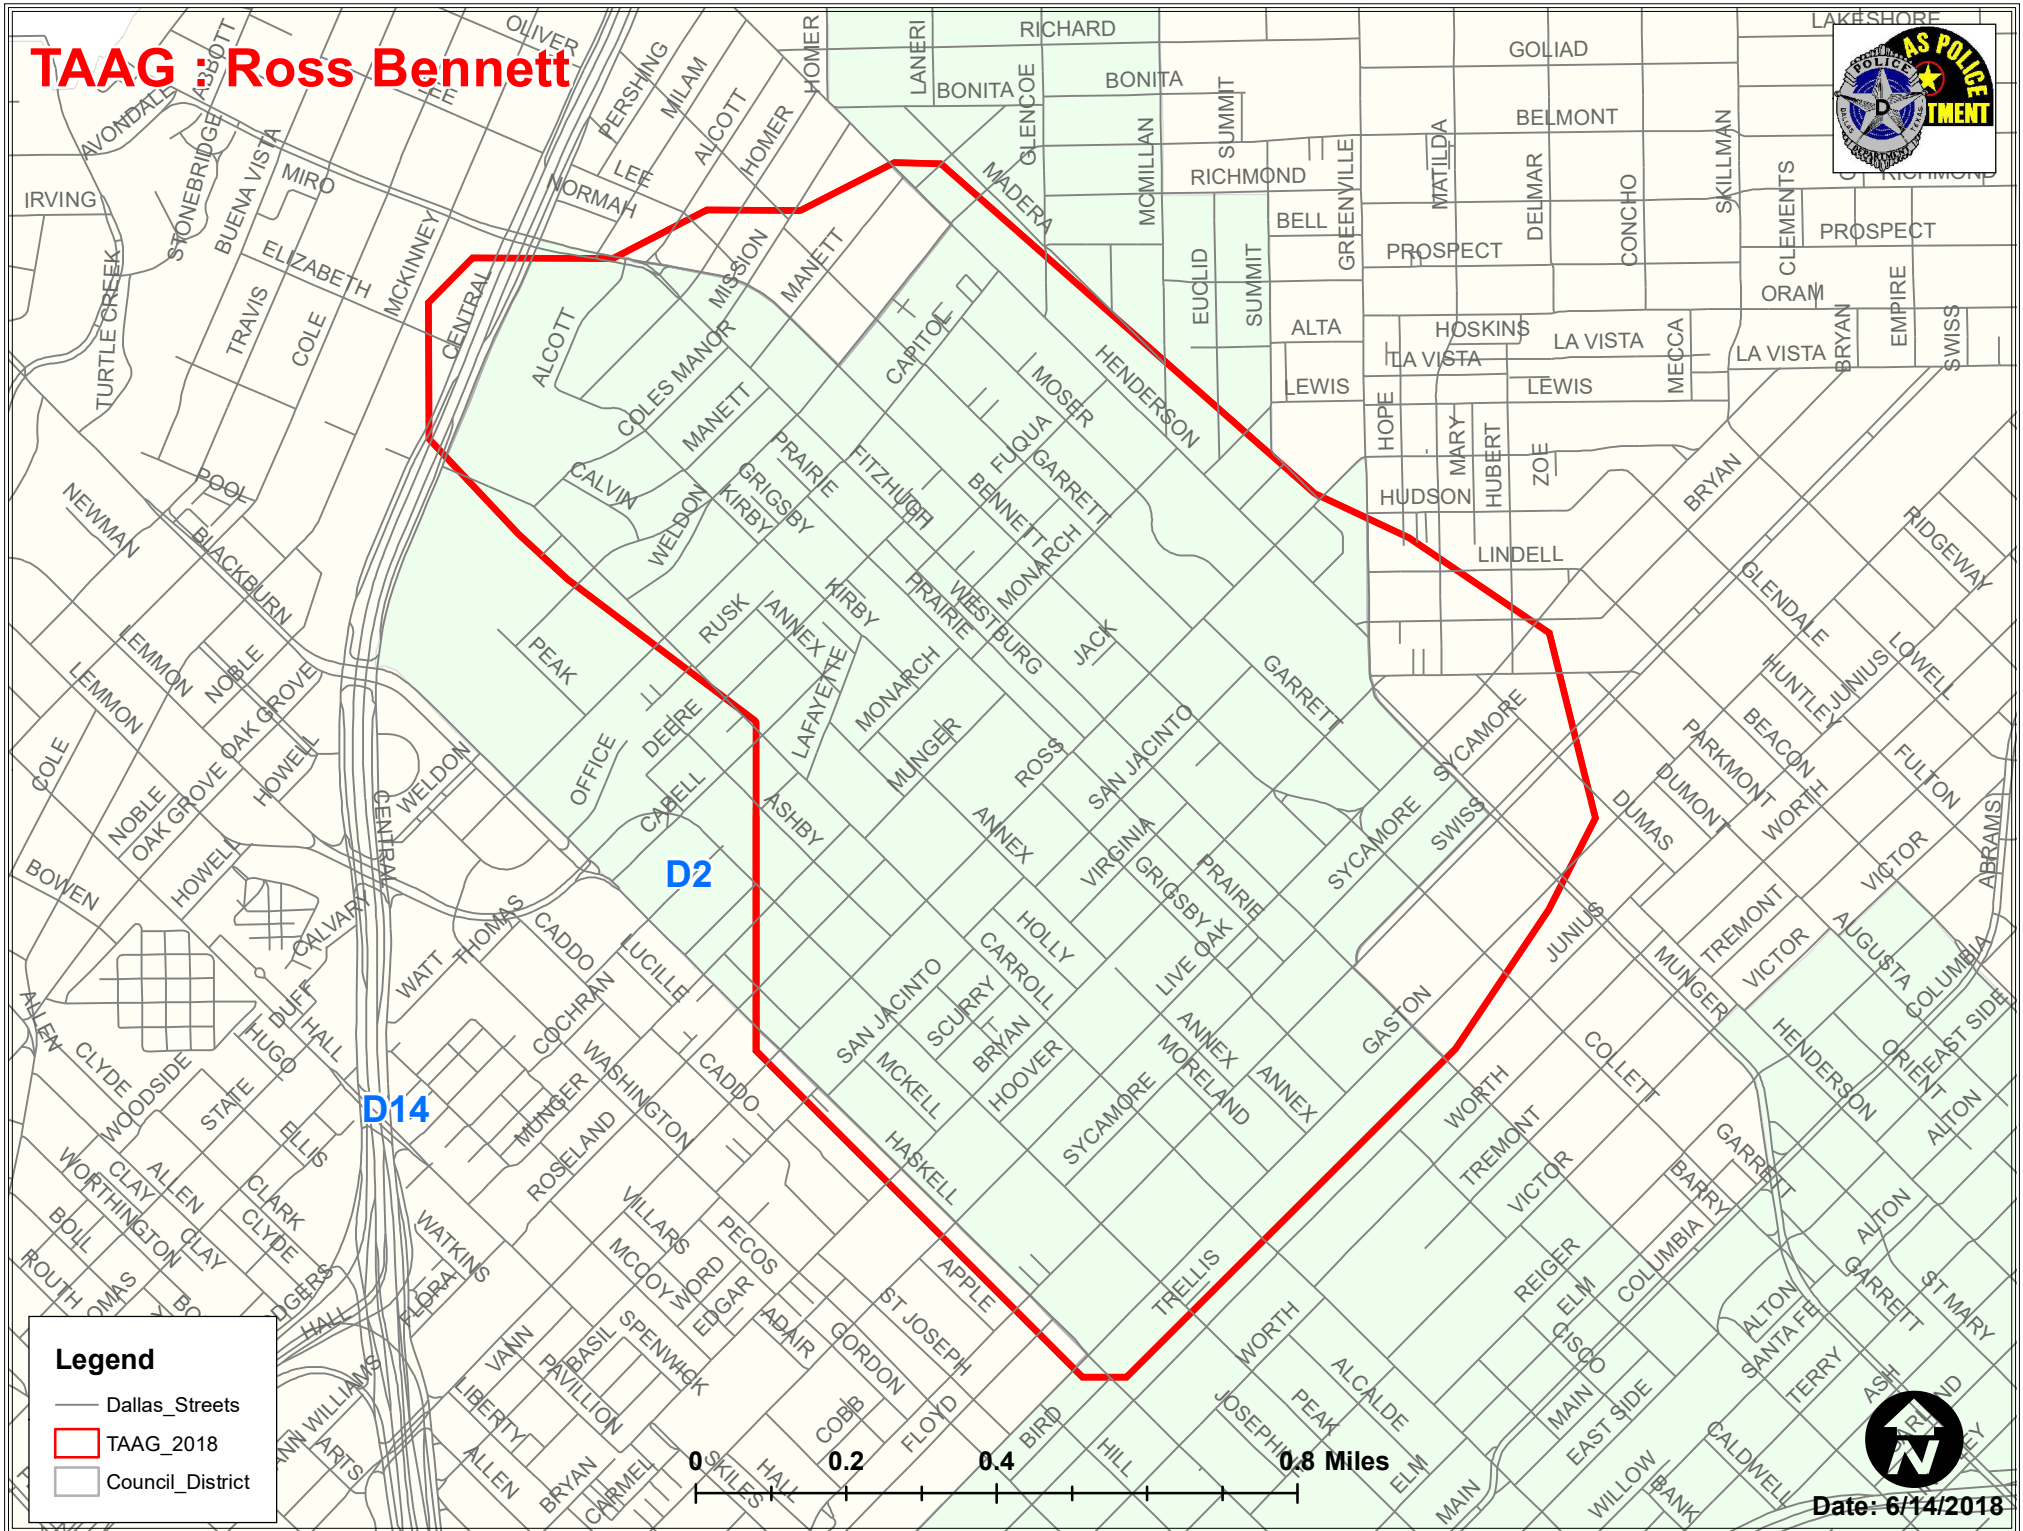

TAAG : Ross Bennett

Date: 6/14/2018

Author: #7192