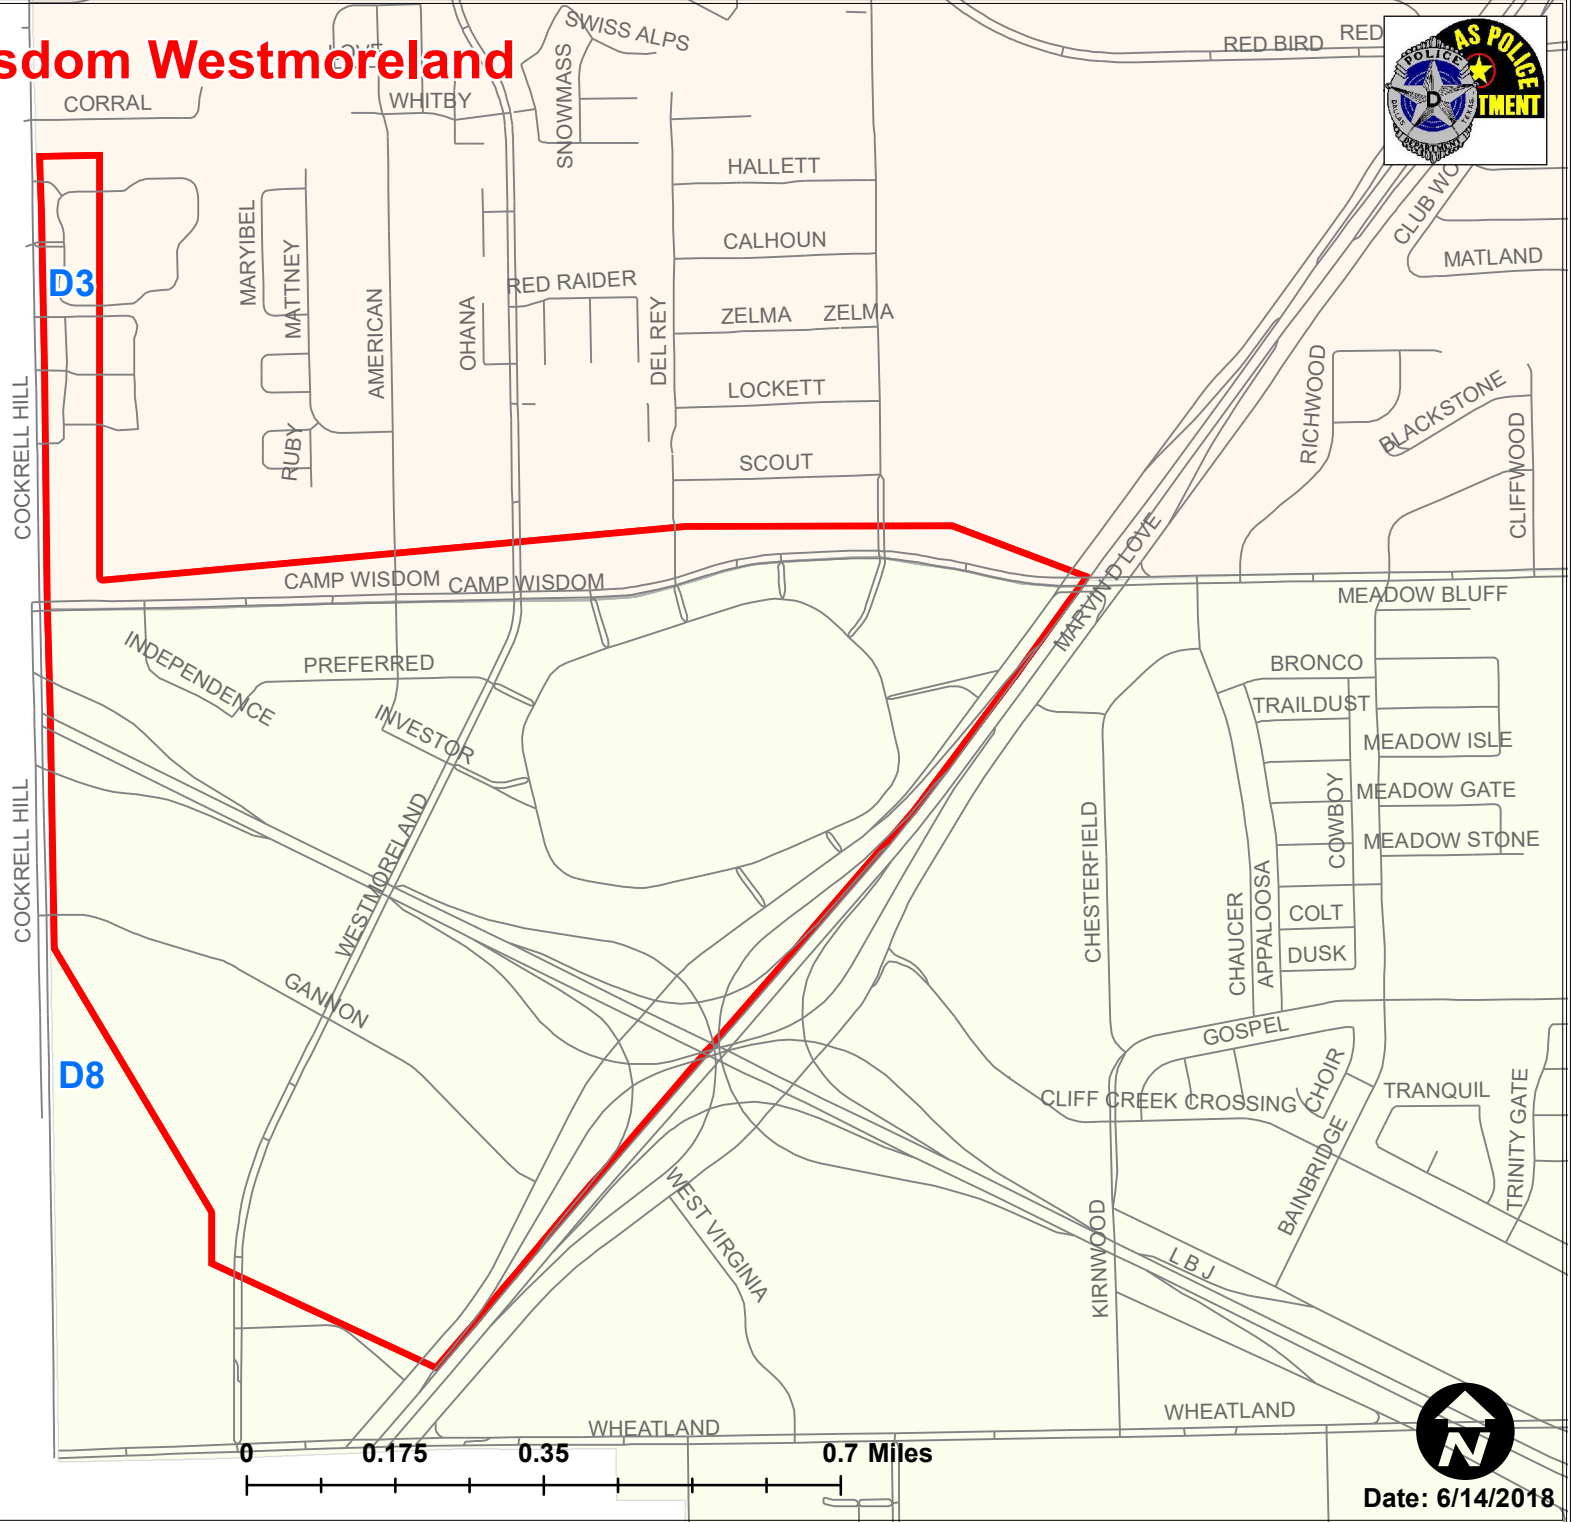

- Dallas_Streets
- TAAG_2018
- Council_District

Date: 6/14/2018

Author: #7192

TAAG : Jefferson Corridor

Date: 6/14/2018

Author: #7192

TAAG : Buckner 30

D9

Legend

- Dallas_Streets
- TAAG_2018
- Council_District

0 0.2 0.4 0.8 Miles

Date: 6/14/2018

Author: #7192

TAAG : Simpson Stuart Bonnieview

TAAG : CampWisdom Westmoreland

Legend

- Dallas_Streets
- TAAG_2018
- Council_District

Date: 6/14/2018

Author: #7192

TAAG : NWHwy WaltonWalker

Legend

- Dallas_Streets
- ▭ TAAG_2018
- ▭ Council_District

0 0.175 0.35 0.7 Miles

Date: 6/14/2018

Legend

- Dallas_Streets
- TAAG_2018
- Council_District

TAAG : Greenville LBJ

TAAG : Lake June Buckner

Legend

- Dallas_Streets
- █ TAAG_2018
- ▭ Council_District

0 0.325 0.65 1.3 Miles

Date: 6/14/2018