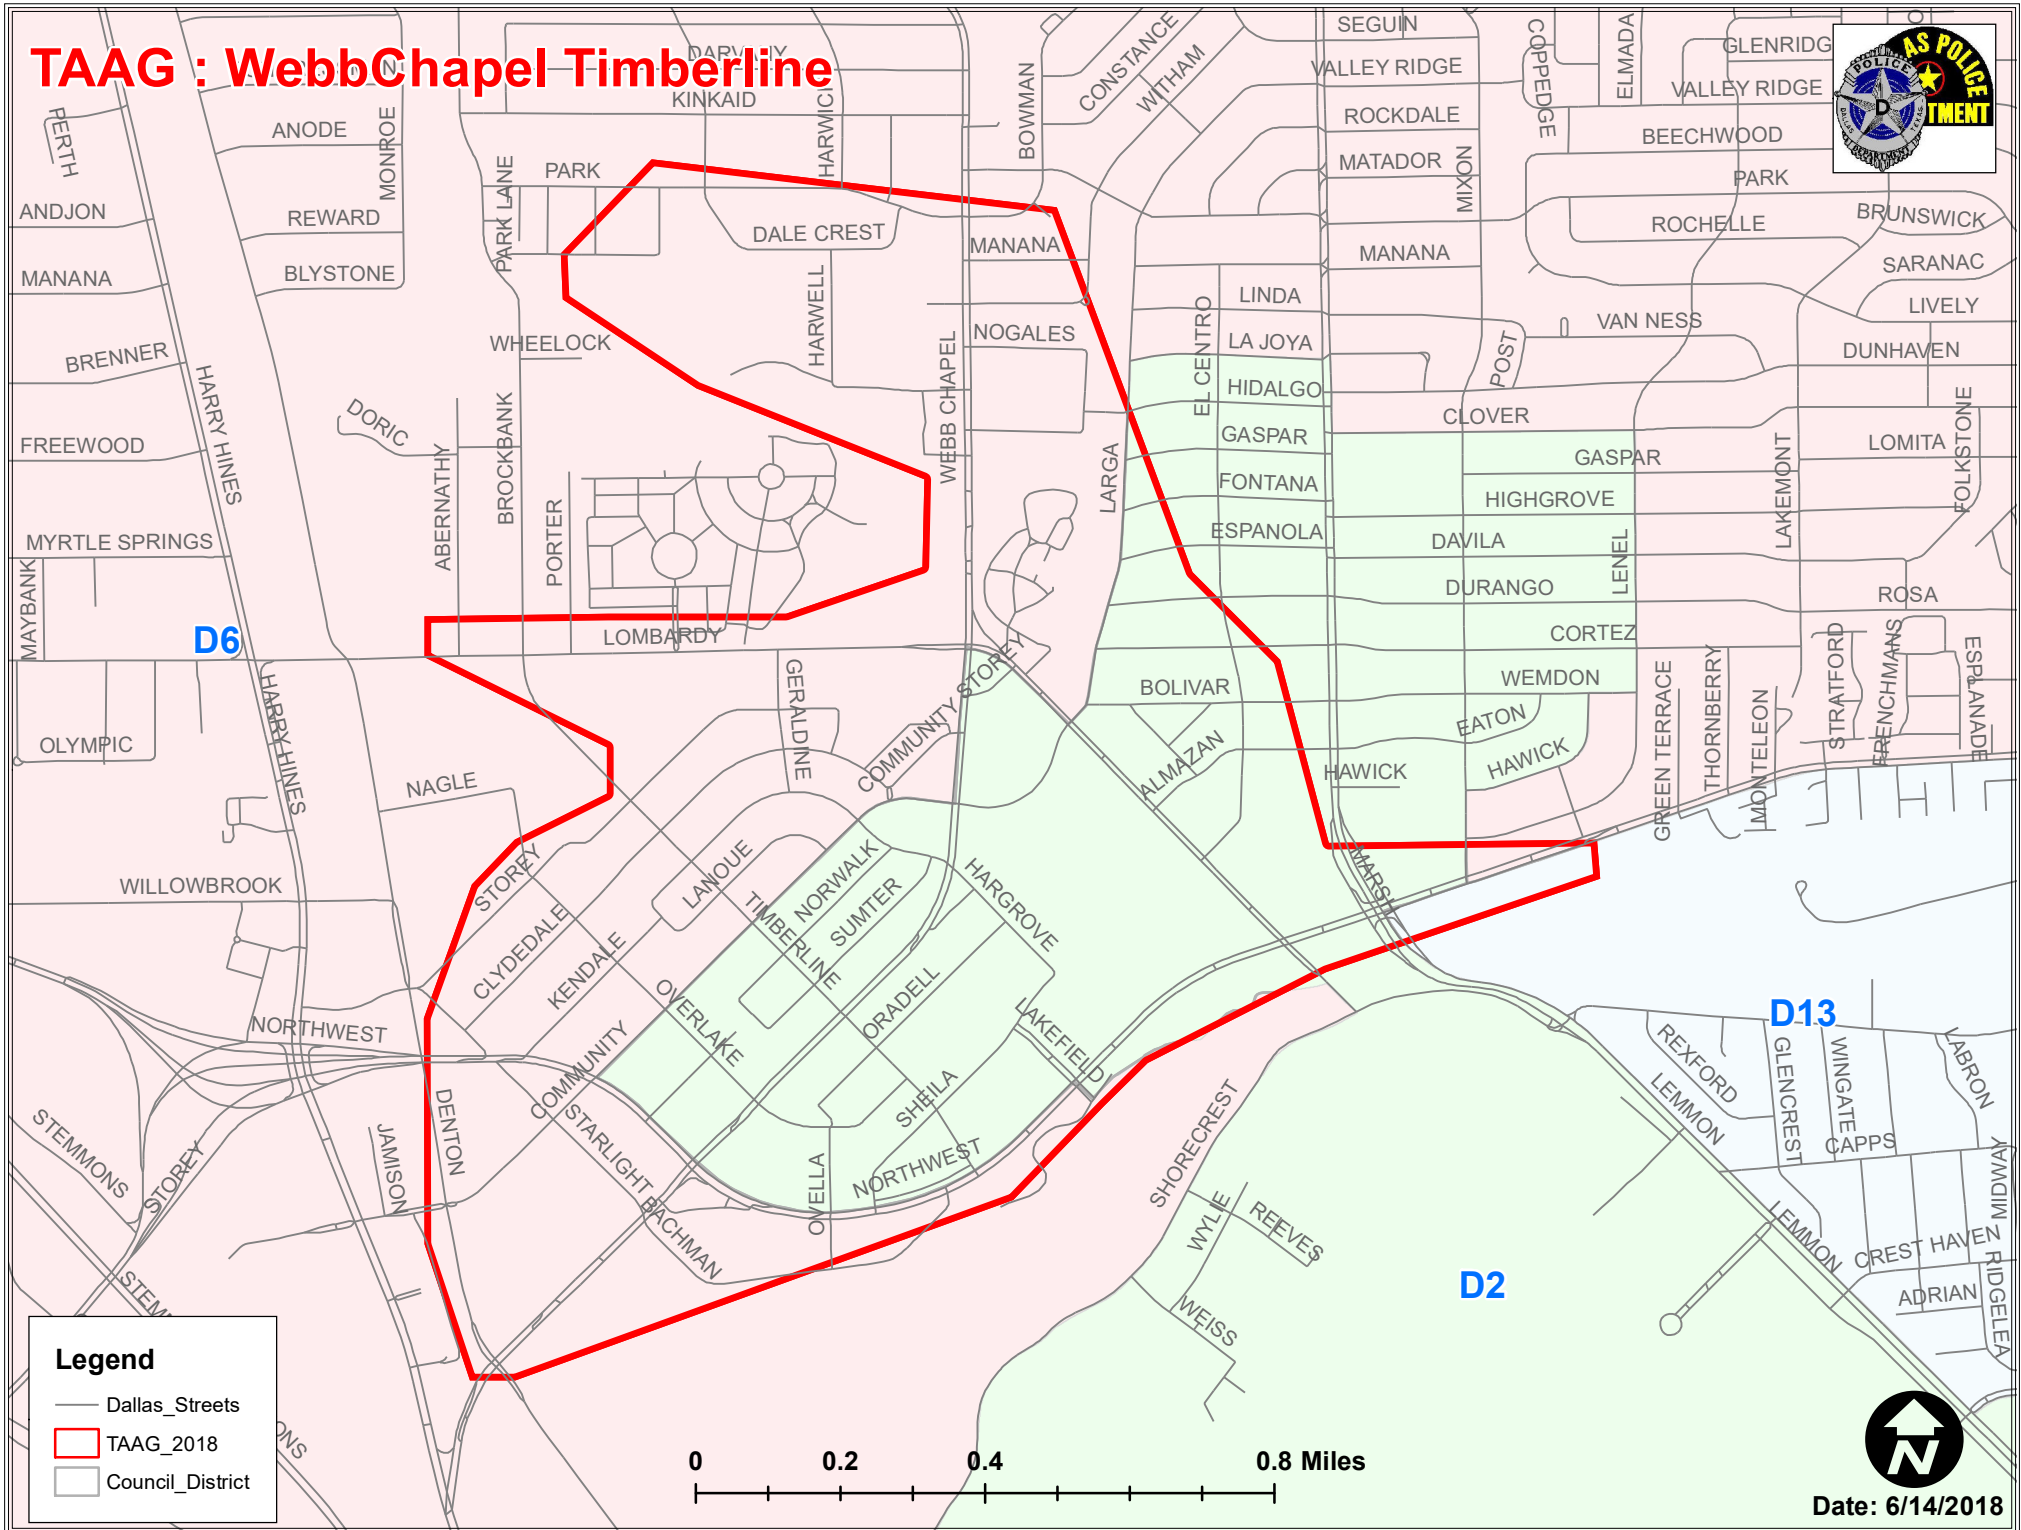

TAAG : WebbChapel Timberline

Legend

- Dallas_Streets
- TAAG_2018
- Council_District

Date: 6/14/2018

Author: #7192

TAAG: Five Points

Legend

- Dallas_Streets
- TAAG_2018
- Council_District