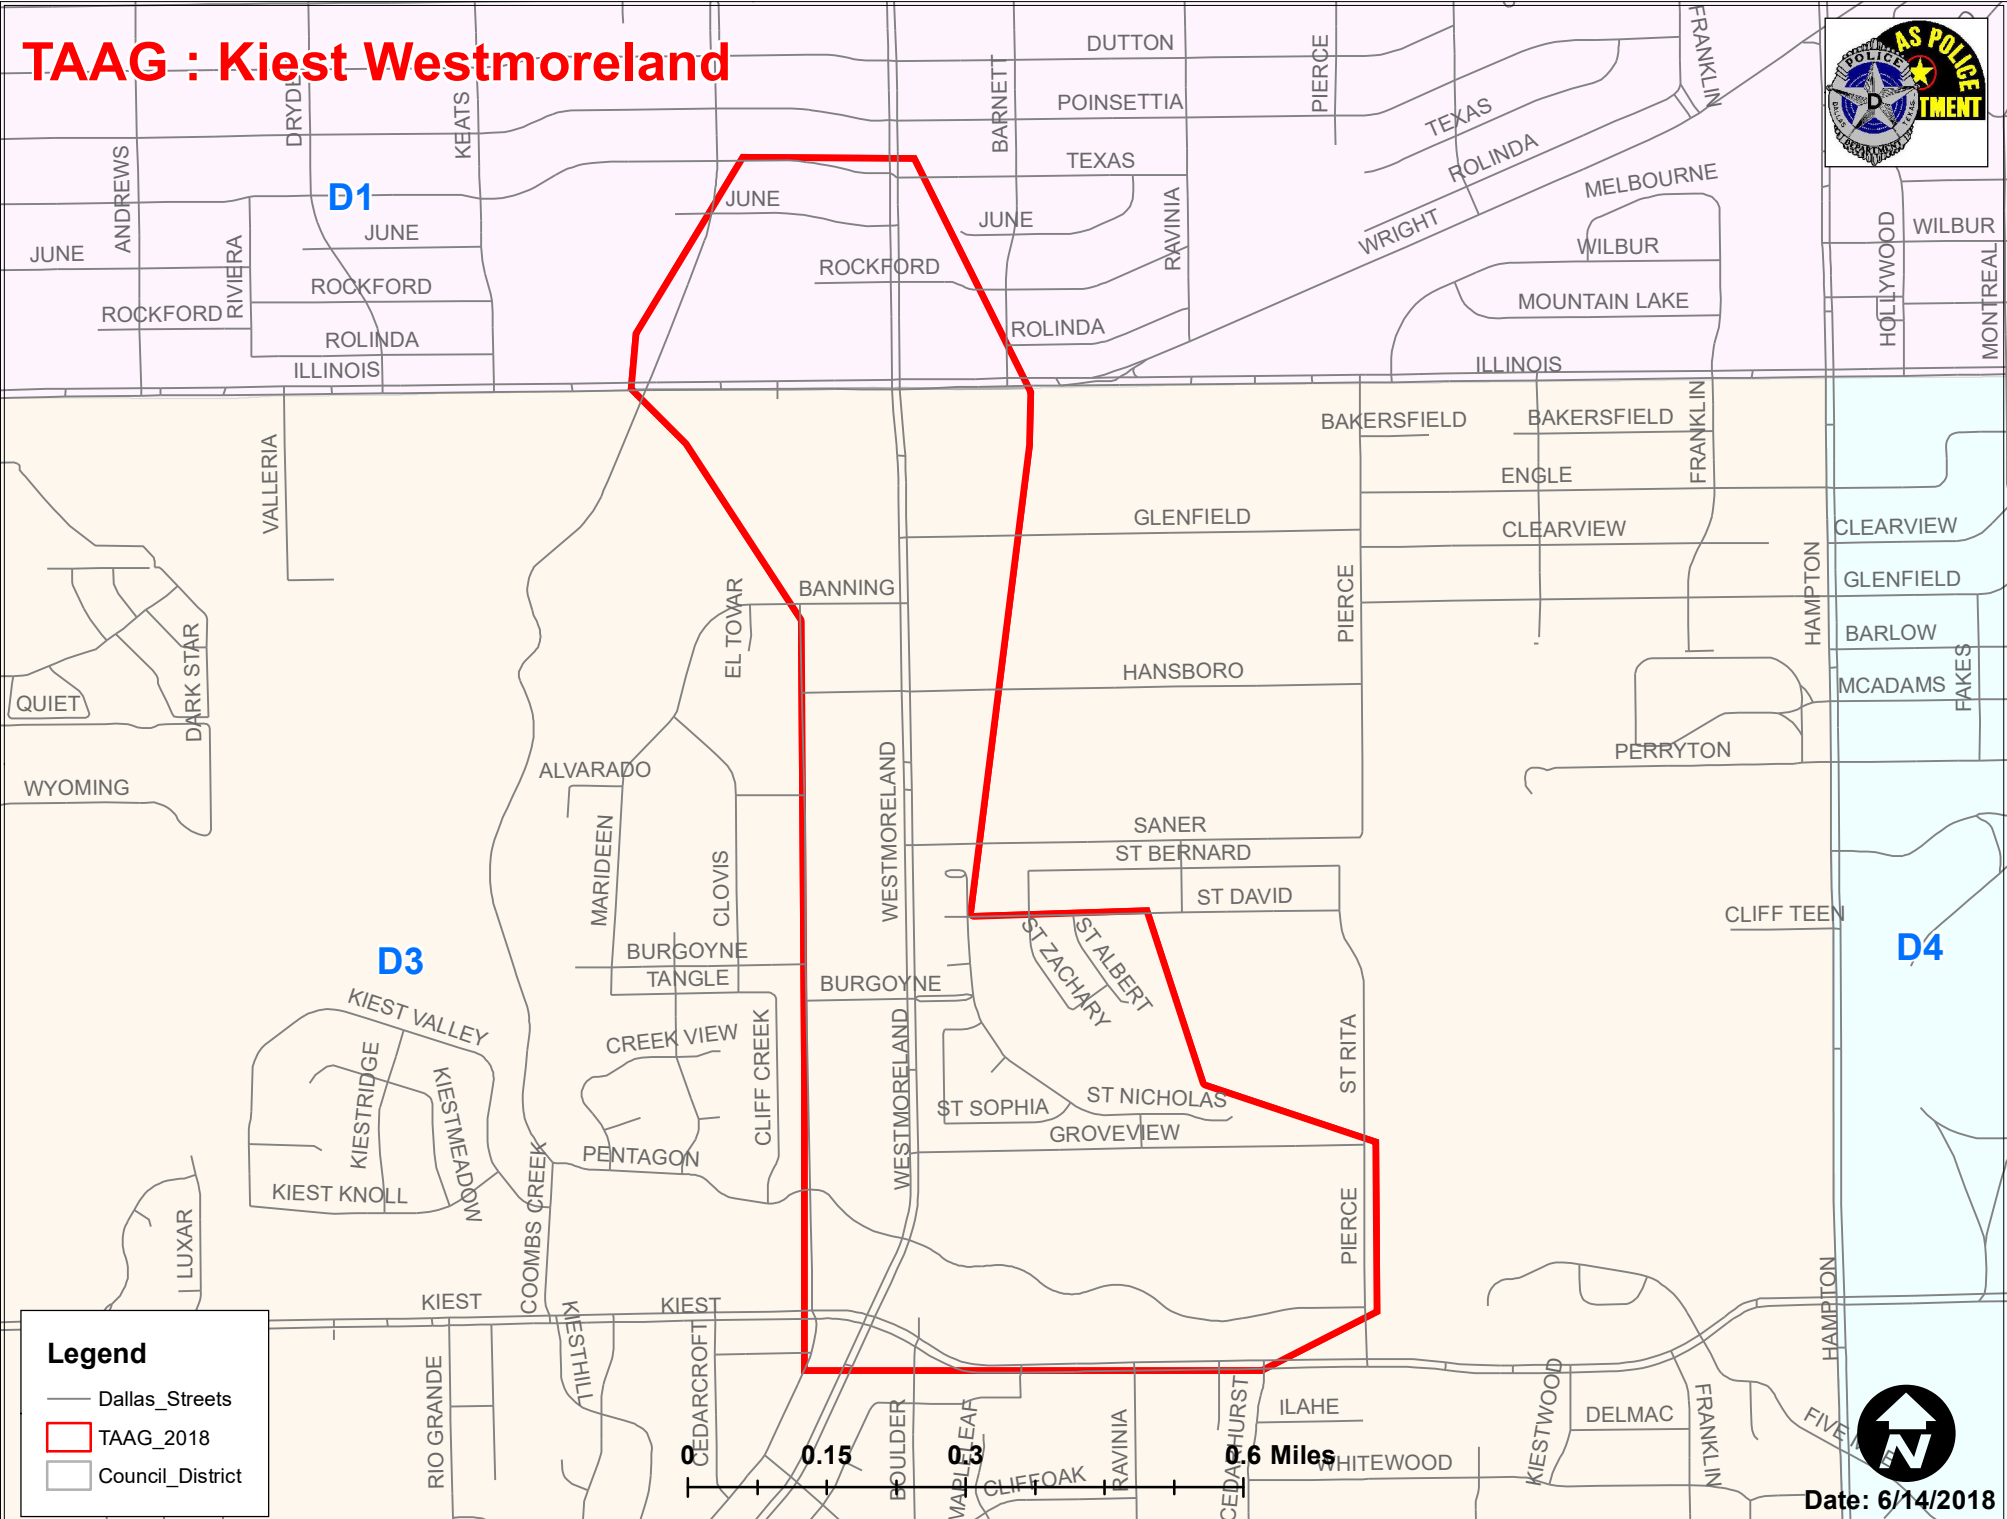

TAAG : Kiest Westmoreland

Legend

- Dallas_Streets
- TAAG_2018
- Council_District

Date: 6/14/2018

Author: #7192