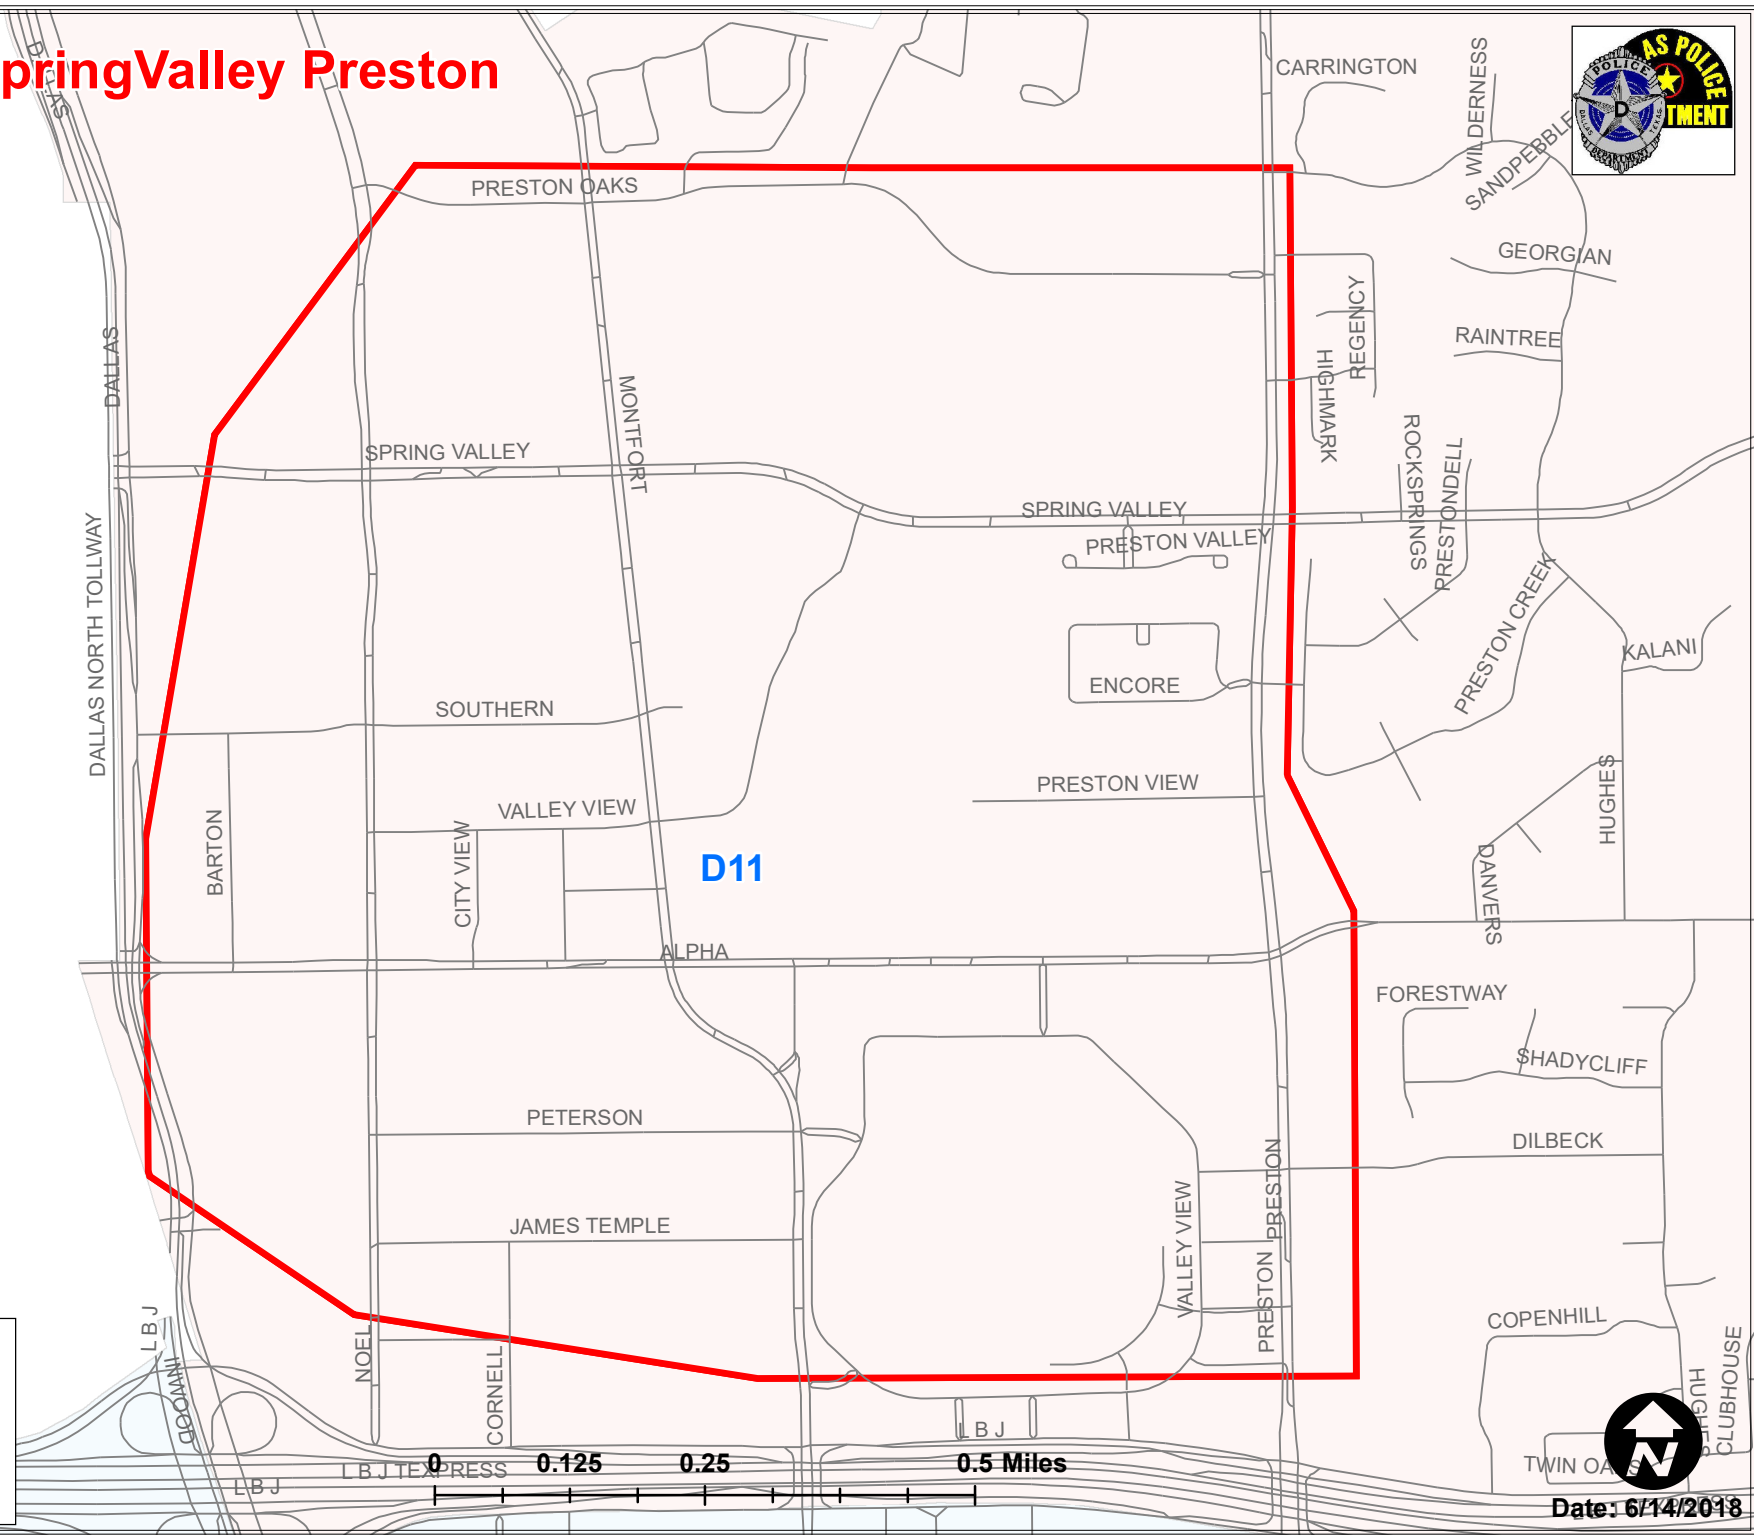

TAAG : SpringValley Preston

Legend

- Dallas_Streets
- TAAG_2018
- Council_District

0 0.125 0.25 0.5 Miles

Date: 6/14/2018

Author: #7192