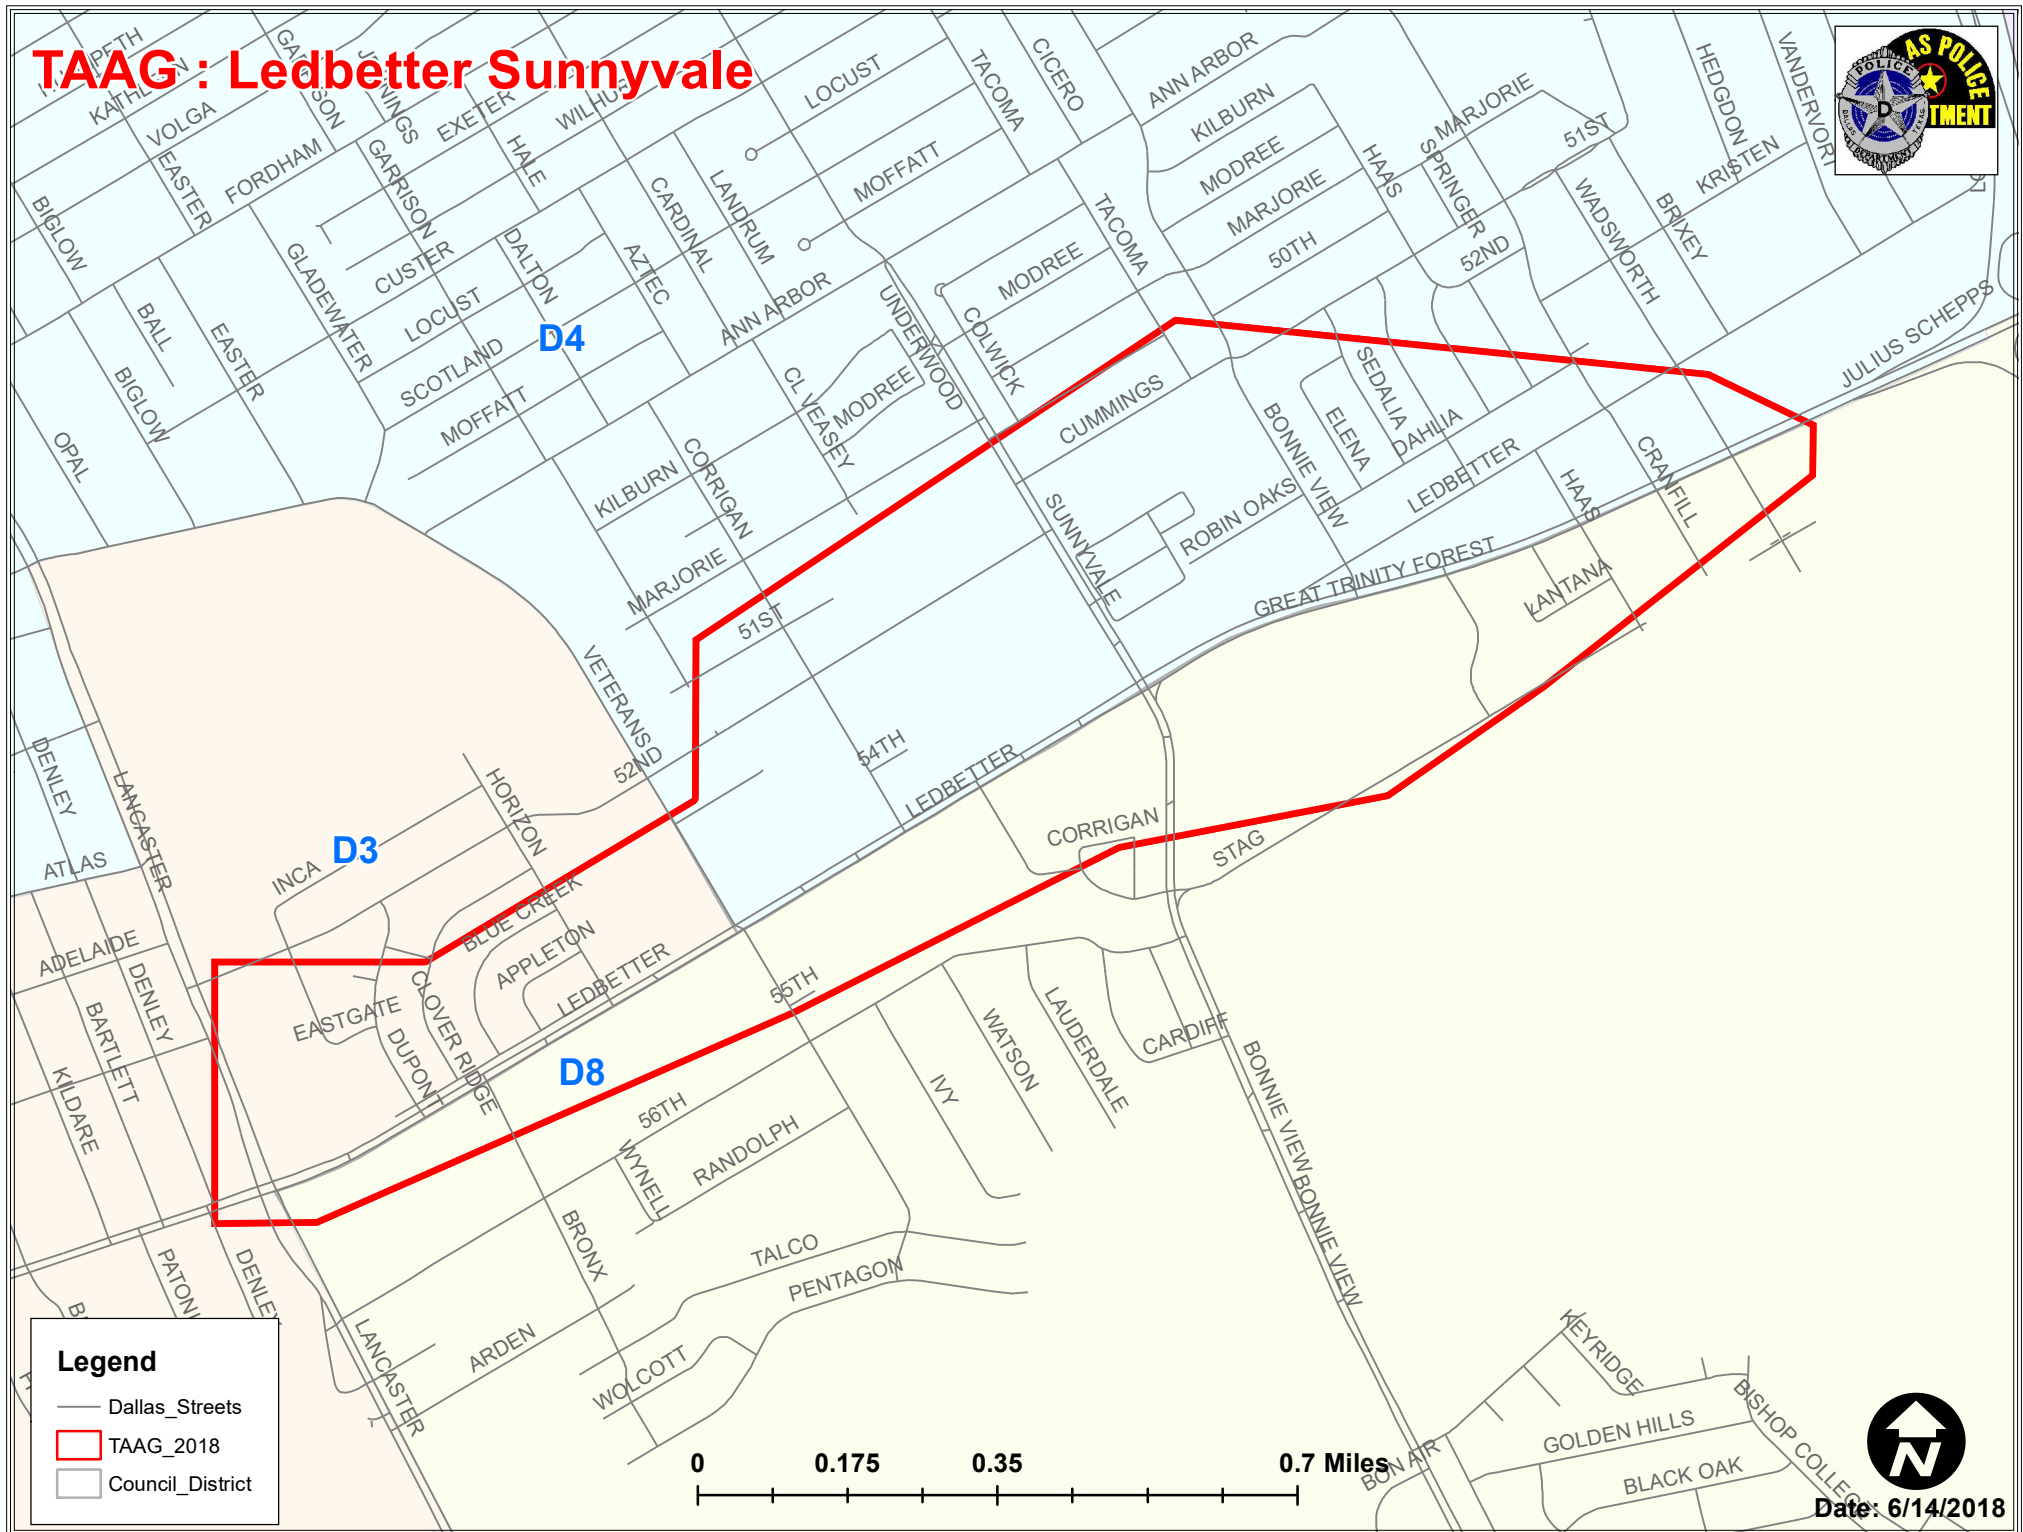

- Legend**
- Dallas_Streets
 - TAAG_2018
 - Council_District

0 0.125 0.25 0.5 Miles

Date: 6/14/2018

Author: #7192

TAAG : Ledbetter Sunnyvale

Legend

- Dallas_Streets
- TAAG_2018
- Council_District

North Arrow

Date: 6/14/2018

TAAG : John Carpenter Stemmons

Legend

- Dallas_Streets
- TAAG_2018
- Council_District

0 0.225 0.45 0.9 Miles

Date: 6/14/2018

Author: #7192

TAAG : FtWorth Davis