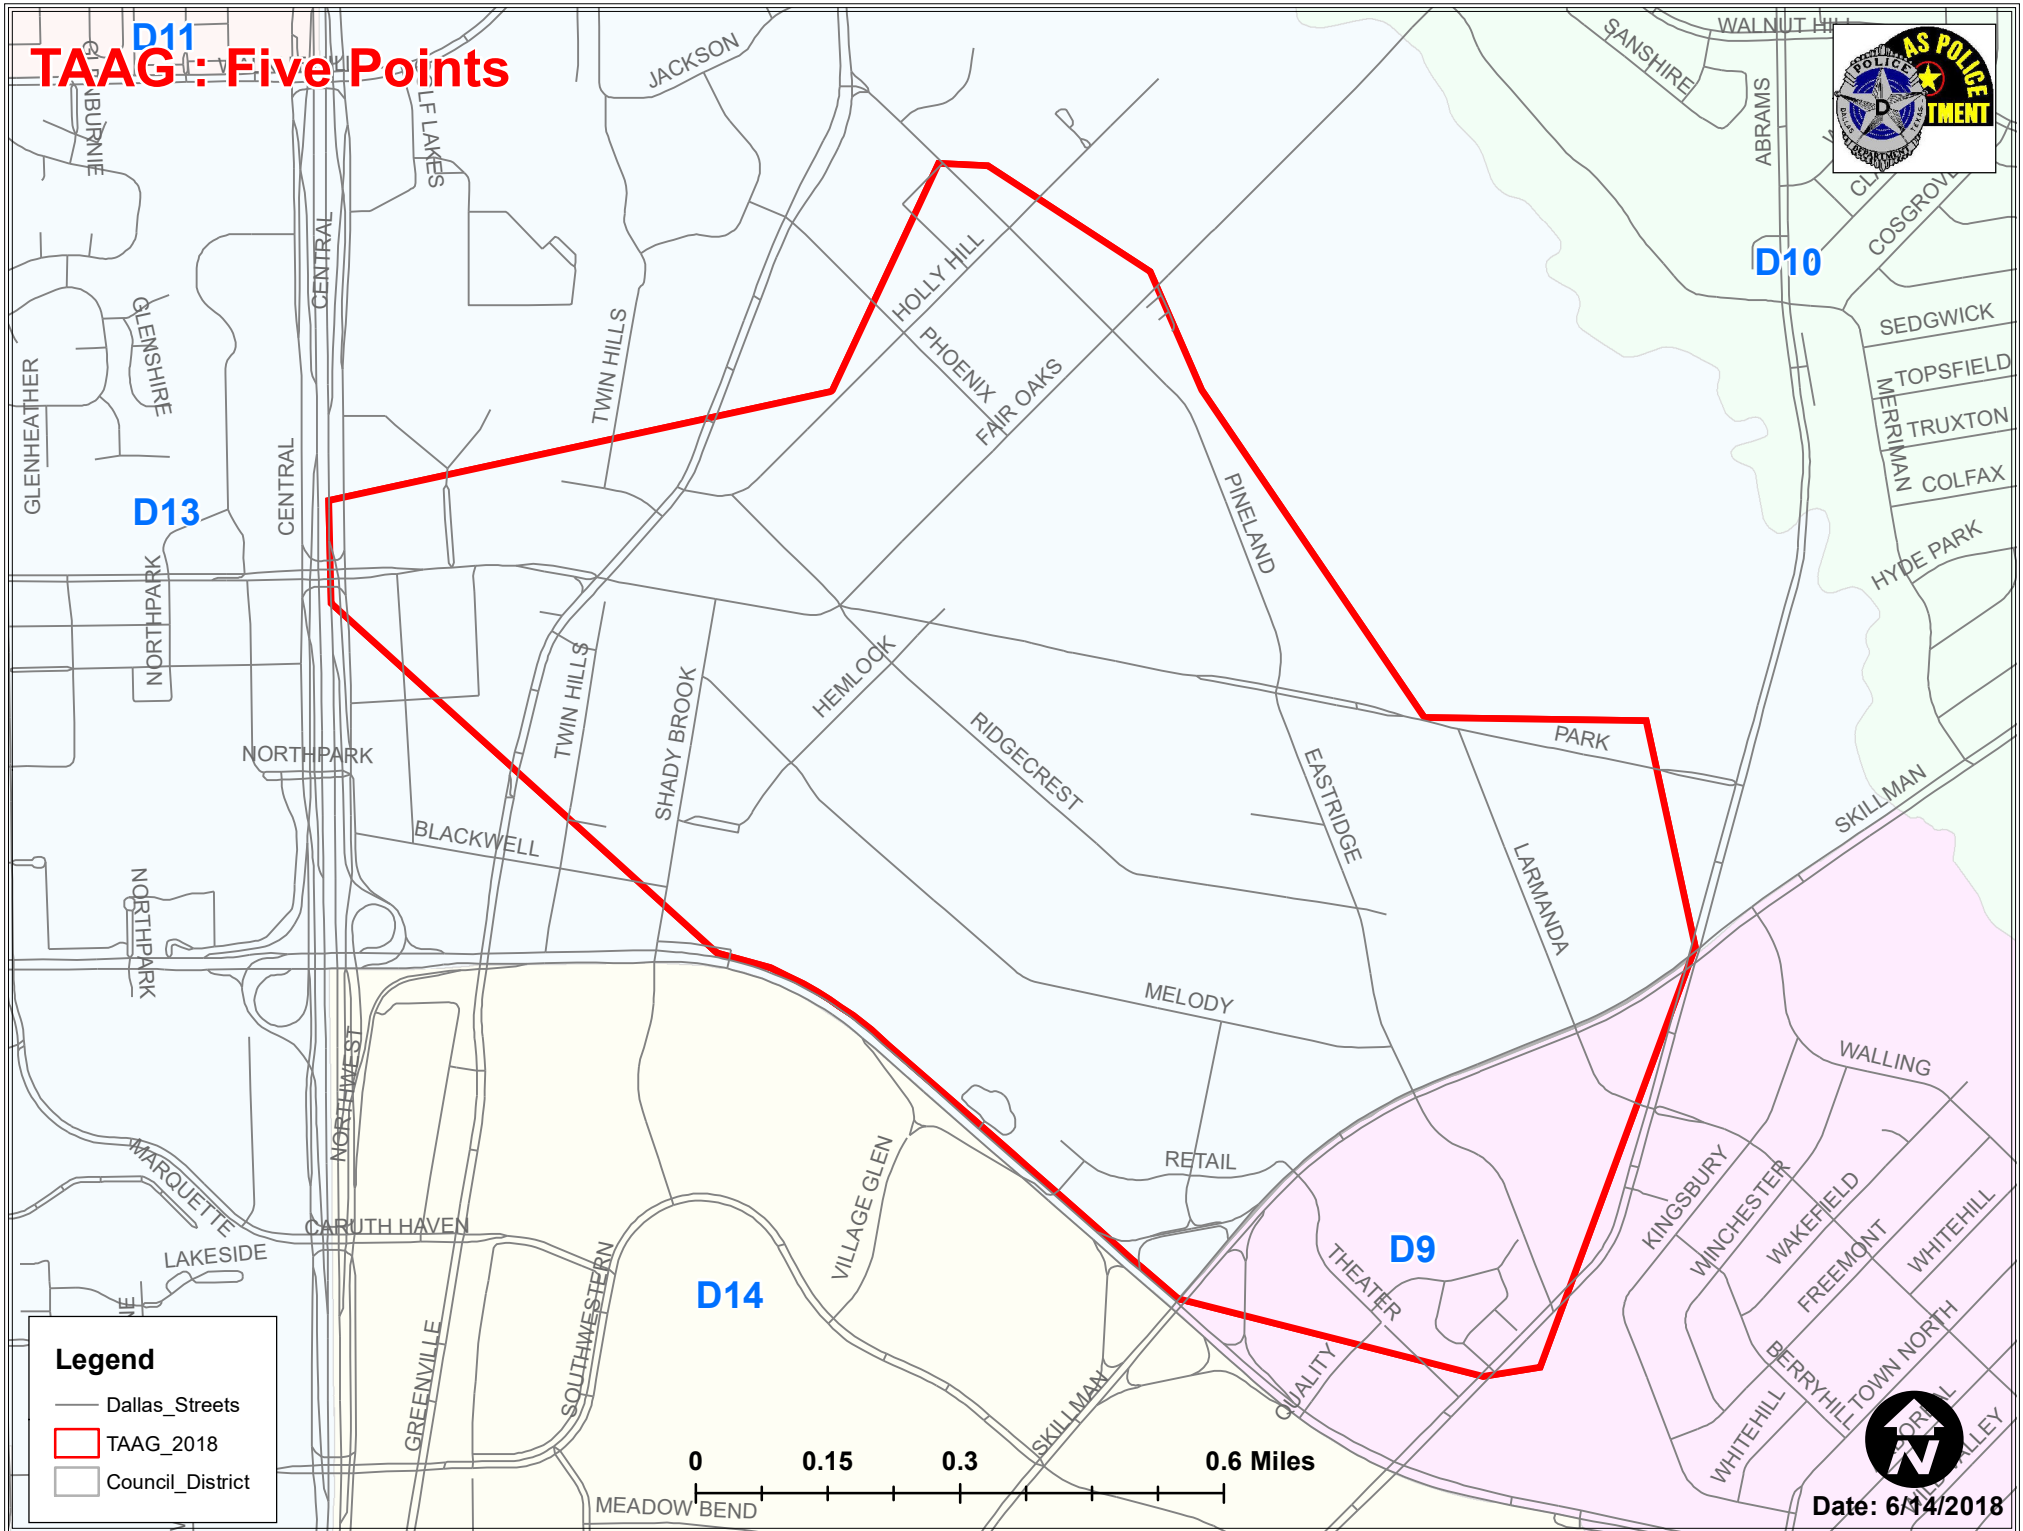

TAAG : WebbChapel Timberline

Legend

- Dallas_Streets
- TAAG_2018
- Council_District

Date: 6/14/2018

Author: #7192

TAAG: Five Points

Legend

- Dallas_Streets
- TAAG_2018
- Council_District

- Dallas_Streets
- TAAG_2018
- Council_District

Date: 6/14/2018

Author: #7192

TAAG : Jefferson Corridor

Date: 6/14/2018

Author: #7192

TAAG : Buckner 30

D9