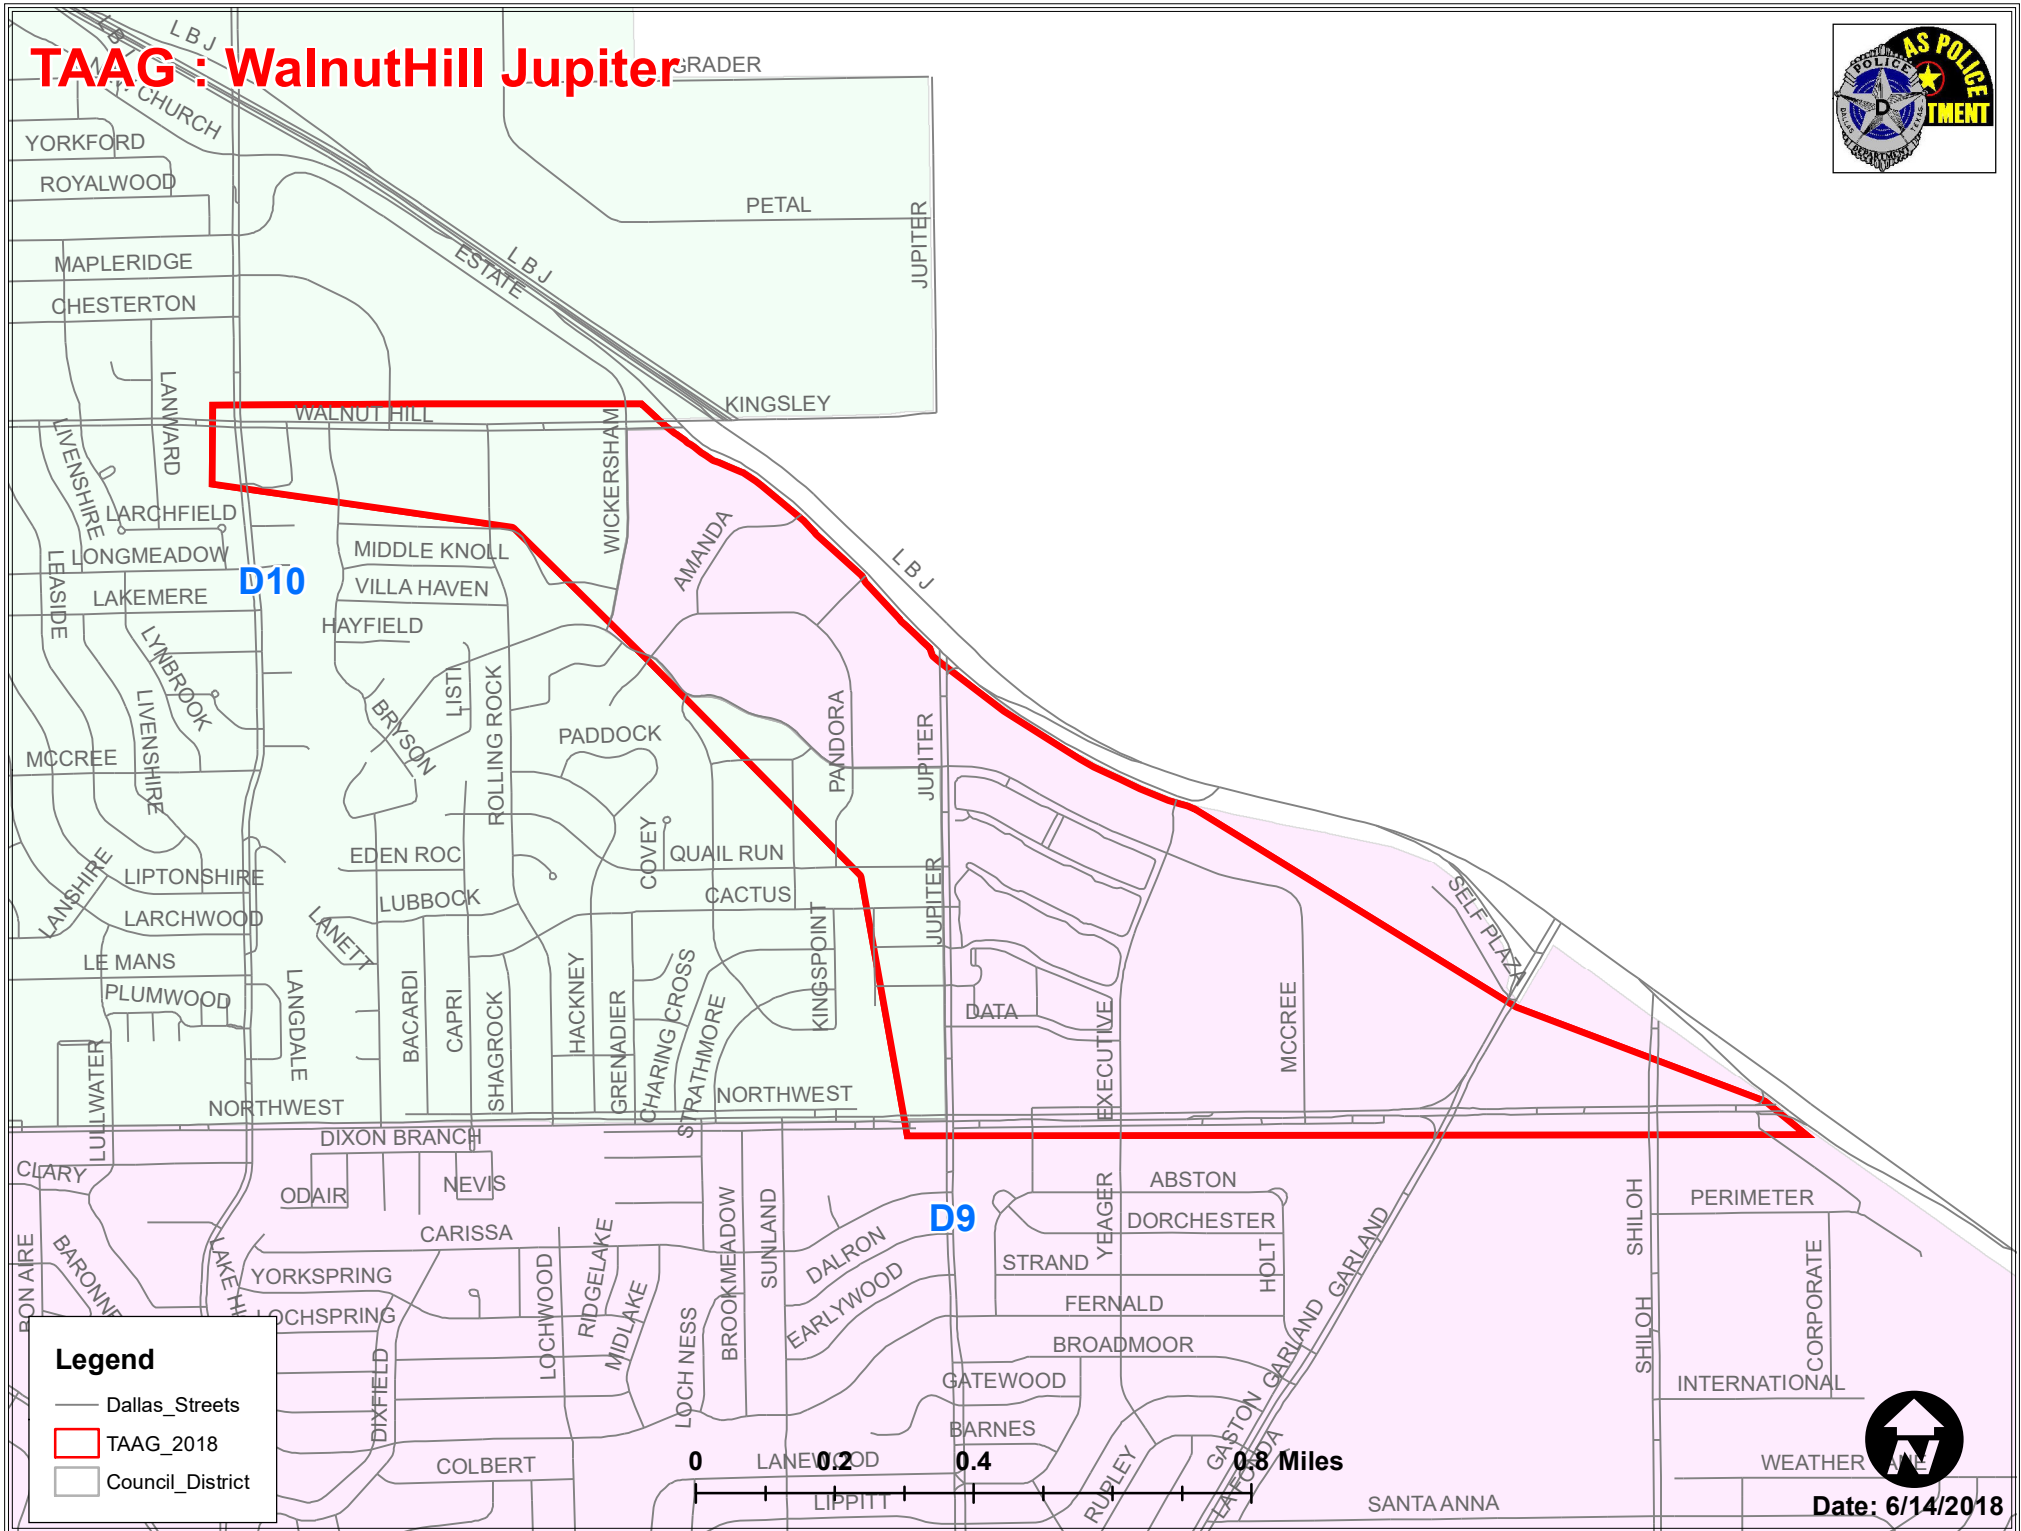

TAAG : WalnutHill Jupiter

Legend

- Dallas_Streets
- TAAG_2018
- Council_District

Date: 6/14/2018

Author: #7192